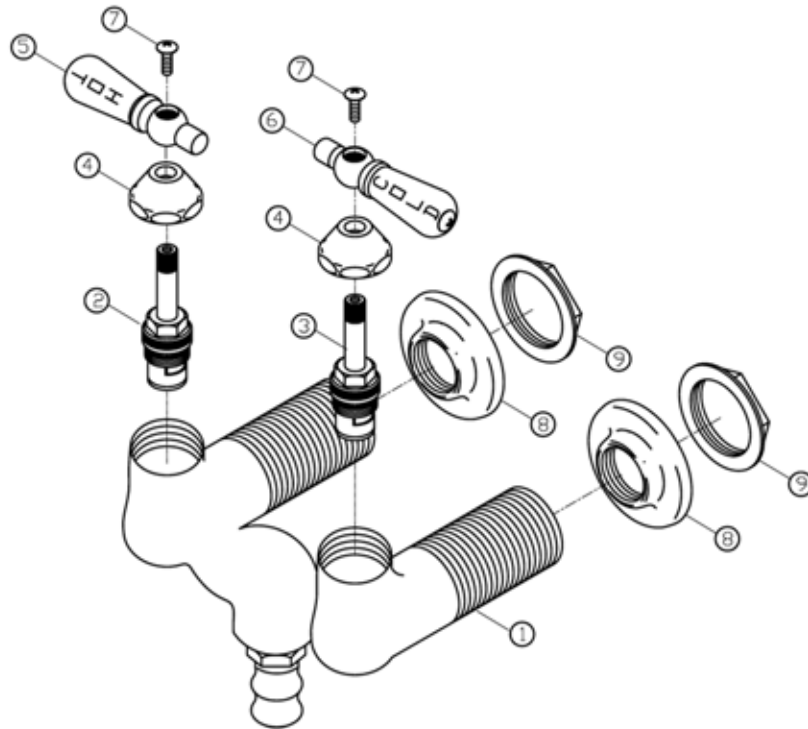

Clawfoot Tub Wall Mounted Down Spout Faucet

by Randolph Morris

Item#: RM030L

Unpack and check all the parts, and read the instructions.

ITEM	PART NO.	DESCRIPTION	QTY	NOTES
01	030L-01	FAUCET BODY	1	
02	030L-02	HOT STEM	1	RED RUBBER
03	030L-03	COLD STEM	1	BLUE RUBBER
04	030L-04	BELL NUT	2	
05	030L-05	HOT HANDLE	1	
06	030L-06	COLD HANDLE	1	
07	030L-07	SCREW	2	
08	030L-08	FLANGE	2	
09	030L-09	LOCK NUT	2	

Approximate Measurements. All products and specifications are subject to change without notice. Randolph Morris is not responsible for typographical and/or dimensional errors. Typographical errors are subject to correction. *Note:* Rough-in dimensions may vary +/- 1/2" and are subject to change. No responsibility is assumed by Randolph Morris.