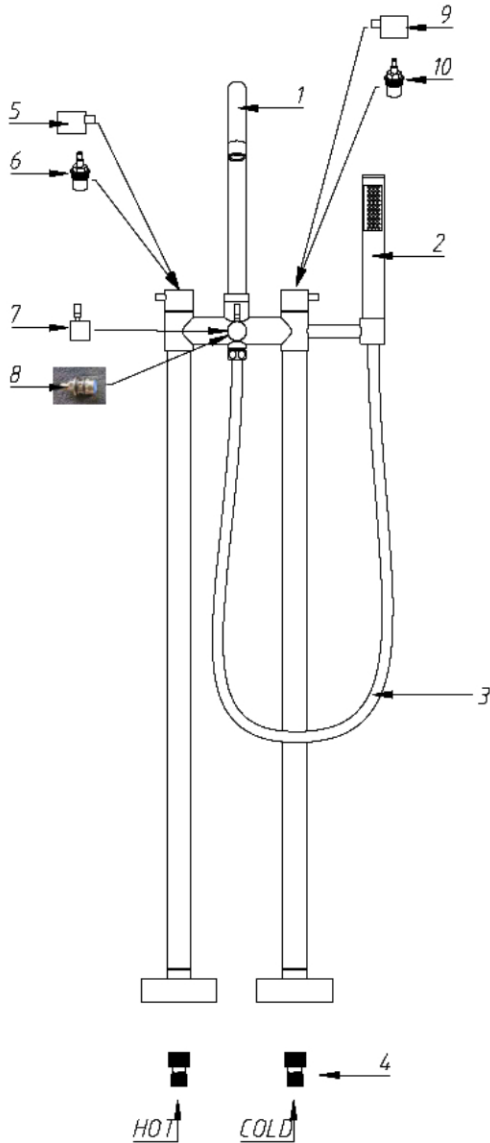

Double Post Freestanding Faucet by Randolph Morris

Item #: RMJS513

Accessory List

Part Name	Part No.
1、 Spout	51301
2、 Hand shower	8208R
3、 Hose 1.5M 2*G1/2	17107.1
4、 S-connector	51304
5、 Zinc handle	51305
6、 Fast open cartridge	QH513L
7、 Zinc handle	51307
8、 Diverter cartridge	51308
9、 Zinc handle	51309
10、 Fast open cartridge	QH513R

All products and specifications are subject to change without notice. Randolph Morris is not responsible for typographical and/or dimensional errors. Typographical errors are subject to correction.

Note: Rough-in dimensions may vary +/- 1/2" and are subject to change. No responsibility is assumed by Randolph Morris.