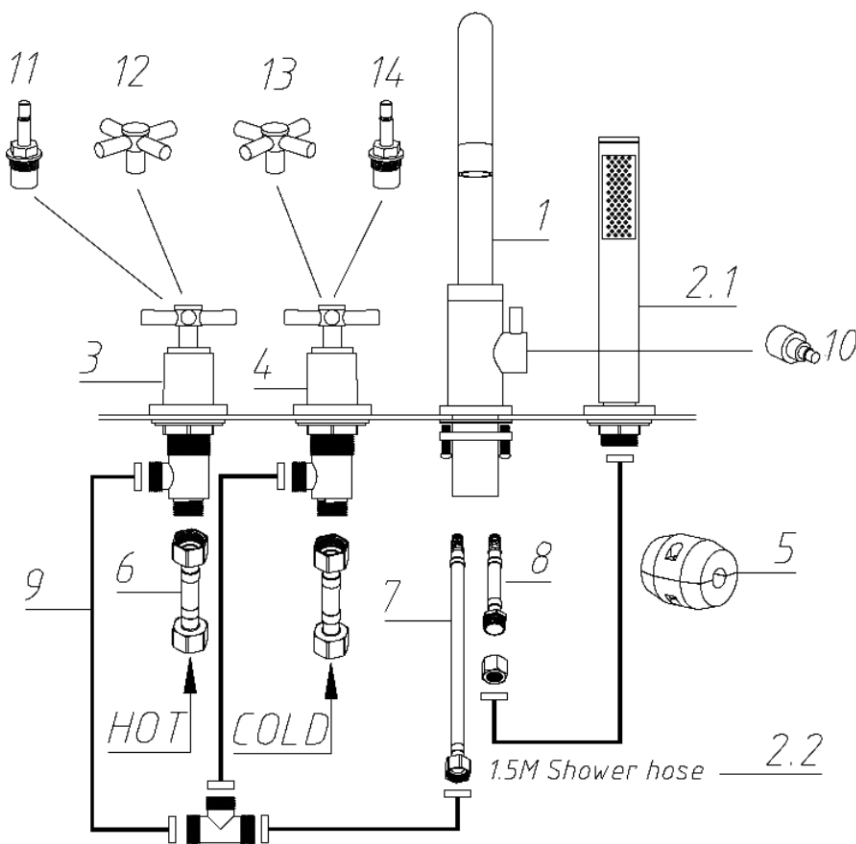

Contemporary Rim Mount Tub Faucet by Randolph Morris

Item #: RMJS28

Accessory List

Part Name	Part No.
1. Spout	30101
2.1 Hand shower	8208R
2.2 1.5M hose M15X1-G1/2	30102.2
3. Faucet body	40103
4. Faucet body	40103
5. Gravity ball	30104
6. Inlet hoses 50cm*2	40106
7. Outlet hoses 50cm*1	30107
8. Outlet hoses 30cm*1	05506
9. Inlet hoses 50cm*2	40109
10. Diverter caridge	CT40110
11. Fast open catridge	HQ3063L
12. Zinc handle	40112
13. Zinc handle	40113
14. Fast open catridge	HQ3063R

All products and specifications are subject to change without notice. Randolph Morris is not responsible for typographical and/or dimensional errors. Typographical errors are subject to correction.

Note: Rough-in dimensions may vary +/- 1/2" and are subject to change. No responsibility is assumed by Randolph Morris.