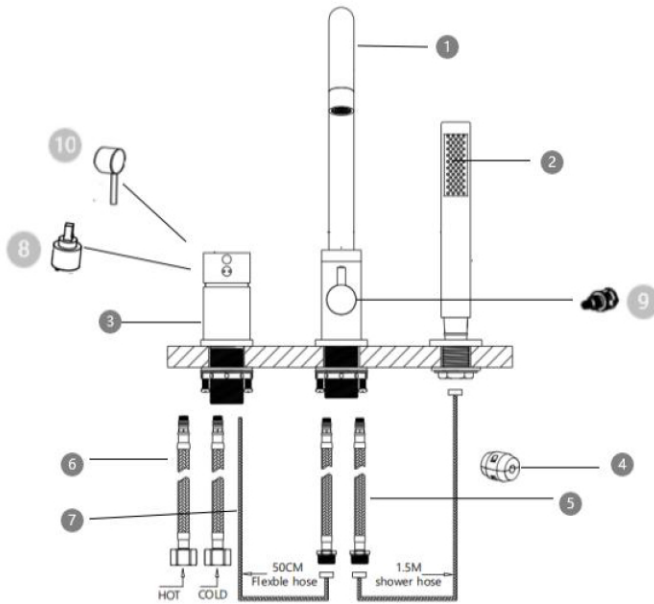

Contemporary Rim Mount Tub Faucet by Randolph Morris

Item #: RMJDF

Part List

| Part Name | Part No. | Color Option | Parts Universal with RMJSSPF |
|---------------------------|----------|--------------|------------------------------|
| 1. Spout | 30101 | Yes | No |
| 2.1 Hand shower | 17106.1 | Yes | Yes |
| 2.2 Shower hose 1.5M | 30102.2 | Yes | No |
| 3. Faucet body | 30103 | Yes | No |
| 4. Gravity ball | 30104 | No | No |
| 5. Diverter hoses 20cm x2 | 30105 | No | No |
| 6. Inlet hoses 60cm x2 | 30106 | No | No |
| 7. Outlet hose 50cm X1 | 30107 | No | No |
| 8. Main cartridge | WHD35-5 | No | Yes |
| 9. Diverter cartridge | WHD22 | NO | Yes |
| 10. Zinc handle | XR35 | Yes | Yes |

Note: Rough-in dimensions may vary +/- 1/2" and are subject to change. No responsibility is assumed by Randolph Morris.