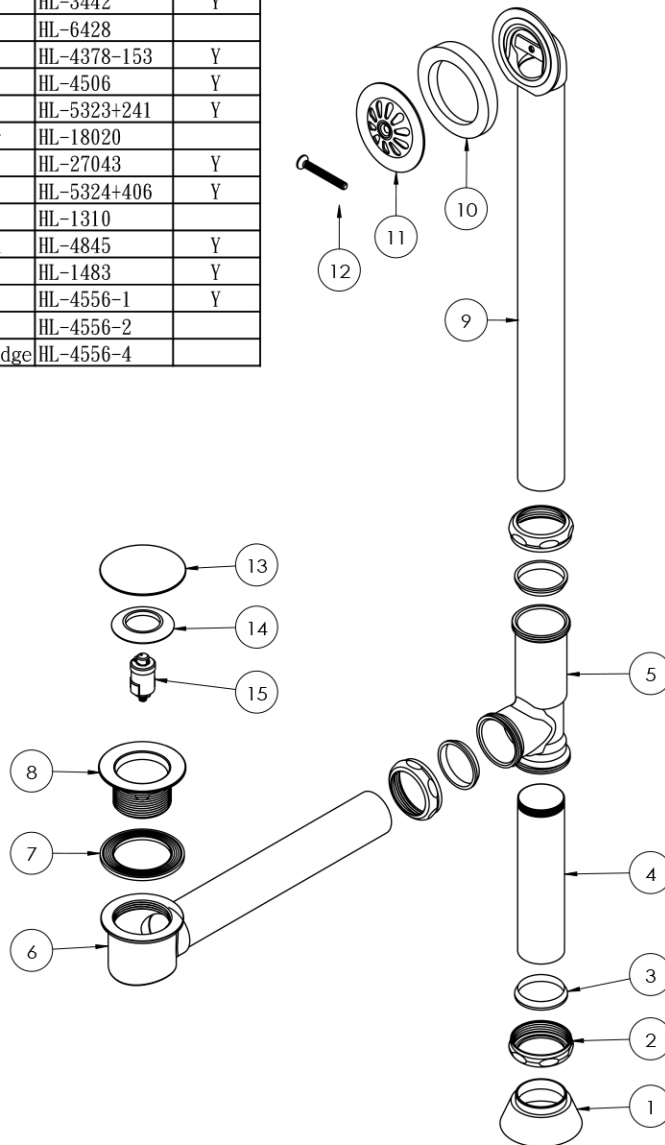

Tub Wall Supply Lines by Randolph Morris

Item #: RMH11-

No.	Part Name	Part No.	FINISH
1	Supply tube - hot	HL-4316	Y
2	Supply tube - cold	HL-4315	Y
3	Escutcheon	HL-4404	Y
4	Nut	HL-3410	
5	Cone washer	HL-1809	
6	Nut	HL-3417	Y
7	Hat rubber washer	HL-1901	

Gooseneck Wall Mount Tub Faucet by Randolph Morris

Item #: RMH457

No.	Part Name	Part No.	FINISH
1	Hand shower	HL-5116	Y
2	Washer	HL-5002-1	
3	Hose	HL-5002	Y
4	Cradle	HL-4635Y	Y
5	Washer	HL-1830	
6	Wall coupler	HL-5303	Y
7	Washer	HL-1831	
8	Nipple	HL-4324	
9	Washer	HL-5401	
10	Locknut	HL-3401	
11	Cone washer	HL-1830	
12	Nut	HL-3417	
13	Faucet body	HL-621TBD	Y
14	Washer	HL-18033	
15	Aerator	HL-3102-7	
16	Aerator Housing	HL-3016	Y
17	Diverter	HL-1714+1611	Y
18	Escutcheon	HL-2179	Y
19	Diverter Handle	HL-2206-1	Y
20	Screw	HL-1406-4V	
21	Cartridge - Hot	HL-162M-32TH	
22	Escutcheon	HL-2168	Y
23	Lever Handle	HL-2204-1	Y
24	Cartridge - Cold	HL-162M-32TC	

All products and specifications are subject to change without notice. Randolph Morris is not responsible for typographical and/or dimensional errors. Typographical errors are subject to correction.

Note: Rough-in dimensions may vary +/- 1/2" and are subject to change. No responsibility is assumed by Randolph Morris.

Pop up Clawfoot Tub Drain by Randolph Morris

Item #: RMH5POPD-

No.	Part Name	Part No.	FINISH
1	Escutcheon	HL-4493	Y
2	Nut	HL-3442	Y
3	Sleeve	HL-6428	
4	Tail piece	HL-4378-153	Y
5	3 Way tee	HL-4506	Y
6	Bottom pipe	HL-5323+241	Y
7	Rubber washer	HL-18020	
8	Drain grid	HL-27043	Y
9	Overflow pipe	HL-5324+406	Y
10	Spong washer	HL-1310	
11	Overflow grid	HL-4845	Y
12	Screw	HL-1483	Y
13	Pop up Plate	HL-4556-1	Y
14	Rubber seal	HL-4556-2	
15	Pop up cartridge	HL-4556-4	