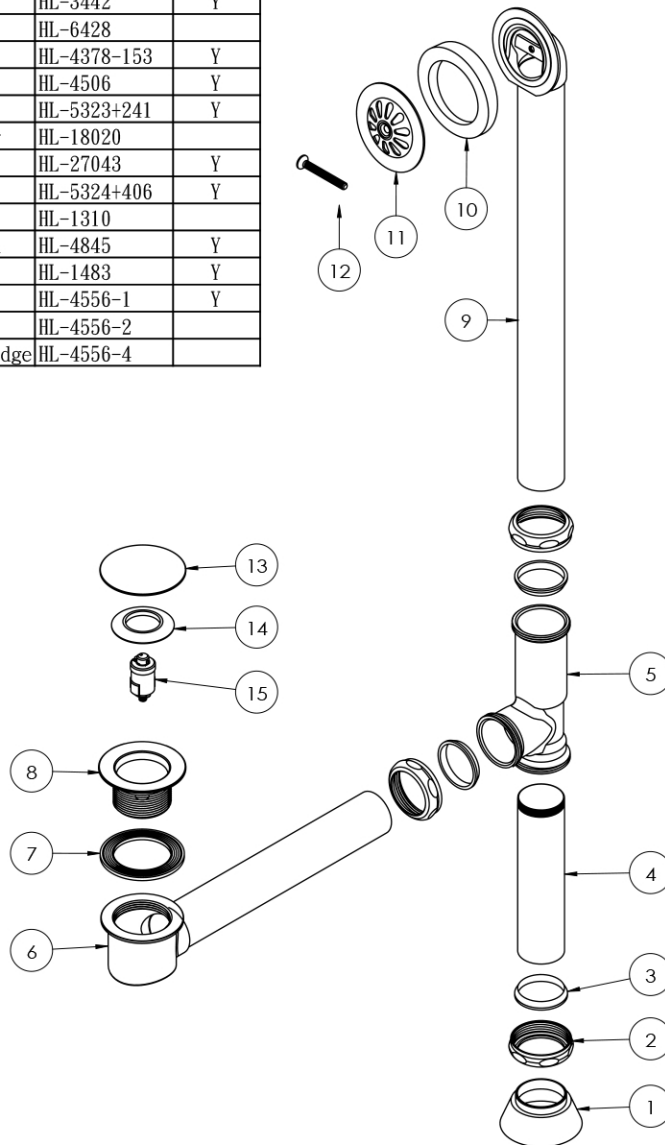

Pop up Clawfoot Tub Drain by Randolph Morris

Item #: RMH5POPD-

No.	Part Name	Part No.	FINISH
1	Escutcheon	HL-4493	Y
2	Nut	HL-3442	Y
3	Sleeve	HL-6428	
4	Tail piece	HL-4378-153	Y
5	3 Way tee	HL-4506	Y
6	Bottom pipe	HL-5323+241	Y
7	Rubber washer	HL-18020	
8	Drain grid	HL-27043	Y
9	Overflow pipe	HL-5324+406	Y
10	Spong washer	HL-1310	
11	Overflow grid	HL-4845	Y
12	Screw	HL-1483	Y
13	Pop up Plate	HL-4556-1	Y
14	Rubber seal	HL-4556-2	
15	Pop up cartridge	HL-4556-4	

All products and specifications are subject to change without notice. Randolph Morris is not responsible for typographical and/or dimensional errors. Typographical errors are subject to correction.

Note: Rough-in dimensions may vary +/- 1/2" and are subject to change. No responsibility is assumed by Randolph Morris.

Gooseneck Deck Mount Tub Faucet by Randolph Morris

Item #: RMH684

No.	Part Name	Part No.	FINISH
1	Hand shower	HL-5116	Y
2	Washer	HL-5002-1	
3	Hose	HL-5002	Y
4	Cradle	HL-4635Y	Y
5	Washer	HL-1830	
6	Deck coupler	HL-5307	Y
7	Washer	HL-1831	
8	Nipple	HL-4327	
9	Washer	HL-5406	
10	Locknut	HL-3438	
11	Cone washer	HL-1809	
12	Nut	HL-3410	
13	Faucet body	HL-621TBD	Y
14	Washer	HL-18033	
15	Aerator	HL-3102-7	
16	Aerator Housing	HL-3016	Y
17	Diverter	HL-1714+1611	Y
18	Escutcheon	HL-2179	Y
19	Diverter Handle	HL-2206-1	Y
20	Screw	HL-1406-4V	
21	Cartridge - Hot	HL-162M-32TH	
22	Escutcheon	HL-2168	Y
23	Lever Handle	HL-2204-1	Y
24	Cartridge - Cold	HL-162M-32TC	

Straight Tub Supply Lines by Randolph Morris

Item #: RMH55--

No.	Part Name	Part No.	FINISH
1	Cone washer	HL-1809	
2	Supply tube	HL-43017	Y
3	Nut	HL-3410	Y
4	Nut	HLP-53-8	Y
5	Sleeve	HLP-53-12	
6	Valve body	HL-55	Y
7	Handle	HL-2382-16T	Y
8	Screw	HL-1405	
9	Index - C	HL-2503	
10	Lock ring	HL-3413	Y
11	Nipple	HL-4303-6	Y
12	Index - H	HL-2502	
13	Escutcheon	HL-4404-1	Y