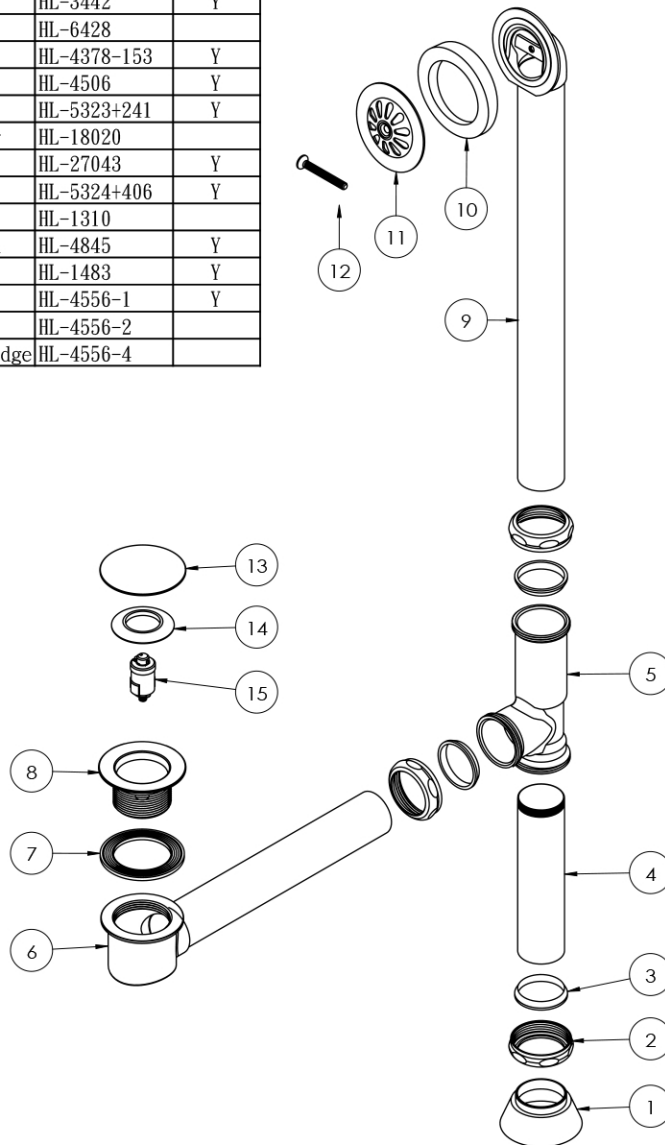

Pop up Clawfoot Tub Drain by Randolph Morris

Item #: RMH5POPD-

No.	Part Name	Part No.	FINISH
1	Escutcheon	HL-4493	Y
2	Nut	HL-3442	Y
3	Sleeve	HL-6428	
4	Tail piece	HL-4378-153	Y
5	3 Way tee	HL-4506	Y
6	Bottom pipe	HL-5323+241	Y
7	Rubber washer	HL-18020	
8	Drain grid	HL-27043	Y
9	Overflow pipe	HL-5324+406	Y
10	Spong washer	HL-1310	
11	Overflow grid	HL-4845	Y
12	Screw	HL-1483	Y
13	Pop up Plate	HL-4556-1	Y
14	Rubber seal	HL-4556-2	
15	Pop up cartridge	HL-4556-4	

All products and specifications are subject to change without notice. Randolph Morris is not responsible for typographical and/or dimensional errors. Typographical errors are subject to correction.

Note: Rough-in dimensions may vary +/- 1/2" and are subject to change. No responsibility is assumed by Randolph Morris.

Gooseneck Deck Mount Tub Faucet by Randolph Morris

Item #: RMH871

No.	Part Name	Part No.	FINISH
1	Hand shower	HL-5116	Y
2	Washer	HL-5002-1	
3	Hose	HL-5002	Y
4	Cradle	HL-4635Y	Y
5	Washer	HL-1830	
6	Deck coupler	HL-5307	Y
7	Washer	HL-1831	
8	Nipple	HL-4327	
9	Washer	HL-5406	
10	Locknut	HL-3438	
11	Cone washer	HL-1809	
12	Nut	HL-3410	
13	Faucet body	HL-621TBD	Y
14	Washer	HL-18033	
15	Aerator	HL-3102-7	
16	Aerator Housing	HL-3016	Y
17	Diverter	HL-1714+1611	Y
18	Escutcheon	HL-2179	Y
19	Diverter Handle	HL-2206-4	Y
20	Screw	HL-1406-4V	
21	Cartridge - Hot	HL-162M-32TH	
22	Escutcheon	HL-2168	Y
23	Cross Handle	HL-2204-4	Y
24	Cartridge - Cold	HL-162M-32TC	

Straight Tub Supply Lines by Randolph Morris

Item #: RMH55--

No.	Part Name	Part No.	FINISH
1	Cone washer	HL-1809	
2	Supply tube	HL-43017	Y
3	Nut	HL-3410	Y
4	Nut	HLP-53-8	Y
5	Sleeve	HLP-53-12	
6	Valve body	HL-55	Y
7	Handle	HL-2382-16T	Y
8	Screw	HL-1405	
9	Index - C	HL-2503	
10	Lock ring	HL-3413	Y
11	Nipple	HL-4303-6	Y
12	Index - H	HL-2502	
13	Escutcheon	HL-4404-1	Y