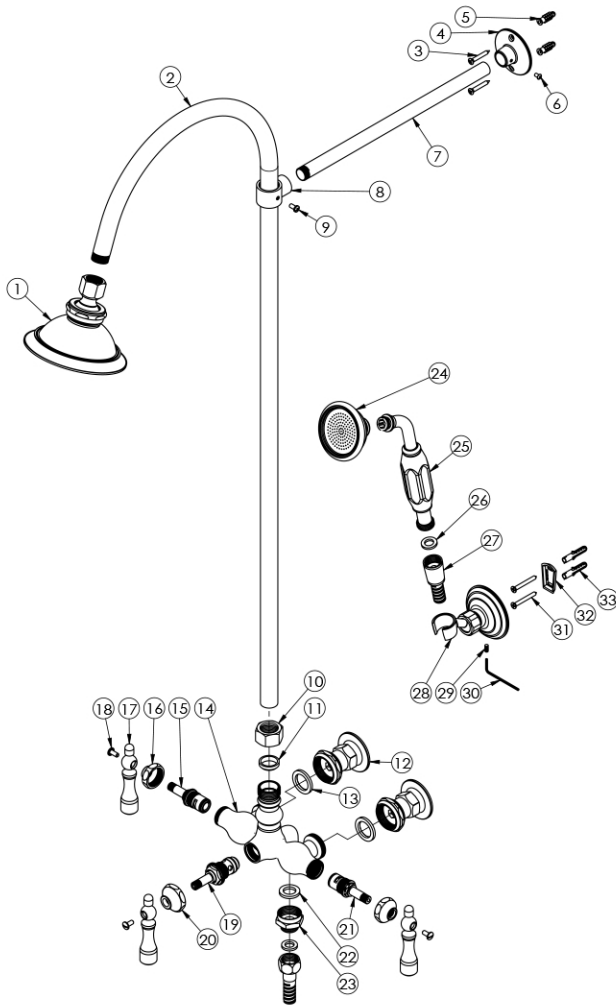

## Exposed Shower Set by Randolph Morris

Item #: RMHS74

No.	Part Name	Part No.	FINISH
1	Shower head	HLP-67	Y
2	Riser pipe	HL-43081-1	Y
3	Screw	HL-4602-6	Y
4	Escutcheon	HL-4602-3	Y
5	Anchor	HL-4602-5	
6	Screw	HL-4602-4	Y
7	Connect tube	HL-4330-12	Y
8	Loop	HL-2722M	Y
9	Screw	HL-1428	Y
10	Locknut	HL-3416-1	Y
11	Seal	HL-1906	
12	Wall coupler	HL-5314	Y
13	Washer	HL-1831	
14	Faucet body	HL-39BD	Y
15	Cartridge - Hot	HL-160M-32TH	Y
16	Escutcheon	HL-2003	Y
17	Handle	HL-2350	Y
18	Screw	HL-1414	Y
19	Diverter	HL-1714+1611	Y
20	Escutcheon	HL-2014	Y
21	Cartridge - Cold	HL-160M-32TC	Y
22	Washer	HL-1830	
23	Adaptor	HL-3437	Y
24	Shower head	HL-3710	Y
25	Hand held	HL-4364+5702	Y
26	Washer	HL-5002-1	
27	Hose	HL-5002	Y
28	Shower holder	HL-142	Y
29	Set screw	HL-1406-10V	
30	Allen key	HL-2310	
31	Screw	HL-1427	
32	Bracket	HL-2726	
33	Anchor	HL-1426	

All products and specifications are subject to change without notice. Randolph Morris is not responsible for typographical and/or dimensional errors. Typographical errors are subject to correction.

Note: Rough-in dimensions may vary +/- 1/2" and are subject to change. No responsibility is assumed by Randolph Morris.