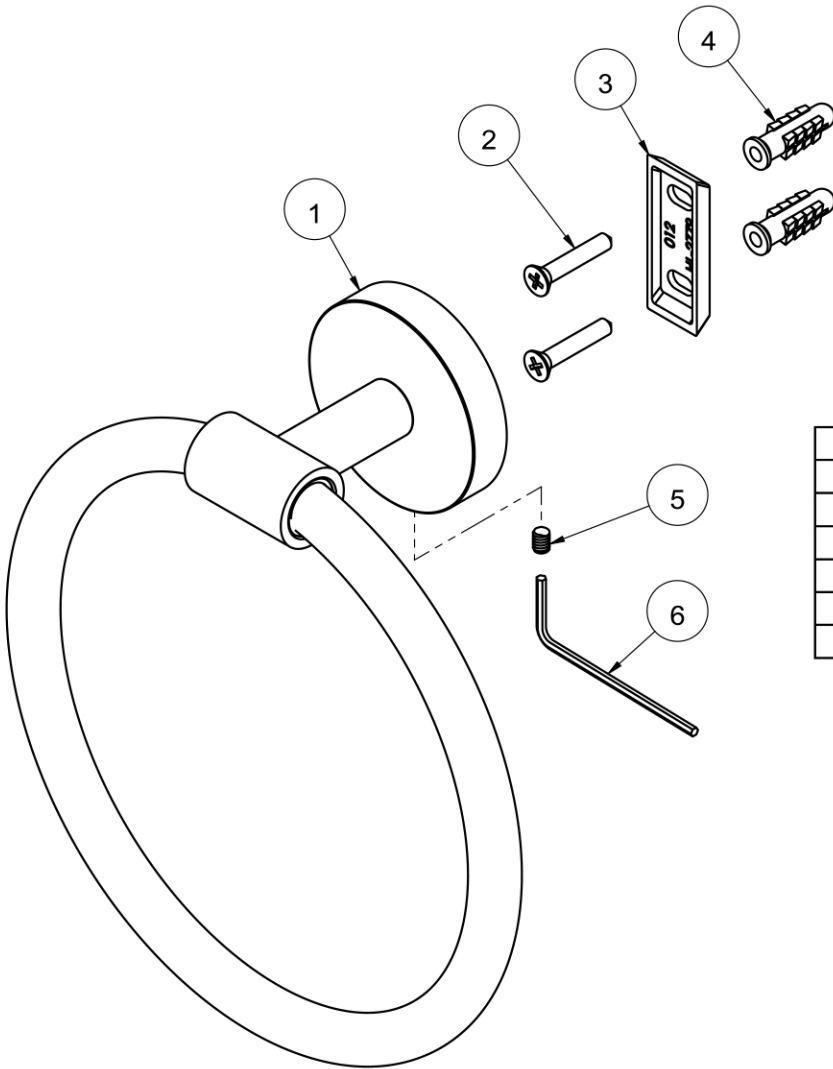

## Towel Ring by Randolph Morris

Item #: RMHRING-S

No.	Part Name	Part No.	FINISH
1	Towel ring	HL-020-3	Y
2	Screw	HL-1430	
3	Bracket	HL-2779	
4	Anchor	HL-1429	
5	Set screw	HL-1406-6.5V	
6	Allen key	HL-2310	

All products and specifications are subject to change without notice. Randolph Morris is not responsible for typographical and/or dimensional errors. Typographical errors are subject to correction.

Note: Rough-in dimensions may vary +/- 1/2" and are subject to change. No responsibility is assumed by Randolph Morris.