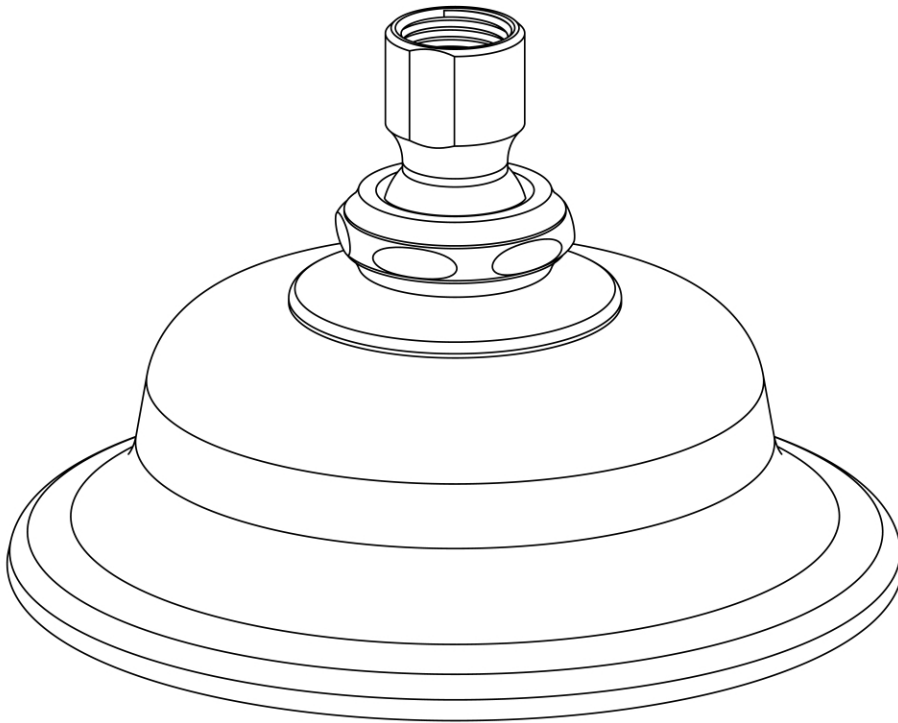

## Shower Head with Nozzles by Randolph Morris

Item #: RMHLN0168-

FLOW REGULATOR  
1.75 GPM/ MAX  
#HL-1218-3  
(Neoperl #588346000)

All products and specifications are subject to change without notice. Randolph Morris is not responsible for typographical and/or dimensional errors. Typographical errors are subject to correction.

Note: Rough-in dimensions may vary +/- 1/2" and are subject to change. No responsibility is assumed by Randolph Morris.