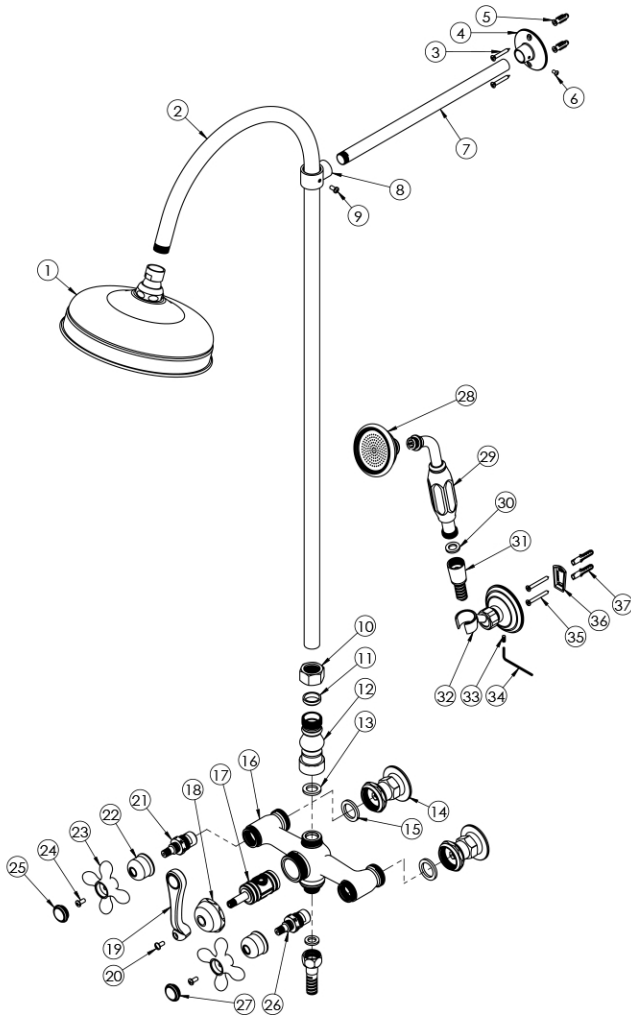

Exposed Shower Set by Randolph Morris

Item #: RMHL3

No.	Part Name	Part No.	FINISH
1	Shower head	HLN-016-8A	Y
2	Riser pipe	HL-43081-1	Y
3	Screw	HL-4602-6	Y
4	Escutcheon	HL-4602-3	Y
5	Anchor	HL-4602-5	
6	Screw	HL-4602-4	Y
7	Connect tube	HL-4330-12	Y
8	Loop	HL-2722M	Y
9	Screw	HL-1428	Y
10	Locknut	HL-3416-1	Y
11	Seal	HL-1906	
12	Adaptor	HLN-803	Y
13	Washer	HL-1830	
14	Wall coupler	HL-5314	Y
15	Washer	HL-1831	
16	Faucet body	HL-31BD	Y
17	Diverter	HL-308-DVT/32	Y
18	Escutcheon	HL-2011	Y
19	Handle	HL-2370	Y
20	Screw	HL-1410	Y
21	Cartridge - Hot	HL-162M-32TH	
22	Escutcheon	HL-4407	Y
23	Cross Handle	HL-2365	Y
24	Screw	HL-1405	
25	Index- Hot	HL-2514-H	Y
26	Cartridge - Cold	HL-162M-32TC	
27	Index- Cold	HL-2514-C	Y
28	Shower head	HL-3710	Y
29	Hand held	HL-4364+5702	Y
30	Washer	HL-5002-1	
31	Hose	HL-5002	Y
32	Shower holder	HL-142	Y
33	Set screw	HL-1406-10V	
34	Allen key	HL-2310	
35	Screw	HL-1427	
36	Bracket	HL-2726	
37	Anchor	HL-1426	

All products and specifications are subject to change without notice. Randolph Morris is not responsible for typographical and/or dimensional errors. Typographical errors are subject to correction.

Note: Rough-in dimensions may vary +/- 1/2" and are subject to change. No responsibility is assumed by Randolph Morris.