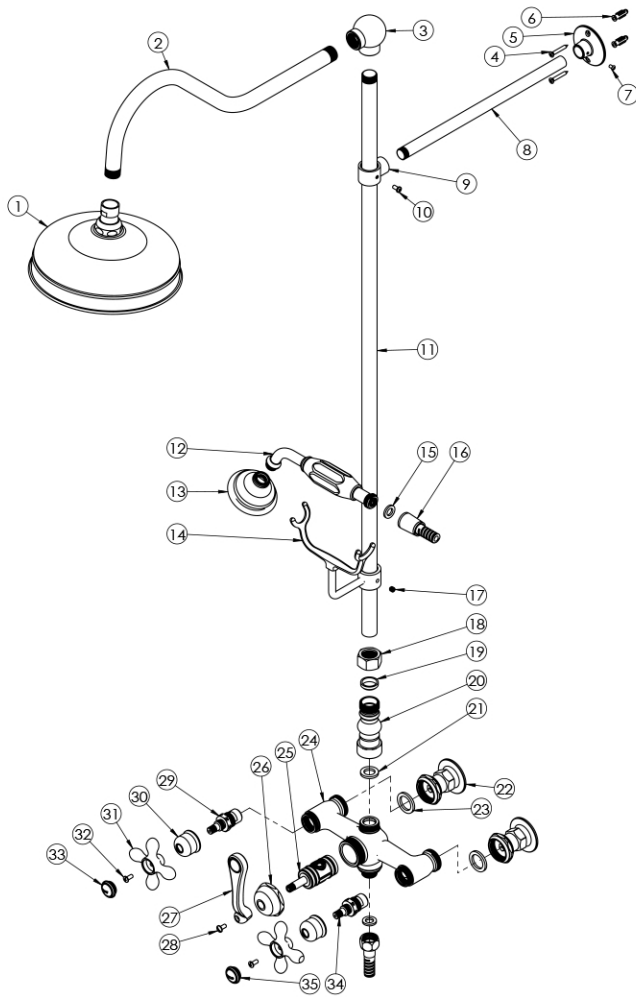

Exposed Shower Set by Randolph Morris

Item #: RMHL2

No.	Part Name	Part No.	FINISH
1	Shower head	HLN-016-8A	Y
2	Shower arm	HL-2980	Y
3	Elbow	HL-4548	Y
4	Screw	HL-4602-6	Y
5	Escutcheon	HL-4602-3	Y
6	Anchor	HL-4602-5	
7	Screw	HL-4602-4	Y
8	Connect tube	HL-4330-12	Y
9	Loop	HL-2722M	Y
10	Screw	HL-1428	Y
11	Riser pipe	HL-43082-36	Y
12	Hand held	HL-4364+5702	Y
13	Shower head	HL-3710	Y
14	Cradle	HLP-0144R	Y
15	Washer	HL-5002-1	
16	Hose	HL-5002	Y
17	Set screw	HL-1420	
18	Locknut	HL-3416-1	Y
19	Seal	HL-1906	
20	Adaptor	HLN-803	Y
21	Washer	HL-1830	
22	Wall coupler	HL-5314	Y
23	Washer	HL-1831	
24	Faucet body	HL-31BD	Y
25	Diverter	HL-308-DVT/32	Y
26	Escutcheon	HL-2011	Y
27	Handle	HL-2370	Y
28	Screw	HL-1410	Y
29	Cartridge - Hot	HL-162M-32TH	
30	Escutcheon	HL-4407	Y
31	Cross Handle	HL-2365	Y
32	Screw	HL-1405	
33	Index- Hot	HL-2514-H	Y
34	Cartridge - Cold	HL-162M-32TC	
35	Index- Cold	HL-2514-C	Y

All products and specifications are subject to change without notice. Randolph Morris is not responsible for typographical and/or dimensional errors. Typographical errors are subject to correction.

Note: Rough-in dimensions may vary +/- 1/2" and are subject to change. No responsibility is assumed by Randolph Morris.