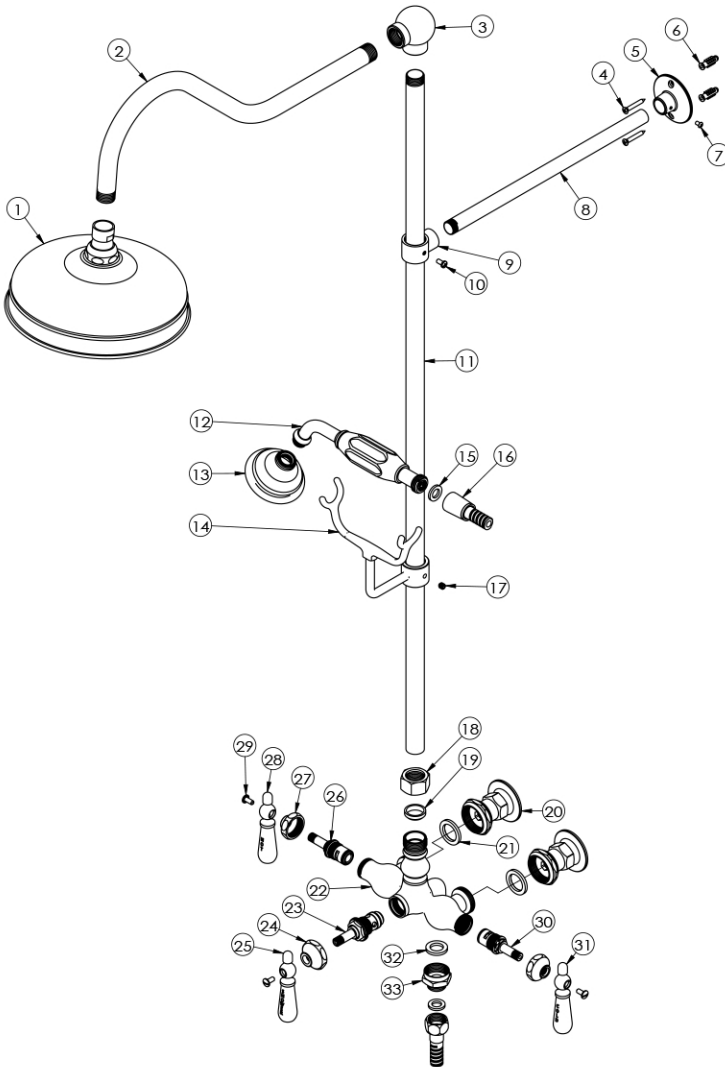

Exposed Shower Set by Randolph Morris

Item #: RMHL1

No.	Part Name	Part No.	FINISH
1	Shower head	HLN-016-8A	Y
2	Shower arm	HL-2980	Y
3	Elbow	HL-4548	Y
4	Screw	HL-4602-6	Y
5	Escutcheon	HL-4602-3	Y
6	Anchor	HL-4602-5	
7	Screw	HL-4602-4	Y
8	Connect tube	HL-4330-12	Y
9	Loop	HL-2722M	Y
10	Screw	HL-1428	Y
11	Riser pipe	HL-43082-36	Y
12	Hand held	HL-4364+5702	Y
13	Shower head	HL-3710	Y
14	Cradle	HLP-0144R	Y
15	Washer	HL-5002-1	
16	Hose	HL-5002	Y
17	Set screw	HL-1420	
18	Locknut	HL-3416-1	Y
19	Seal	HL-1906	
20	Wall coupler	HL-5314	Y
21	Washer	HL-1831	
22	Faucet body	HL-39BD	Y
23	Diverter	HL-1714+1611	Y
24	Escutcheon	HL-2003	Y
25	Handle - Shower	HL-2113+2335	Y
26	Cartridge - Hot	HL-160M-32TH	Y
27	Escutcheon	HL-2014	Y
28	Handle - Hot	HL-2113+2333	Y
29	Screw	HL-1414	Y
30	Cartridge - Cold	HL-160M-32TC	Y
31	Handle - Cold	HL-2113+2334	Y
32	Washer	HL-1830	
33	Adaptor	HL-3437	Y

All products and specifications are subject to change without notice. Randolph Morris is not responsible for typographical and/or dimensional errors. Typographical errors are subject to correction.

Note: Rough-in dimensions may vary +/- 1/2" and are subject to change. No responsibility is assumed by Randolph Morris.