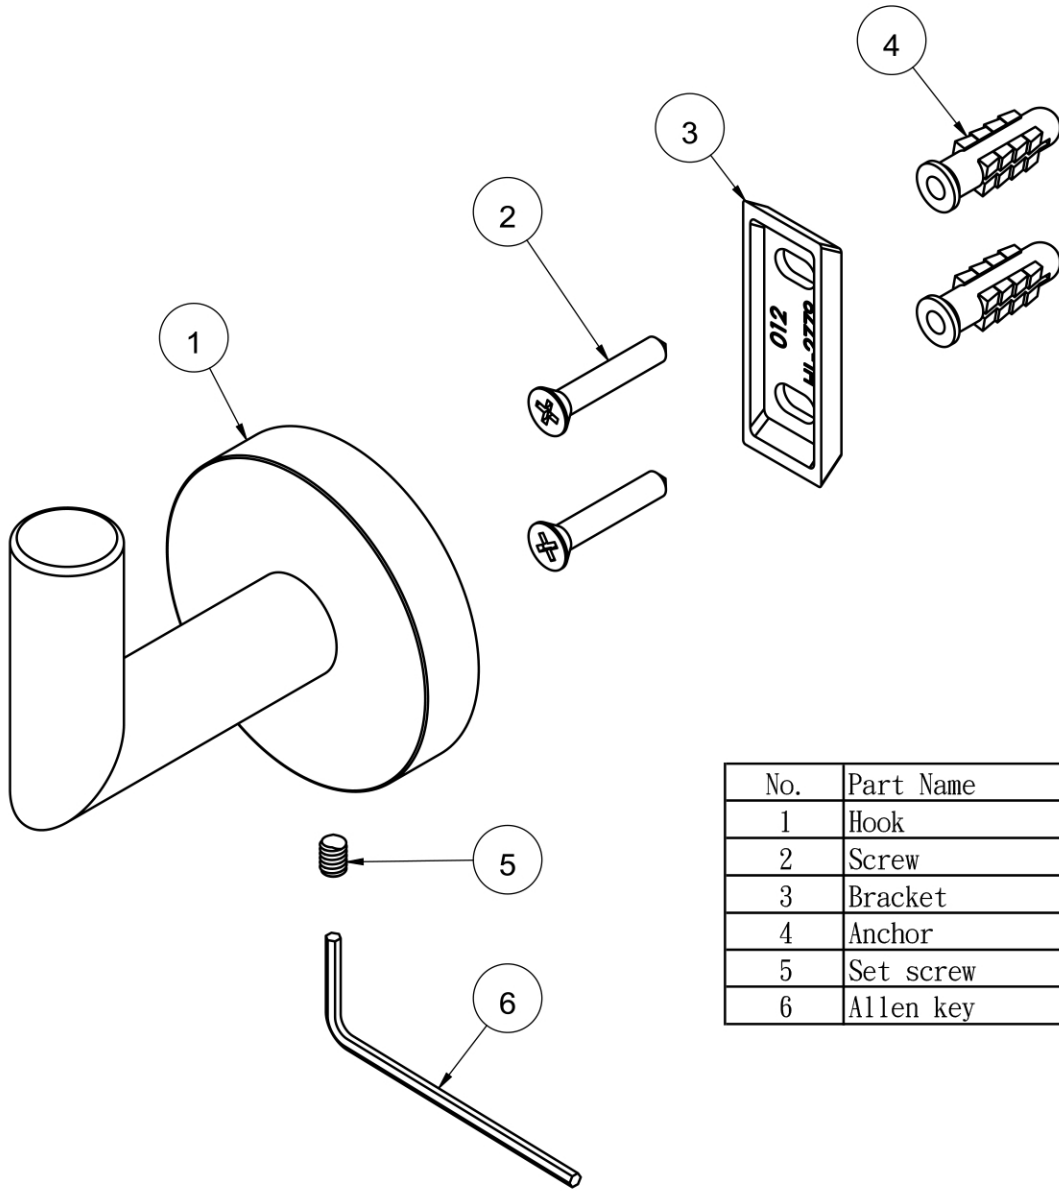

Robe Hook
by Randolph Morris

Item #: RMHHOOK-S

No.	Part Name	Part No.	FINISH
1	Hook	HL-020-4	Y
2	Screw	HL-1430	
3	Bracket	HL-2779	
4	Anchor	HL-1429	
5	Set screw	HL-1406-6.5V	
6	Allen key	HL-2310	

All products and specifications are subject to change without notice. Randolph Morris is not responsible for typographical and/or dimensional errors. Typographical errors are subject to correction.

Note: Rough-in dimensions may vary +/- 1/2" and are subject to change. No responsibility is assumed by Randolph Morris.