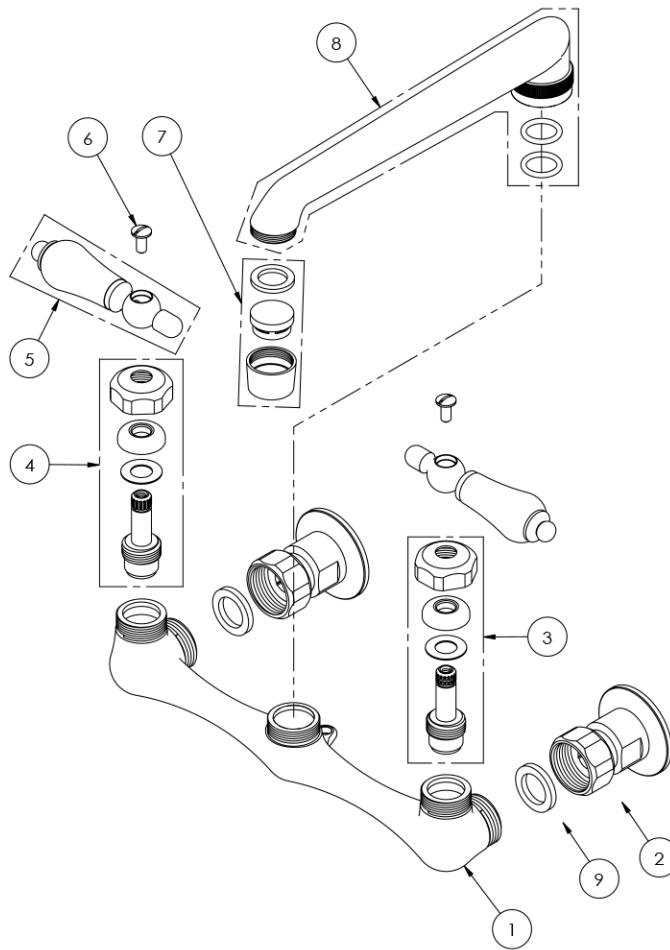

## Utility Sink Faucet by Randolph Morris

Item #: RMH86

No.	Part Name	Part No.	FINISH
1	Faucet body	HLN-V024-BD	Y
2	Wall coupler	HLN-V024-006	Y
3	Cold stem set	HLN-V024-STEM-C	Y
4	Hot stem set	HLN-V024-STEM-H	Y
5	Handle	P-206-D	Y
6	Screw	HL-1414	Y
7	Aerator	HLN-024-003 AER	Y
8	Spout	HLN-V024-003	Y
9	Washer	HL-1830	

All products and specifications are subject to change without notice. Randolph Morris is not responsible for typographical and/or dimensional errors. Typographical errors are subject to correction.

Note: Rough-in dimensions may vary +/- 1/2" and are subject to change. No responsibility is assumed by Randolph Morris.