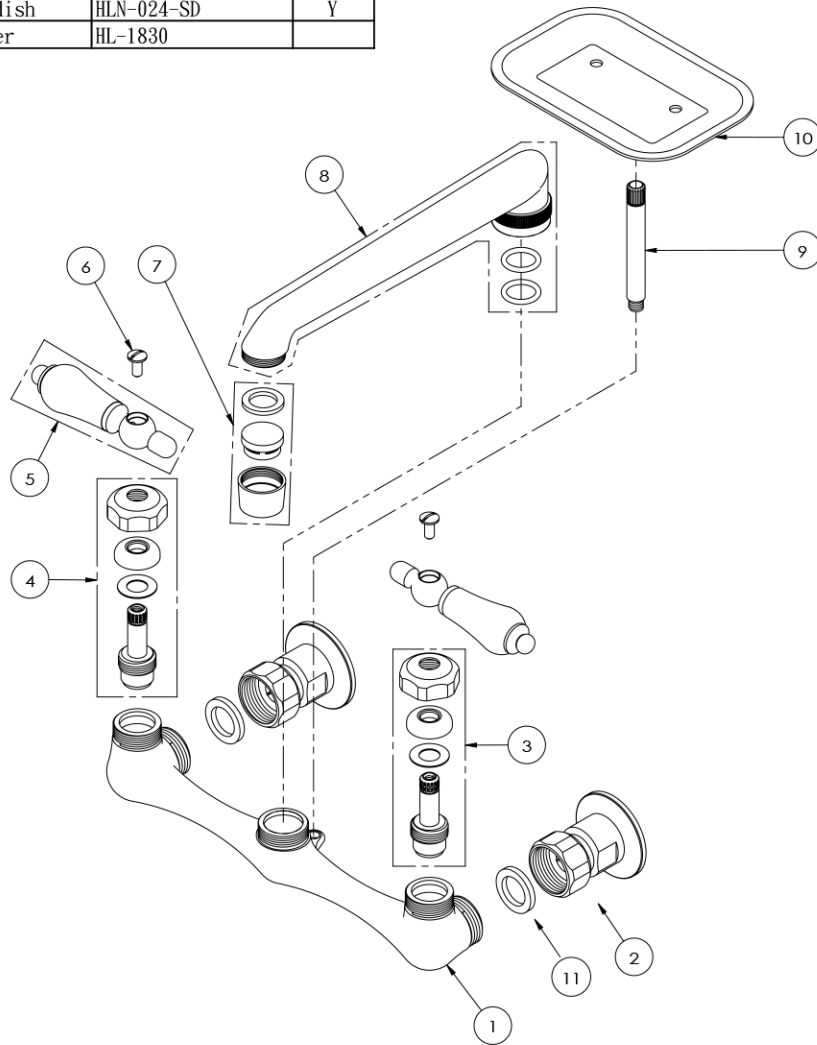

## Utility Sink Faucet with Soap Dish by Randolph Morris

Item #: RMH86SD

No.	Part Name	Part No.	FINISH
1	Faucet body	HLN-V024-BD	Y
2	Wall coupler	HLN-V024-006	Y
3	Cold stem set	HLN-V024-STEM-C	Y
4	Hot stem set	HLN-V024-STEM-H	Y
5	Handle	P-206-D	Y
6	Screw	HL-1414	Y
7	Aerator	HLN-024-003 AER	Y
8	Spout	HLN-V024-003	Y
9	Stick	HLN-024-STK	Y
10	Soapdish	HLN-024-SD	Y
11	Washer	HL-1830	Y

All products and specifications are subject to change without notice. Randolph Morris is not responsible for typographical and/or dimensional errors. Typographical errors are subject to correction.

Note: Rough-in dimensions may vary +/- 1/2" and are subject to change. No responsibility is assumed by Randolph Morris.