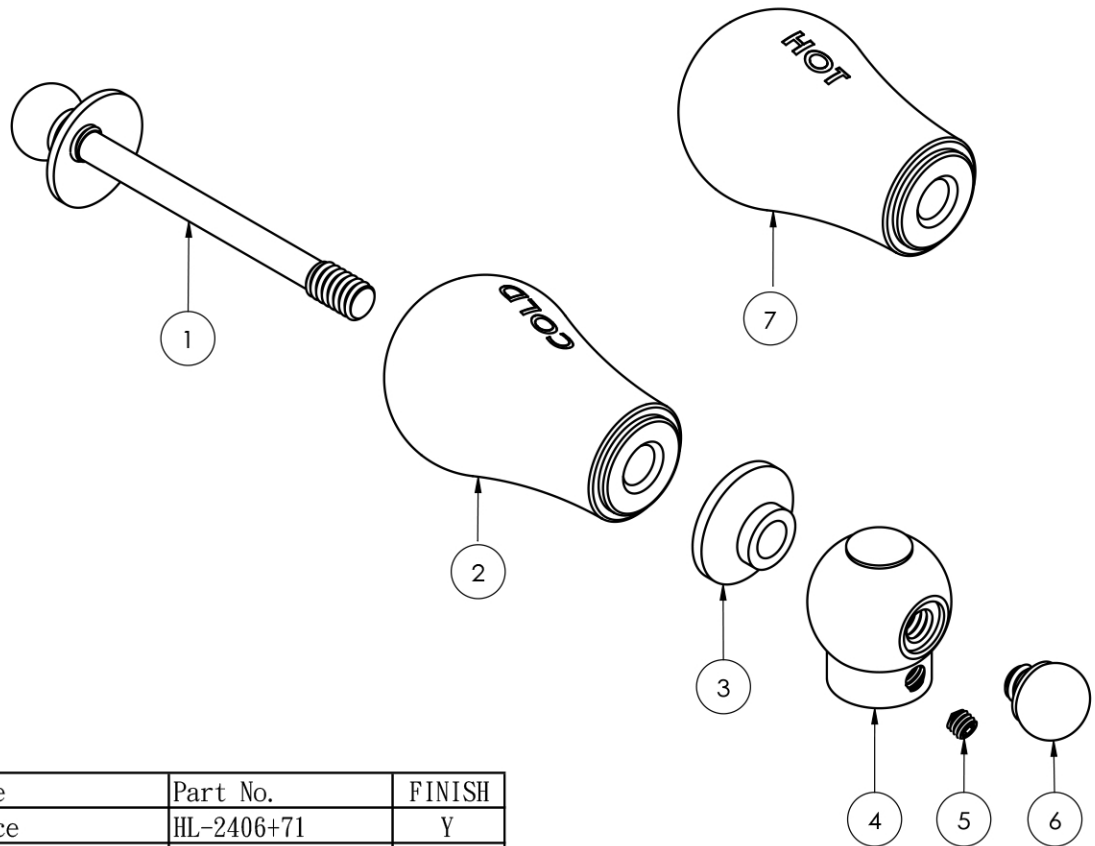

Bathroom Sink Faucet Body by Randolph Morris

Item #: RMH711- -B

No.	Part Name	Part No.	FINISH
1	Aerator housing	HL-3016-7	Y
2	Flow regulator	HL-3102-6	
3	Rubber washer	HL-1866	
4	Rubber washer	HL-1859	
5	Metal washer	HL-1882	
6	Lock nut	HL-3402	
7	Connect Tee	HL-V4529	
8	Hot cartridge	HL-V162L21-32TH	
9	Escutcheon	HL-4465	Y
10	Lock nut	HL-3453	
11	Plastic washer	HL-1876	
12	Sleeve	HL-4301	
13	Cold Cartridge	HL-V162L21-32TC	
14	Valve body with hose	HL-V4562+S	
15	Hose	HL-V5032	
16	Stopper	HL-4534-STP	Y
17	Pop up cartridge	HL-4534-POP	
18	Drain body	HL-4534-BD	Y
19	Spout	HL-V711-SPT	Y

Porcelain Lever Handles by Randolph Morris

Item #: RMH-PLH-

No.	Part Name	Part No.	FINISH
1	Tail piece	HL-2406+71	Y
2	Handle lever - COLD	HL-2312	
3	Holder	HL-2203	Y
4	Handle base	HL-23005-2-32T	Y
5	Set screw	HL-1406-4V	
6	End ball	HL-23005-1	Y
7	Handle lever - HOT	HL-2311	