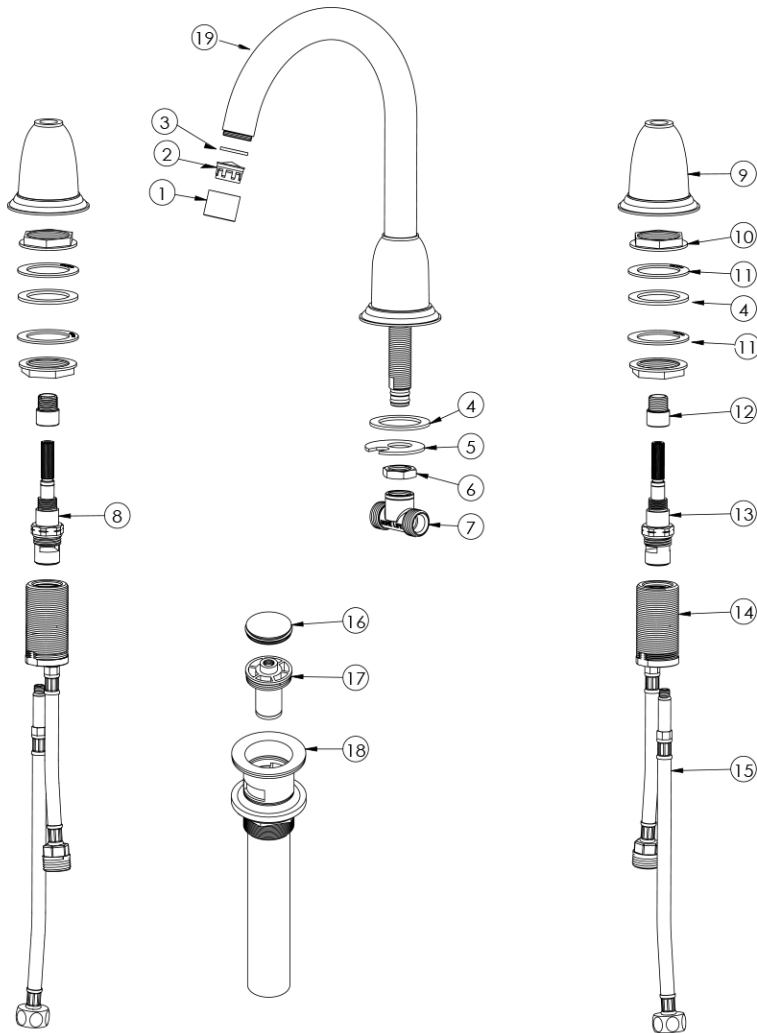

Bathroom Sink Faucet Body by Randolph Morris

Item #: RMH711- -B

No.	Part Name	Part No.	FINISH
1	Aerator housing	HL-3016-7	Y
2	Flow regulator	HL-3102-6	
3	Rubber washer	HL-1866	
4	Rubber washer	HL-1859	
5	Metal washer	HL-1882	
6	Lock nut	HL-3402	
7	Connect Tee	HL-V4529	
8	Hot cartridge	HL-V162L21-32TH	
9	Escutcheon	HL-4465	Y
10	Lock nut	HL-3453	
11	Plastic washer	HL-1876	
12	Sleeve	HL-4301	
13	Cold Cartridge	HL-V162L21-32TC	
14	Valve body with hose	HL-V4562+S	
15	Hose	HL-V5032	
16	Stopper	HL-4534-STP	Y
17	Pop up cartridge	HL-4534-POP	
18	Drain body	HL-4534-BD	Y
19	Spout	HL-V711-SPT	Y

Porcelain Lever Handles by Randolph Morris

Item #: RMH-PLH-

No.	Part Name	Part No.	FINISH
1	Tail piece	HL-2406+71	Y
2	Handle lever - COLD	HL-2312	
3	Holder	HL-2203	Y
4	Handle base	HL-23005-2-32T	Y
5	Set screw	HL-1406-4V	
6	End ball	HL-23005-1	Y
7	Handle lever - HOT	HL-2311	