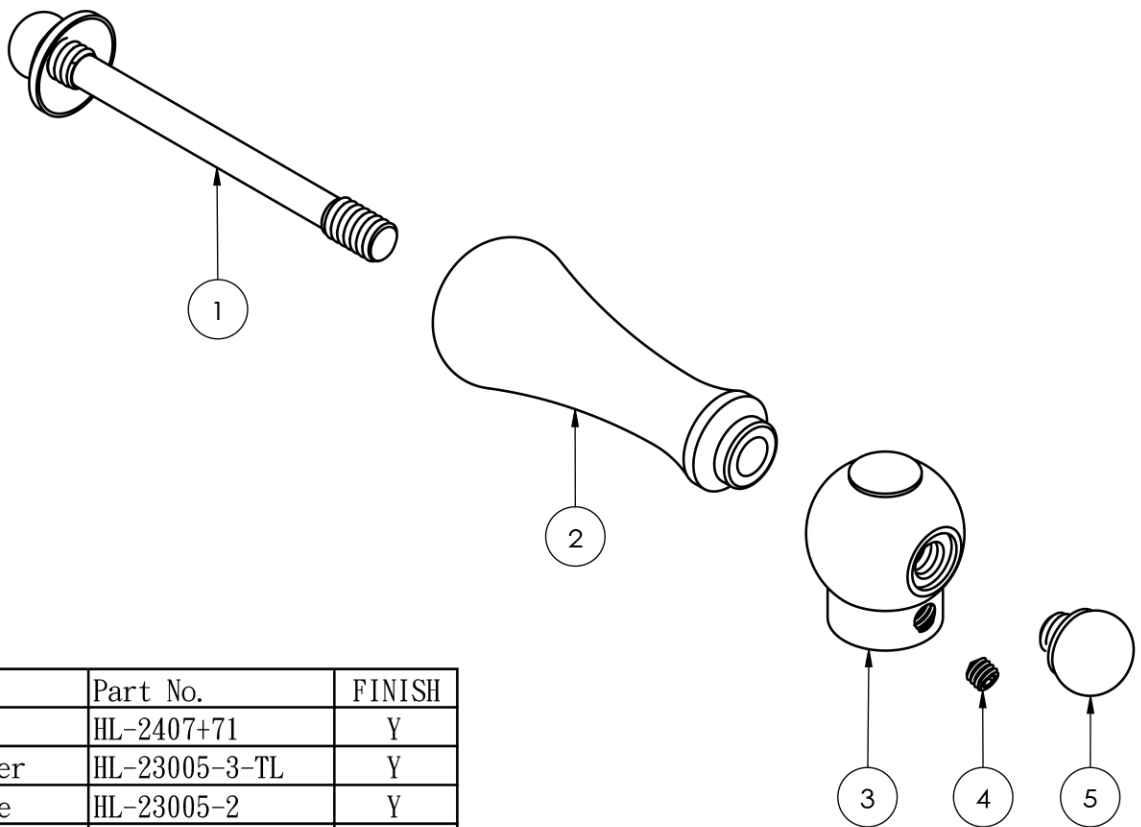

Bathroom Sink Faucet Body by Randolph Morris

Item #: RMH711- -B

No.	Part Name	Part No.	FINISH
1	Aerator housing	HL-3016-7	Y
2	Flow regulator	HL-3102-6	
3	Rubber washer	HL-1866	
4	Rubber washer	HL-1859	
5	Metal washer	HL-1882	
6	Lock nut	HL-3402	
7	Connect Tee	HL-V4529	
8	Hot cartridge	HL-V162L21-32TH	
9	Escutcheon	HL-4465	Y
10	Lock nut	HL-3453	
11	Plastic washer	HL-1876	
12	Sleeve	HL-4301	
13	Cold Cartridge	HL-V162L21-32TC	
14	Valve body with hose	HL-V4562+S	
15	Hose	HL-V5032	
16	Stopper	HL-4534-STP	Y
17	Pop up cartridge	HL-4534-POP	
18	Drain body	HL-4534-BD	Y
19	Spout	HL-V711-SPT	Y

Metal Lever Handles by Randolph Morris

Item #: RMH-MLH-

No.	Part Name	Part No.	FINISH
1	Tail piece	HL-2407+71	Y
2	Handle lever	HL-23005-3-TL	Y
3	Handle base	HL-23005-2	Y
4	Set screw	HL-1406-4V	
5	End ball	HL-23005-1	Y