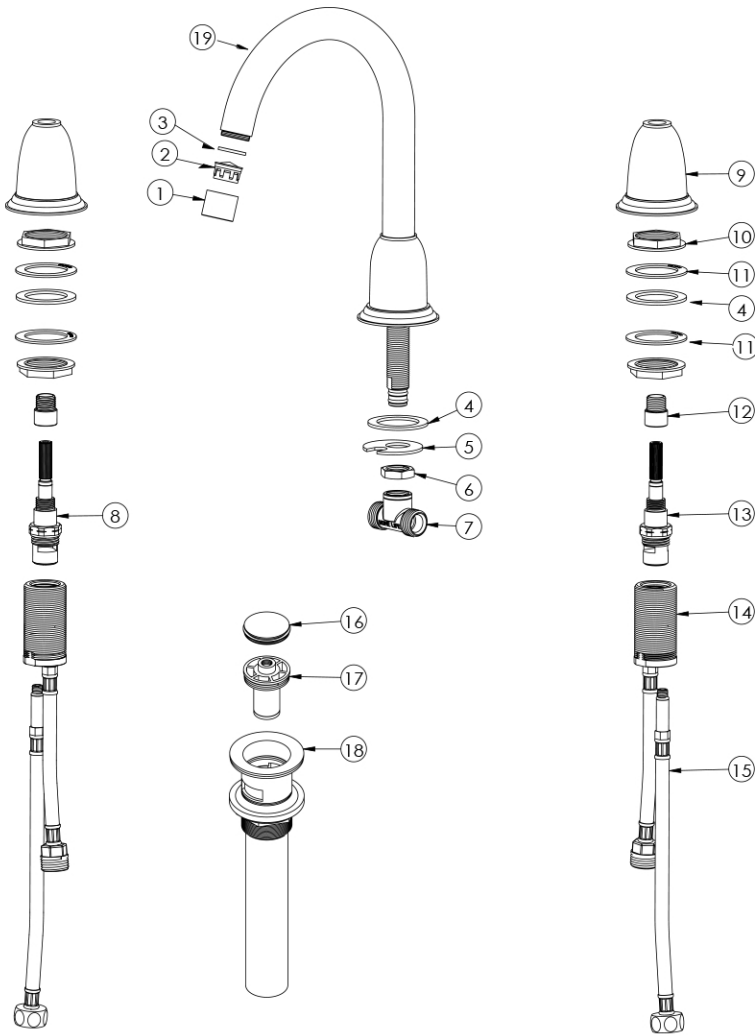

Bathroom Sink Faucet Body by Randolph Morris

Item #: RMH711- -B

No.	Part Name	Part No.	FINISH
1	Aerator housing	HL-3016-7	Y
2	Flow regulator	HL-3102-6	
3	Rubber washer	HL-1866	
4	Rubber washer	HL-1859	
5	Metal washer	HL-1882	
6	Lock nut	HL-3402	
7	Connect Tee	HL-V4529	
8	Hot cartridge	HL-V162L21-32TH	
9	Escutcheon	HL-4465	Y
10	Lock nut	HL-3453	
11	Plastic washer	HL-1876	
12	Sleeve	HL-4301	
13	Cold Cartridge	HL-V162L21-32TC	
14	Valve body with hose	HL-V4562+S	
15	Hose	HL-V5032	
16	Stopper	HL-4534-STP	Y
17	Pop up cartridge	HL-4534-POP	
18	Drain body	HL-4534-BD	Y
19	Spout	HL-V711-SPT	Y

Metal Lever Handles by Randolph Morris

Item #: RMH-MLH-

No.	Part Name	Part No.	FINISH
1	Tail piece	HL-2407+71	Y
2	Handle lever	HL-23005-3-TL	Y
3	Handle base	HL-23005-2	Y
4	Set screw	HL-1406-4V	
5	End ball	HL-23005-1	Y