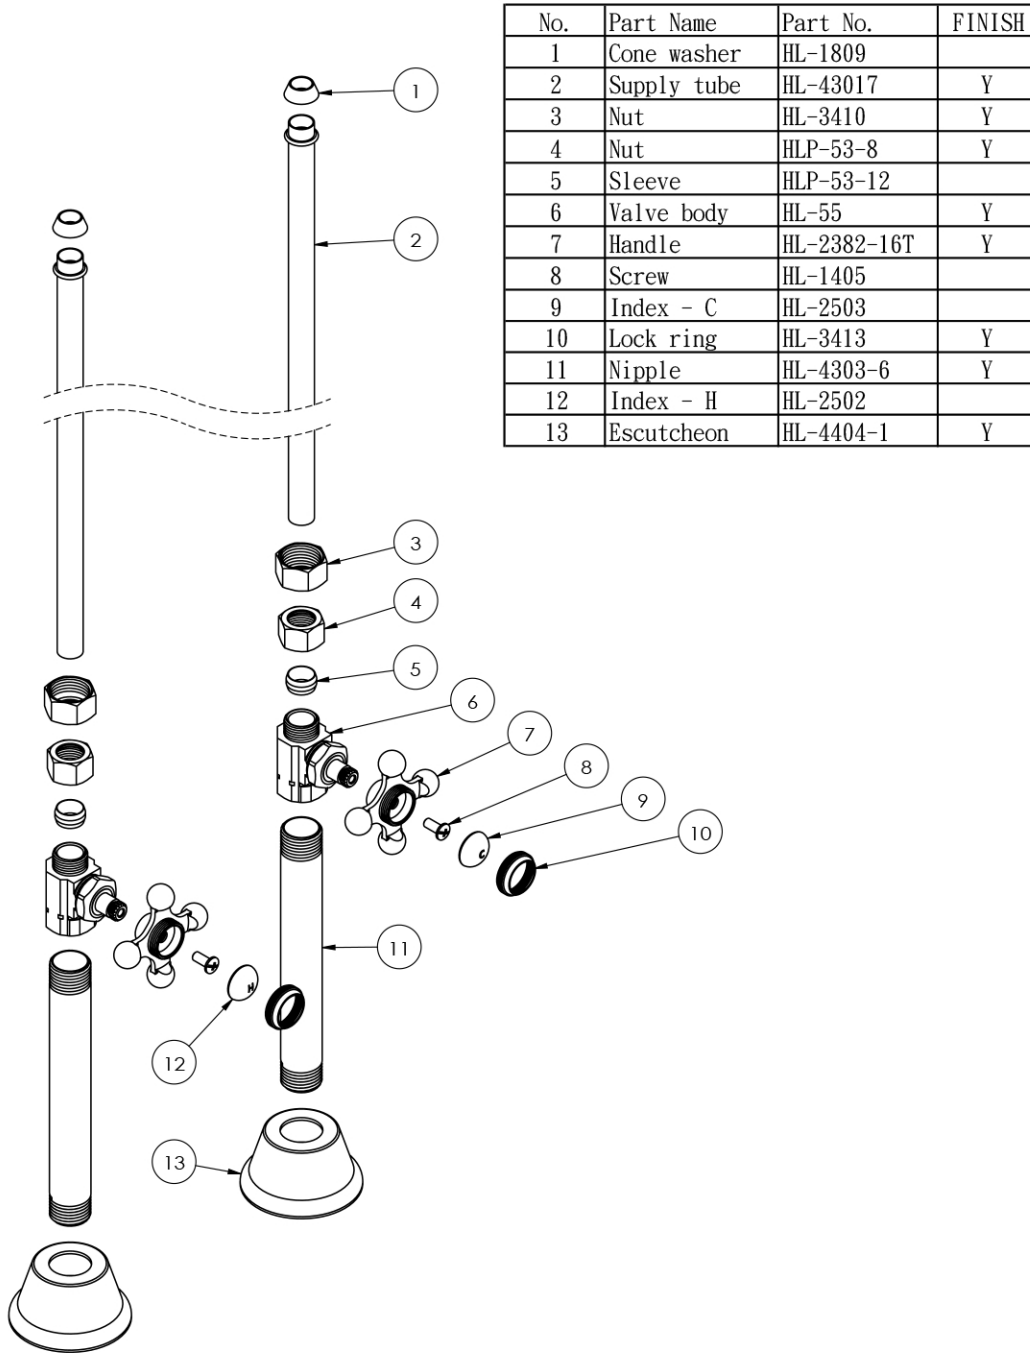

Straight Tub Supply Lines by Randolph Morris

Item #: RMH55--

No.	Part Name	Part No.	FINISH
1	Cone washer	HL-1809	
2	Supply tube	HL-43017	Y
3	Nut	HL-3410	Y
4	Nut	HLP-53-8	Y
5	Sleeve	HLP-53-12	
6	Valve body	HL-55	Y
7	Handle	HL-2382-16T	Y
8	Screw	HL-1405	
9	Index - C	HL-2503	
10	Lock ring	HL-3413	Y
11	Nipple	HL-4303-6	Y
12	Index - H	HL-2502	
13	Escutcheon	HL-4404-1	Y

All products and specifications are subject to change without notice. Randolph Morris is not responsible for typographical and/or dimensional errors. Typographical errors are subject to correction.

Note: Rough-in dimensions may vary +/- 1/2" and are subject to change. No responsibility is assumed by Randolph Morris.