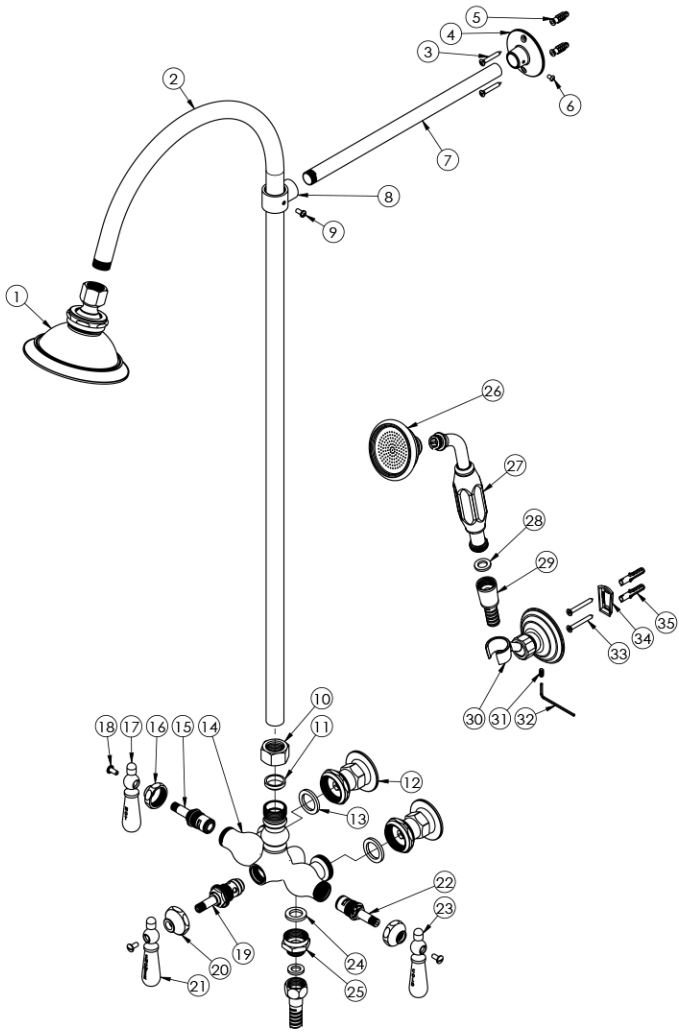

Exposed Shower Set by Randolph Morris

Item #: RMH4SPL

No.	Part Name	Part No.	FINISH
1	Shower head	HLP-67	Y
2	Riser pipe	HL-43081-1	Y
3	Screw	HL-4602-6	Y
4	Escutcheon	HL-4602-3	Y
5	Anchor	HL-4602-5	
6	Screw	HL-4602-4	Y
7	Connect tube	HL-4330-12	Y
8	Loop	HL-2722M	Y
9	Screw	HL-1428	Y
10	Locknut	HL-3416-1	Y
11	Seal	HL-1906	
12	Wall coupler	HL-5314	Y
13	Washer	HL-1831	
14	Faucet body	HL-39BD	Y
15	Cartridge - Hot	HL-160M-32TH	Y
16	Escutcheon	HL-2003	Y
17	Handle - Hot	HL-2113+2333	Y
18	Screw	HL-1414	Y
19	Diverter	HL-1714+1611	Y
20	Escutcheon	HL-2014	Y
21	Handle - Shower	HL-2113+2335	Y
22	Cartridge - Cold	HL-160M-32TC	Y
23	Handle - Cold	HL-2113+2334	Y
24	Washer	HL-1830	
25	Adaptor	HL-3437	Y
26	Shower head	HL-3710	Y
27	Hand held	HL-4364+5702	Y
28	Washer	HL-5002-1	
29	Hose	HL-5002	Y
30	Shower holder	HL-142	Y
31	Set screw	HL-1406-10V	
32	Allen key	HL-2310	
33	Screw	HL-1427	
34	Bracket	HL-2726	
35	Anchor	HL-1426	

All products and specifications are subject to change without notice. Randolph Morris is not responsible for typographical and/or dimensional errors. Typographical errors are subject to correction.

Note: Rough-in dimensions may vary +/- 1/2" and are subject to change. No responsibility is assumed by Randolph Morris.