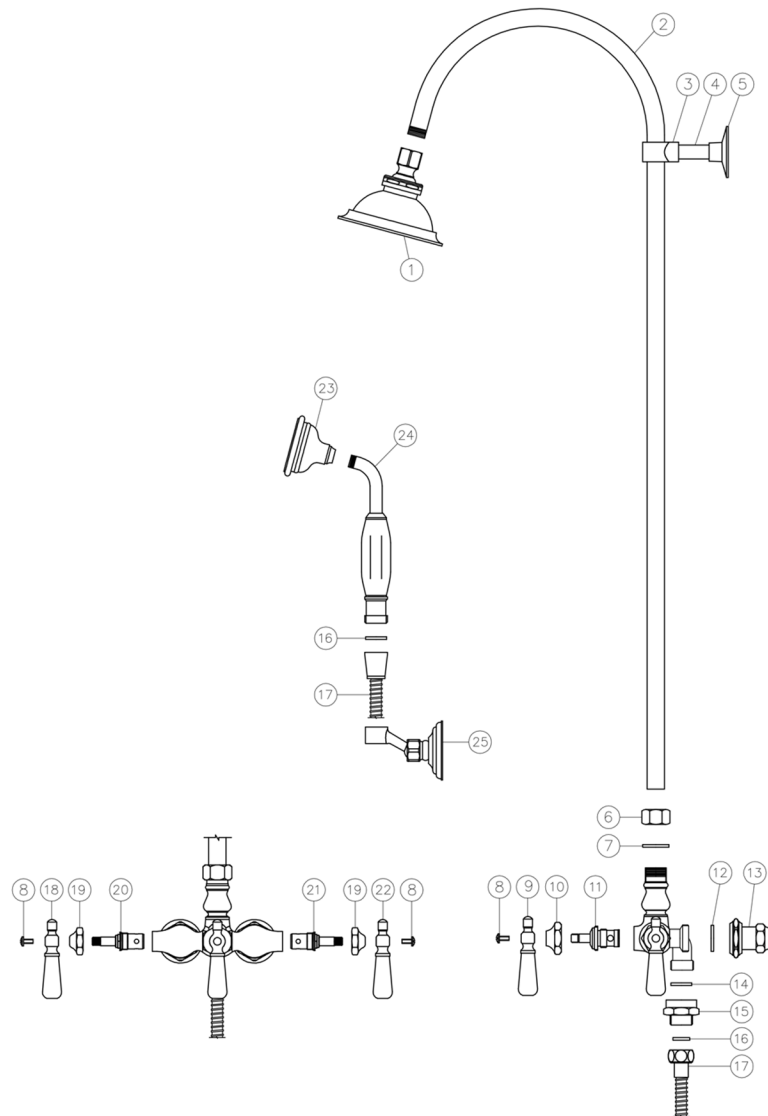

Exposed Shower Set With Handshower

by Randolph Morris

Item#: RMH4SPL

Unpack and check all the parts, and read the instructions.

NO.	PART NO.	DESCRIPTION
1	HLP-67	SHOWERHEAD
2	HL-43081-1	RISER PIPE
3	HL-272M	LOOP
4	HL-4330-12	CONNECT TUBE
5	HL-4602-3	ESCUTCHEON
6	HL-3416-1	LOCKNUT
7	HL-1906	SEAL
8	HL-1414	SCREW
9	HL-2113+2335	SHOWER HANDLE
10	HL-2014	ESCUTCHEON
11	HL-1714+1611	DIVERTER
12	HL-1831	WASHER
13	HL-5314	WALL COUPLER
14	HL-1830	WASHER
15	HL-3437	ADAPTOR
16	HL-5002-1	WASHER
17	HL-5002	HOSE
18	HL-2113+2333	HOT HANDLE
19	HL-2014	ESCUTCHEON
20	HL-160M-32TH	HOT CARTRIDGE
21	HL-160M-32TC	COLD CARTRIDGE
22	HL-2113+2334	COLD HANDLE
23	HL-3710	SHOWERHEAD
24	HL-4364+5702	HAND HELD
25	HL-142	SHOWER HOLDER