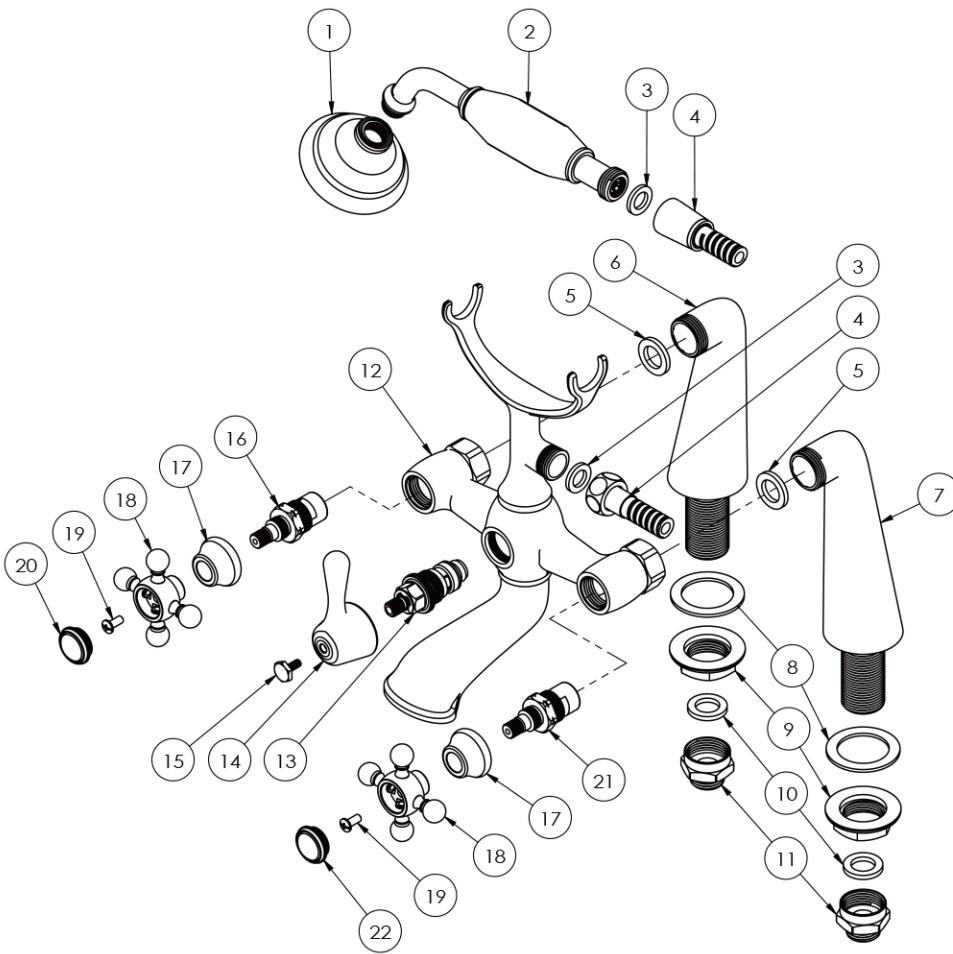

Traditional Deck Mount Tub Faucet by Randolph Morris

Item #: RMH310

No.	Part Name	Part No.	FINISH
1	Shower head	HL-3710	Y
2	Hand held	HL-4364+5705	Y
3	Washer	HL-5002-1	
4	Hose	HL-5002	Y
5	Washer	HL-1830	
6	Deck coupler- Hot	HL-29004	Y
7	Deck coupler- Cold	HL-29003	Y
8	Washer	HL-1859	
9	Locknut	HL-3449	Y
10	Washer	HL-1830	
11	Adapter	HL-3437	Y
12	Faucet body	HL-310BD	Y
13	Diverter	HL-1715	
14	Handle	HL-23003	Y
15	Hex screw	HL-14002	
16	Cartridge - Hot	HL-162M-32TH	
17	Escutcheon	HL-2166	Y
18	Cross Handle	HL-23021	Y
19	Screw	HL-1405	
20	Index- Hot	HL-2514-H	Y
21	Cartridge - Cold	HL-162M-32TC	
22	Index- Cold	HL-2514-C	Y

All products and specifications are subject to change without notice. Randolph Morris is not responsible for typographical and/or dimensional errors. Typographical errors are subject to correction.

Note: Rough-in dimensions may vary +/- 1/2" and are subject to change. No responsibility is assumed by Randolph Morris.