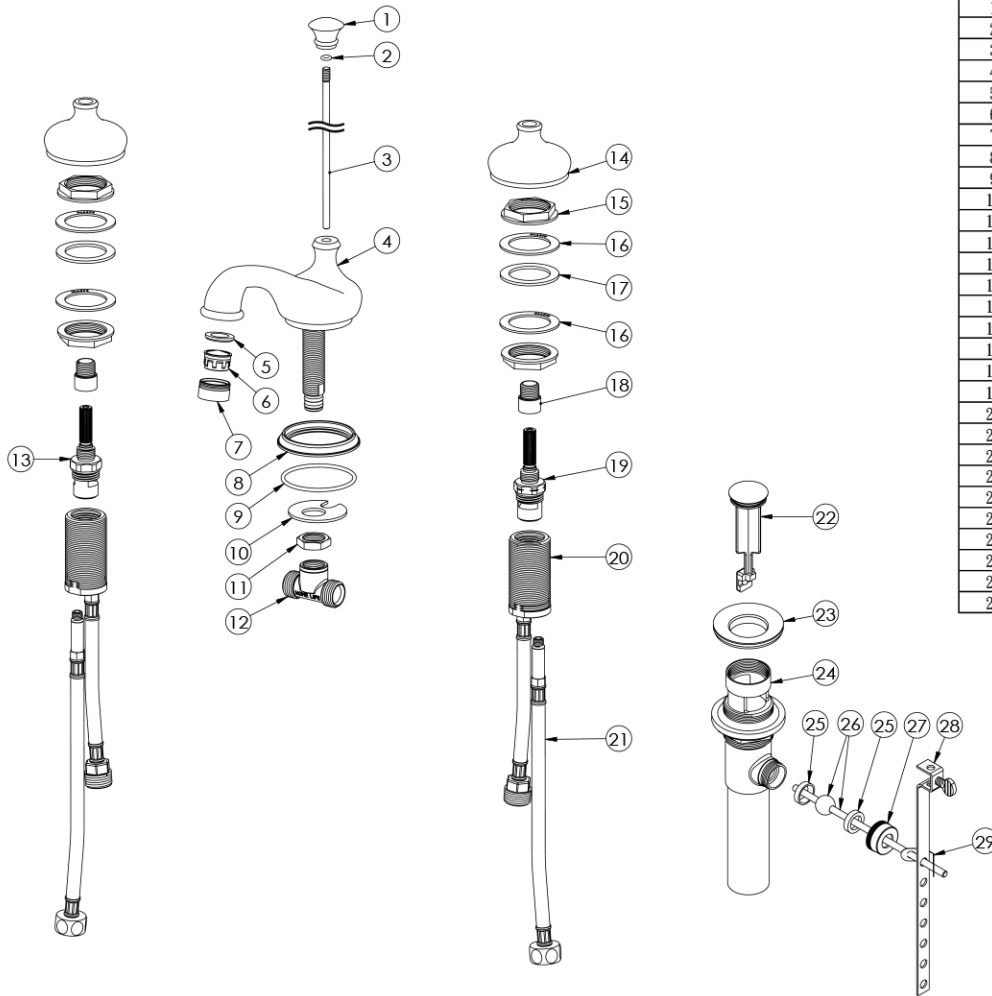

Bathroom Sink Faucet Body by Randolph Morris

Item #: RMH302- -B

No.	Part Name	Part No.	FINISH
1	Lift knob	HL-3306	Y
2	O-ring	HL-1504	
3	Lift rod	HL-3208	Y
4	Spout	HL-V302-SPT	Y
5	Rubber washer	HL-1819	
6	Flow regulator	HL-3102-6	
7	Aerator housing	HL-3025	Y
8	Escutcheon	HL-2672	Y
9	O-ring	HL-1583	
10	Metal washer	HL-1882	
11	Lock nut	HL-3402	
12	Connect Tee	HL-V4529	
13	Hot cartridge	HL-V162L-32TH	
14	Escutcheon	HL-4401	Y
15	Lock nut	HL-3453	
16	Plastic washer	HL-1876	
17	Rubber washer	HL-1859	
18	Sleeve	HL-4301	
19	Cold Cartridge	HL-V162L-32TC	
20	Valve body with hose	HL-V4562+S	
21	Hose	HL-V5032	
22	Stopper	HL-4533-1+4	Y
23	Flange	HL-4533-3	Y
24	Drain body	HL-4533-BD	
25	Ball washer	HL-4533-11	
26	Pivot rod	HL-4533-12	
27	Lock nut	HL-4533-14	
28	Rod strap	HL-4533-16	
29	Clip	HL-4533-15	

Metal Cross Handles by Randolph Morris

Item #: RMH-MCH-

No.	Part Name	Part No.	FINISH
1	Handle	HL-2365	Y
2	Screw	HL-1405	
3	Index - cold	HL-2514-C	Y
4	Index - hot	HL-2514-H	Y

All products and specifications are subject to change without notice. Randolph Morris is not responsible for typographical and/or dimensional errors. Typographical errors are subject to correction.

Note: Rough-in dimensions may vary +/- 1/2" and are subject to change. No responsibility is assumed by Randolph Morris.