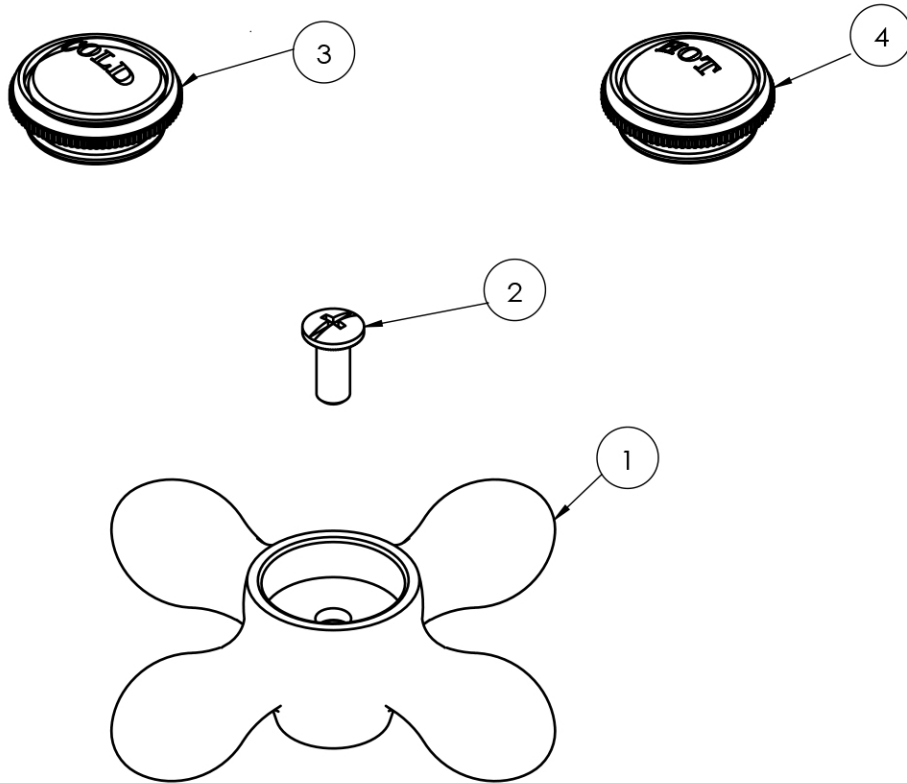

Bathroom Sink Faucet Body by Randolph Morris

Item #: RMH302- -B

No.	Part Name	Part No.	FINISH
1	Lift knob	HL-3306	Y
2	O-ring	HL-1504	
3	Lift rod	HL-3208	Y
4	Spout	HL-V302-SPT	Y
5	Rubber washer	HL-1819	
6	Flow regulator	HL-3102-6	
7	Aerator housing	HL-3025	Y
8	Escutcheon	HL-2672	Y
9	O-ring	HL-1583	
10	Metal washer	HL-1882	
11	Lock nut	HL-3402	
12	Connect Tee	HL-V4529	
13	Hot cartridge	HL-V162L-32TH	
14	Escutcheon	HL-4401	Y
15	Lock nut	HL-3453	
16	Plastic washer	HL-1876	
17	Rubber washer	HL-1859	
18	Sleeve	HL-4301	
19	Cold Cartridge	HL-V162L-32TC	
20	Valve body with hose	HL-V4562+S	
21	Hose	HL-V5032	
22	Stopper	HL-4533-1+4	Y
23	Flange	HL-4533-3	Y
24	Drain body	HL-4533-BD	
25	Ball washer	HL-4533-11	
26	Pivot rod	HL-4533-12	
27	Lock nut	HL-4533-14	
28	Rod strap	HL-4533-16	
29	Clip	HL-4533-15	

All products and specifications are subject to change without notice. Randolph Morris is not responsible for typographical and/or dimensional errors. Typographical errors are subject to correction.

Note: Rough-in dimensions may vary +/- 1/2" and are subject to change. No responsibility is assumed by Randolph Morris.

Metal Cross Handles by Randolph Morris

Item #: RMH-MCH-

No.	Part Name	Part No.	FINISH
1	Handle	HL-2365	Y
2	Screw	HL-1405	
3	Index - cold	HL-2514-C	Y
4	Index - hot	HL-2514-H	Y

All products and specifications are subject to change without notice. Randolph Morris is not responsible for typographical and/or dimensional errors. Typographical errors are subject to correction.

Note: Rough-in dimensions may vary +/- 1/2" and are subject to change. No responsibility is assumed by Randolph Morris.