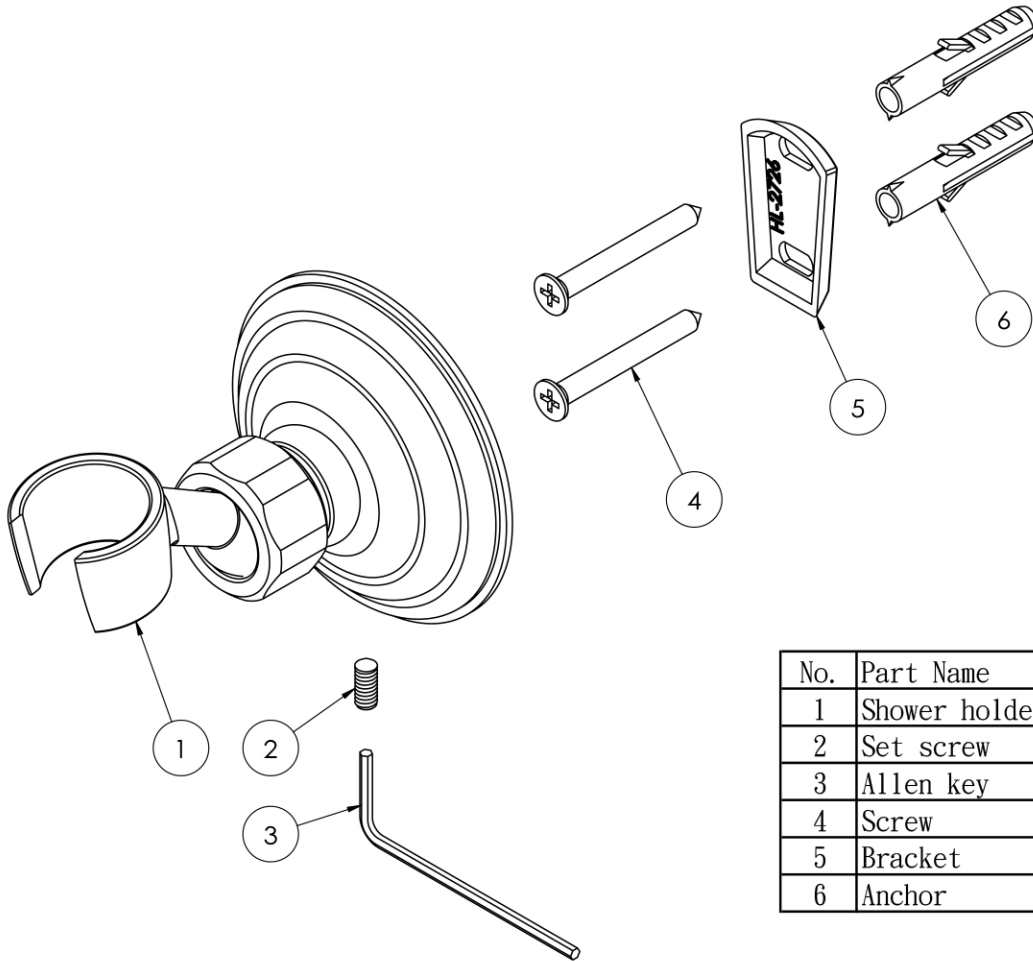

## Wall Mounted Shower Handle Holder by Randolph Morris

Item #: RMH142

No.	Part Name	Part No.	FINISH
1	Shower holder	HL-142	Y
2	Set screw	HL-1406-10V	
3	Allen key	HL-2310	
4	Screw	HL-1427	
5	Bracket	HL-2726	
6	Anchor	HL-1426	

All products and specifications are subject to change without notice. Randolph Morris is not responsible for typographical and/or dimensional errors. Typographical errors are subject to correction.

Note: Rough-in dimensions may vary +/- 1/2" and are subject to change. No responsibility is assumed by Randolph Morris.