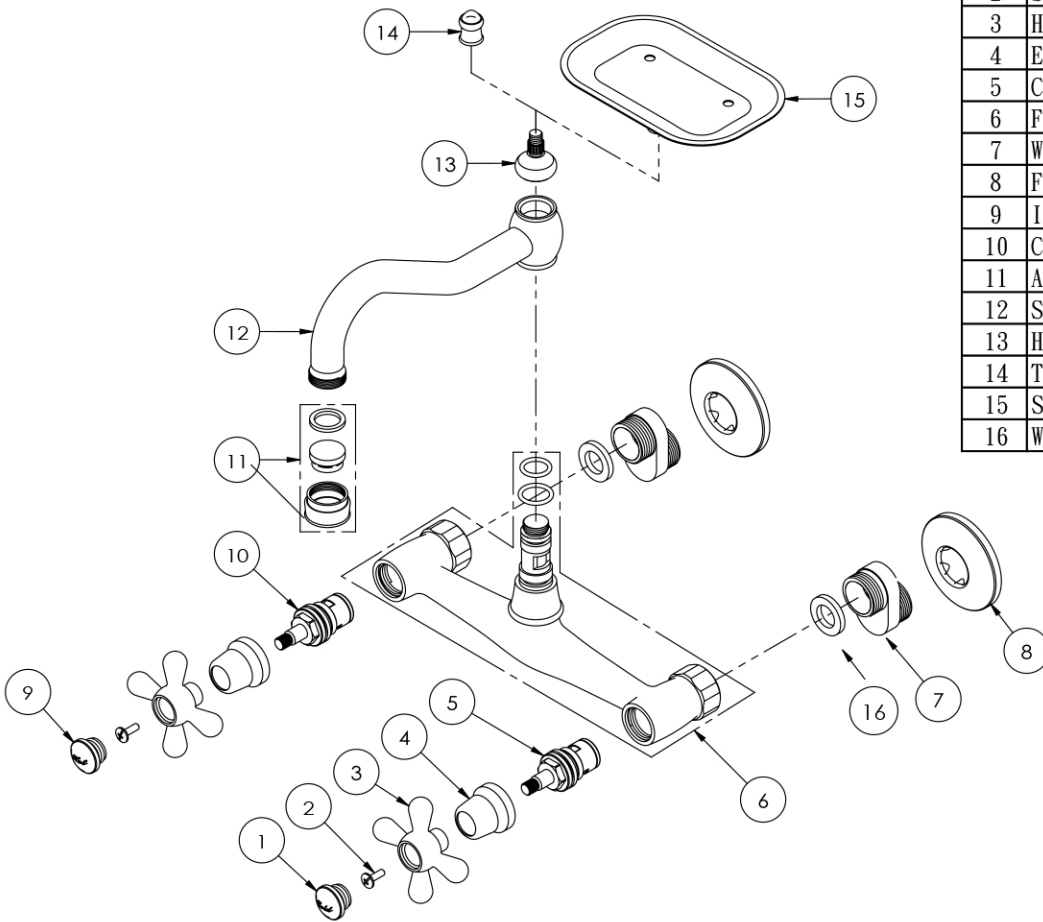

Utility Sink Faucet with Soap Dish by Randolph Morris

Item #: RMH034

No.	Part Name	Part No.	FINISH
1	Index-Cold	HLN-034-IDXC	Y
2	Screw	HLN-034-SCW	
3	Handle	HLN-034-HDL	Y
4	Escutcheon	HLN-034-ESC	Y
5	Cartridge-Cold	HLN-V034-CRTC	
6	Faucet body	HLN-V034-BD	Y
7	Wall coupler	HLN-V034-CPL	Y
8	Flange	HLN-034-FLG	Y
9	Index-Hot	HLN-034-IDXH	Y
10	Cartridge-Hot	HLN-V034-CRTH	
11	Aerator	HLN-034-AER	Y
12	Spout	HLN-V034-SPT	Y
13	Holder nut	HLN-V034-HDT	Y
14	Top knob	HLN-V034-TNB	Y
15	Soapdish	HLN-V034-SD	Y
16	Washer	HL-1830	

All products and specifications are subject to change without notice. Randolph Morris is not responsible for typographical and/or dimensional errors. Typographical errors are subject to correction.

Note: Rough-in dimensions may vary +/- 1/2" and are subject to change. No responsibility is assumed by Randolph Morris.