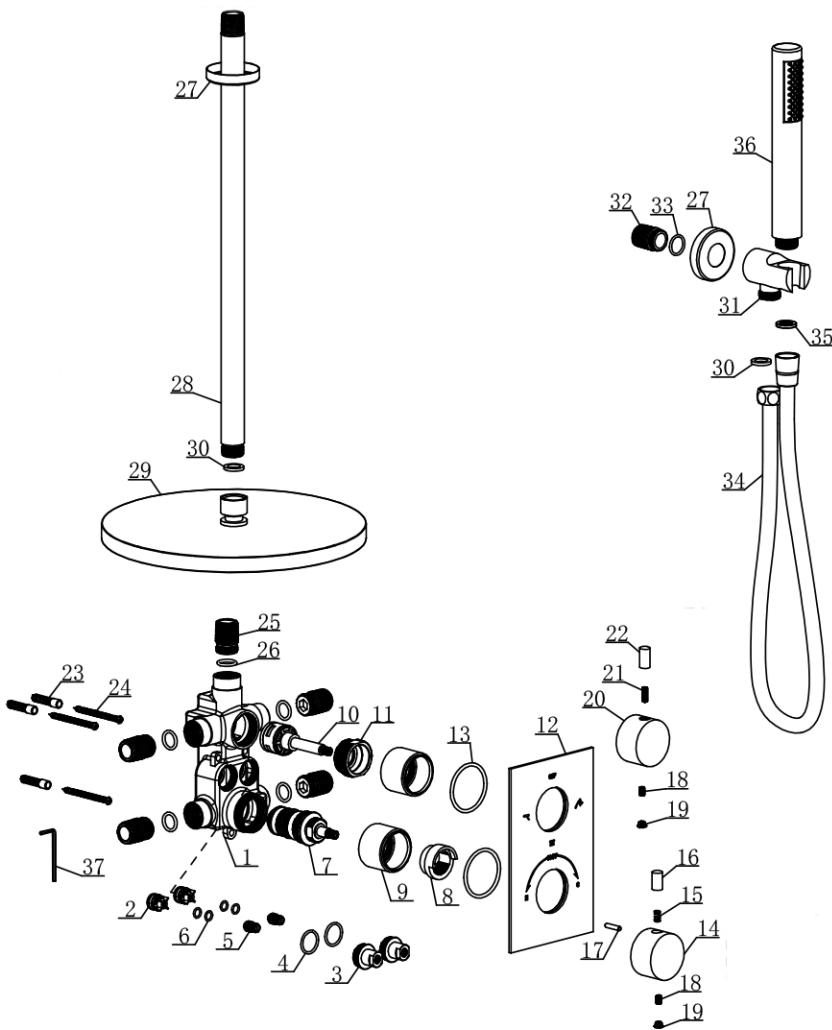

Ceiling Mounted 6" Round Shower Kit by Randolph Morris

Item #: RMFLSHRD6

37	P20B0008XX	2.5MM Hex Nut	1	SUS
36	P26T0001PCR	Round Hand Shower	1	Brass
35	P23A0021XX	Flow Rate Restrictor	1	POM
34	P25B001SPCR	150CM Shower Hose	1	SUS
33	P24X0015XX	O-ring	1	NBR
32	P18T002XX	Wall Connector	1	Brass
31	P14T002PCR	Shower Holder	1	Brass
30	P29X0103XX	Washer	2	NBR
29	P27T002PCR	Shower Head	1	Brass
28	P12T003PCR	Ceiling Mounted Shower Arm	1	Brass
27	P17T003PCR	Decorative Cover	2	Brass
26	P24X0060XX	O-ring	5	NBR
25	P18T0080XX	NPT Connector	5	Brass
24	07129-10	Screw	3	SUS304
23	07129-11	Plastic Screw Sleeve	3	ABS
22	P15T0099PCR	Knob Lever	1	Brass
21	P20B0024XX	Screw	1	SUS
20	P15T0098PCR	Knob	1	Brass
19	P22A0013XCR	Trim	2	ABS
18	P20B0017XX	Screw	2	SUS
17	P15T0096XX	Staple Bolt	1	Brass
16	P15T0095PCR	Knob Button	1	Brass
15	07129-12	Knob Spring	1	SUS
14	P15T0097PCR	Knob	1	Brass
13	07129-9	O-ring	2	NBR
12	P17B0053PCR	Panel	1	SUS
11	07129-8	Connector	1	Brass
10	07129-7	Diverter Cartridge	1	ABS
9	P16T0062PCR	Concealing Sleeve	2	Brass
8	07129-6	Fixing Ring	1	ABS
7	07129-5	Thermostatic Cartridge	1	Brass
6	P24X0067XX	O-ring	4	NBR
5	07129-4	Screw Bolt	2	Brass
4	P24X0017XX	O-ring	2	NBR
3	07129-3	Switch Valve Sleeve	2	Brass
2	07129-2	Check Valve	2	ABS
1	07129-1	Valve Body	1	Brass
No.	Component Model	Name of Component	QTY	Material

All products and specifications are subject to change without notice. Randolph Morris is not responsible for typographical and/or dimensional errors. Typographical errors are subject to correction.

Note: Rough-in dimensions may vary +/- 1/2" and are subject to change. No responsibility is assumed by Randolph Morris.