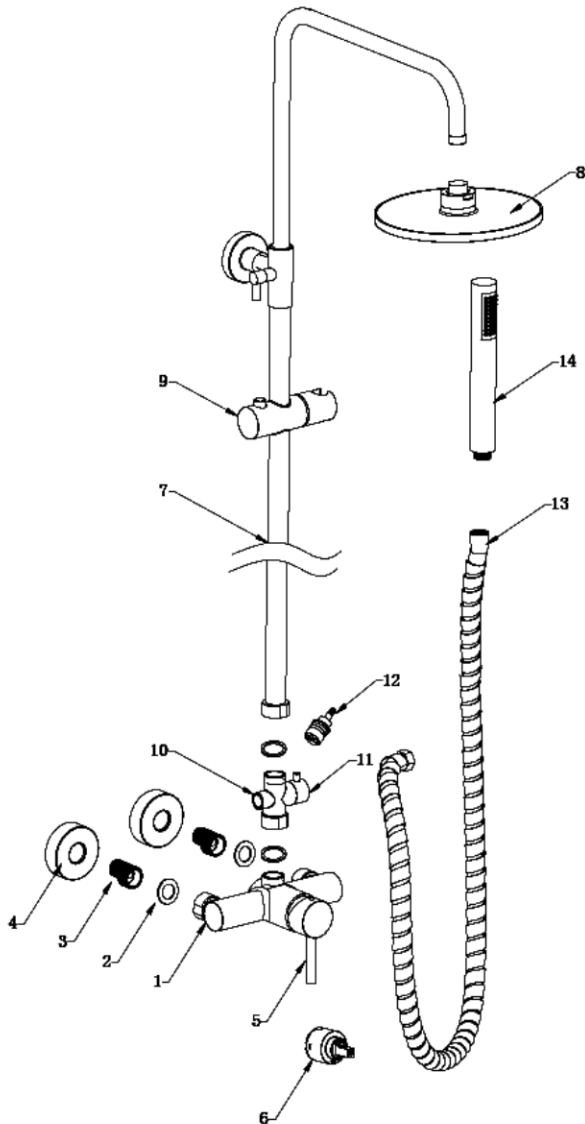

## Contemporary Exposed Shower by Randolph Morris

Item #: RMBSR14

### Accessory List

Part Name	PartNo.
1. Faucet body	14001
2. Washer 3/4"	DP3/4
3. S-connector 304SS	09009
4. Decoration cover	09011
5. Zinc handle	14002
6. Main caridge	WHD40
7. Shower rod	09001
8. Shower head	14003
9. Shower holder	09004
10. Diverter	14004
11. Zinc handle	14005
12. Diverter catridge	WHD22
13. Shower hose 1.5m	17107.1
14. Hand shower	14006

All products and specifications are subject to change without notice. Randolph Morris is not responsible for typographical and/or dimensional errors. Typographical errors are subject to correction.

Note: Rough-in dimensions may vary +/- 1/2" and are subject to change. No responsibility is assumed by Randolph Morris.