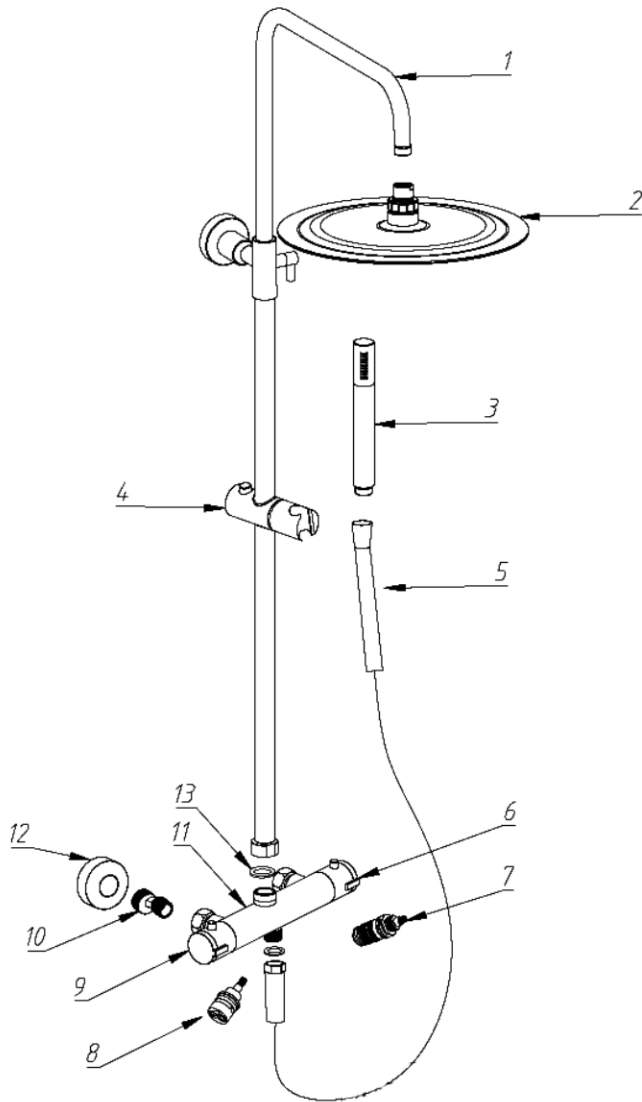

Contemporary Exposed Shower by Randolph Morris

Item #: RMBSR09

Accessory List

Part Name	PartNo.
1. Shower rod	09001
2. Shower head304	R25
3. Hand shower	09003
4. Shower holder	09004
5. Shower hose 1.5m	17107.1
6. ABS handle1	09006
7. SEDAL thermo cartridge	TM001
8. Diverter cartridge	WHD25
9. ABS handle2	09008
10. S-connector 304SS	09009
11. Faucet body	09010
12. Decoration cover	09011
13. Wahser 3/4"	DP3/4

All products and specifications are subject to change without notice. Randolph Morris is not responsible for typographical and/or dimensional errors. Typographical errors are subject to correction.

Note: Rough-in dimensions may vary +/- 1/2" and are subject to change. No responsibility is assumed by Randolph Morris.