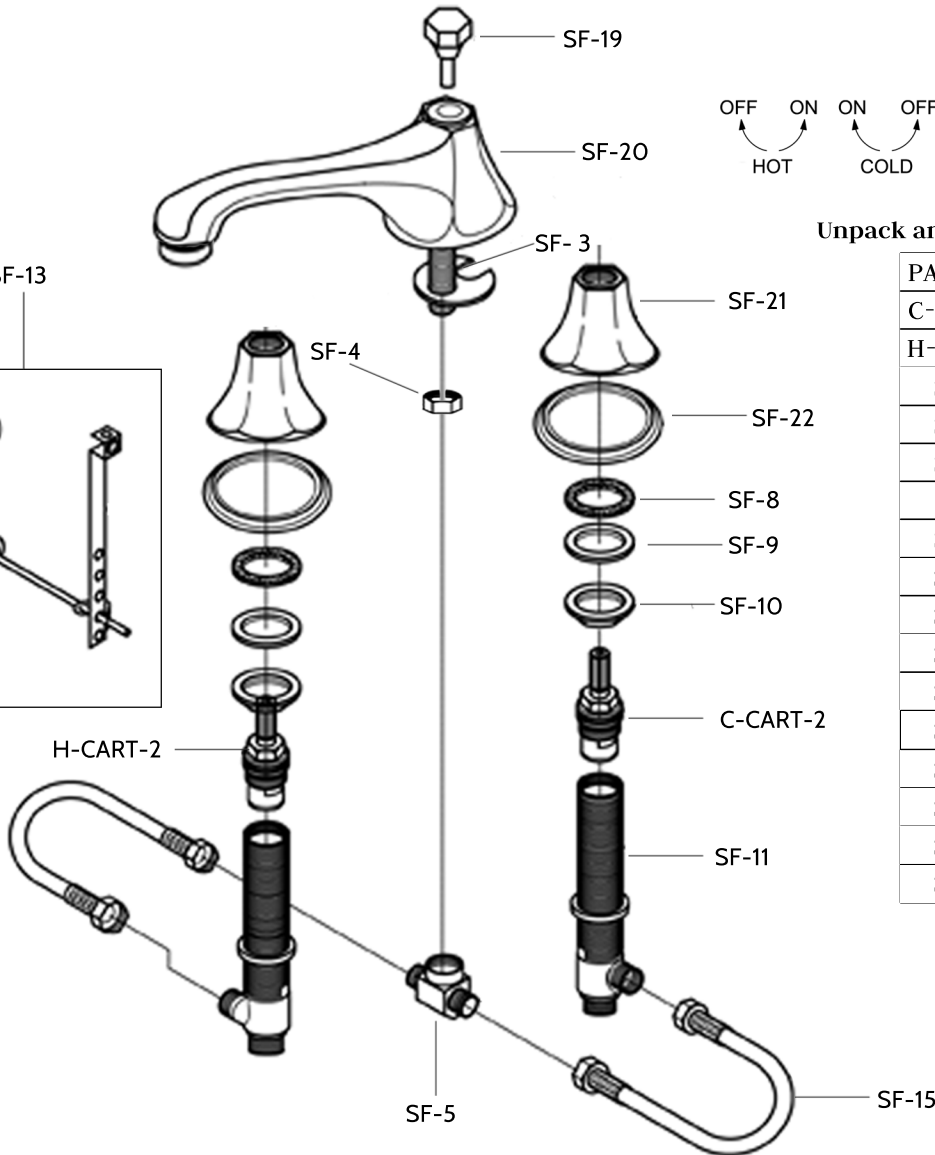

## Deco Widespread Bathroom Sink Faucet by Randolph Morris

Item#: RMB616MC, RMB616ML, RMB616PL

Unpack and check all the parts, and read the instructions.

PART NO.	DESCRIPTION	QTY
C-CART-2	COLD CARTRIDGE	1
H-CART-2	HOT CARTRIDGE	1
SF-3	BRASS SPOUT WASHER	1
SF-4	BRASS SPOUT NUT	1
SF-5	BRASS SPOUT TEE	1
SF-8	RUBBER WASHER	4
SF-9	BRASS WASHER	2
SF-10	BRASS NUT	4
SF-11	CARTRIDGE HOUSING	2
SF-13	DRAIN ASSEMBLY	1
SF-14	CONE WASHER AND NUT	2 EACH
SF-15	HOSE	2
SF-19	LIFT ROD	1
SF-20	SPOUT	1
SF-21	DECO ESCUTCHEON	2
SF-22	PLASTIC WASHER	2

**Approximate Measurements.** All products and specifications are subject to change without notice. Randolph Morris is not responsible for typographical and/or dimensional errors. Typographical errors are subject to correction.