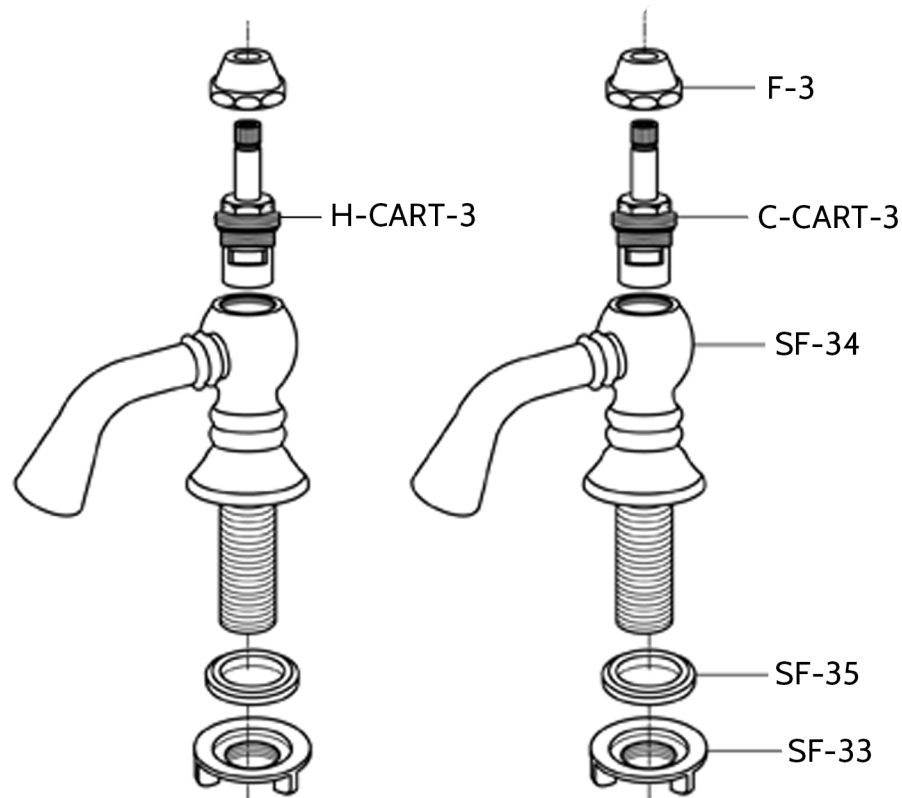

Single Basin Taps

by Randolph Morris

Item#: RMNAB263MC, RMB262MC, RMB262ML, RMB262PL

Unpack and check all the parts, and read the instructions.

PART NO.	DESCRIPTION	QTY
C-CART-3	COLD CARTRIDGE	1
H-CART-3	HOT CARTRIDGE	1
F-3	BULL NUT	2
SF-33	PLASTIC NUT	2
SF-34	SPOUT	2
SF-35	RUBBER WASHER	2