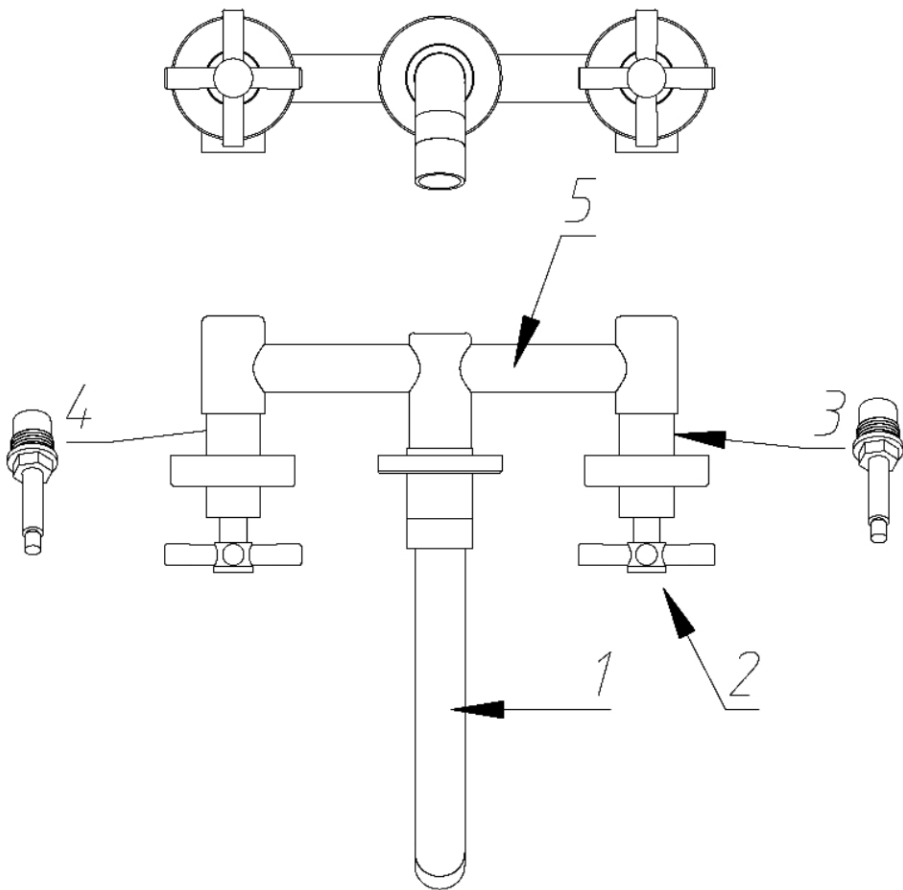

Wall Mount Tub Faucet by Randolph Morris

Item #: RMASTF803

Accessory List

Part Name	Part No.
1, Spout	80301
2, Handle	80302
3, Cartridge	HQ3063L
4, Cartridge	HQ3063R
5, Faucet body	80105

All products and specifications are subject to change without notice. Randolph Morris is not responsible for typographical and/or dimensional errors. Typographical errors are subject to correction.

Note: Rough-in dimensions may vary +/- 1/2" and are subject to change. No responsibility is assumed by Randolph Morris.