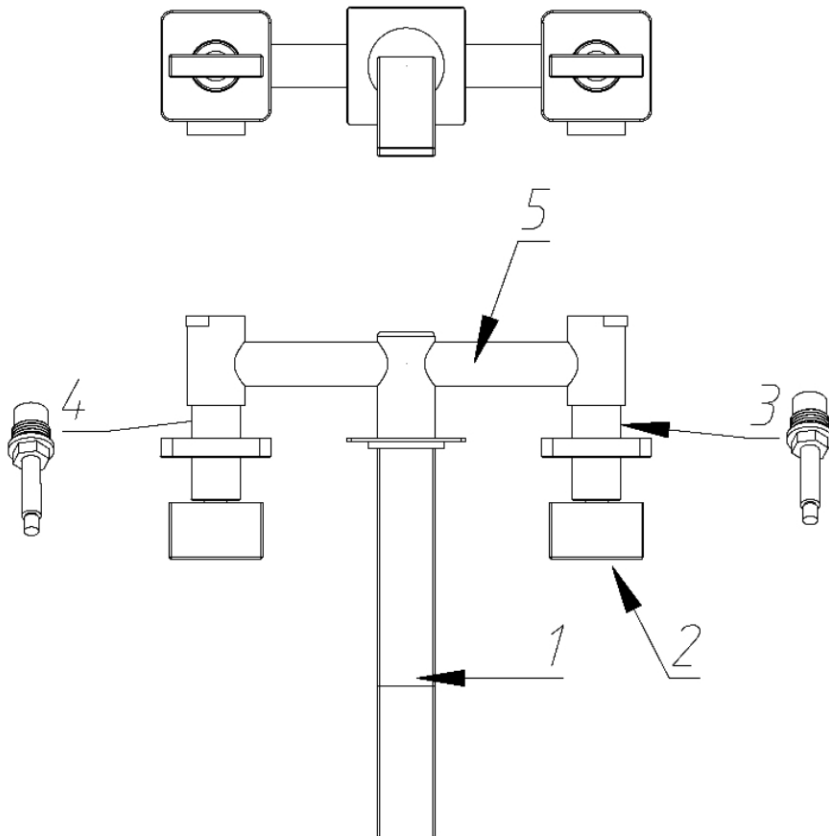

Wall Mount Tub Faucet by Randolph Morris

Item #: RMASTF802

Accessory List

Part Name	Part No.
1, Spout	80201
2, Handle	80202
3, Cartridge	HQ3398L
4, Cartridge	HQ3398R
5, Faucet body	80105

All products and specifications are subject to change without notice. Randolph Morris is not responsible for typographical and/or dimensional errors. Typographical errors are subject to correction.

Note: Rough-in dimensions may vary +/- 1/2" and are subject to change. No responsibility is assumed by Randolph Morris.