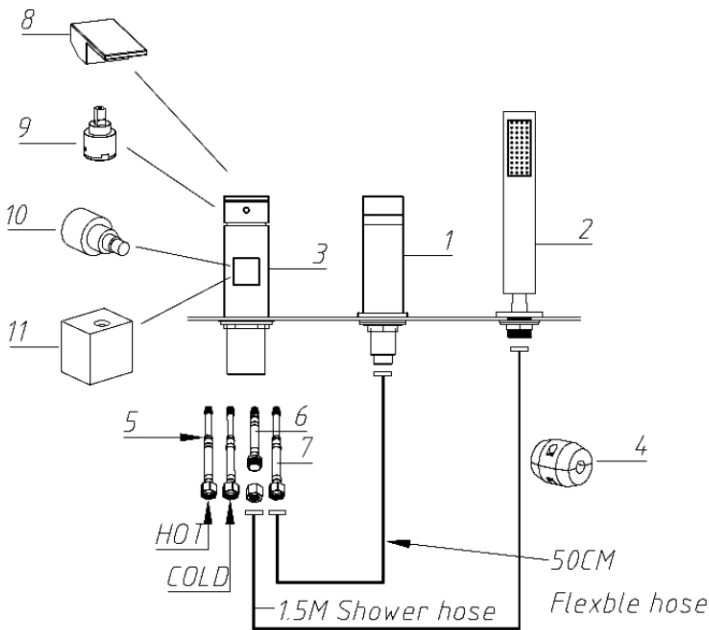

Contemporary Rim Mount Tub Faucet by Randolph Morris

Item #: RMASTF055

Accessory List

Part Name	Part No.
1、 Spout	05501
2.1 Hand shower	8303SQ
2.2 1.5M Hose M15X1-G1/2	30102. 2
3、 Faucet body	05503
4、 Gravity ball	30104
5、 Diveter hoses 60cm*2	30106
6、 Outlet hoses 30cm*1	05506
7、 Outlet hoses 50cm*1	05507
8、 Zinc handle	05508
9、 Main catridge	WHD40-1FX
10、 Diverter catridge	HTD22-2
11、 Zinc handle	05511

All products and specifications are subject to change without notice. Randolph Morris is not responsible for typographical and/or dimensional errors. Typographical errors are subject to correction.

Note: Rough-in dimensions may vary +/- 1/2" and are subject to change. No responsibility is assumed by Randolph Morris.