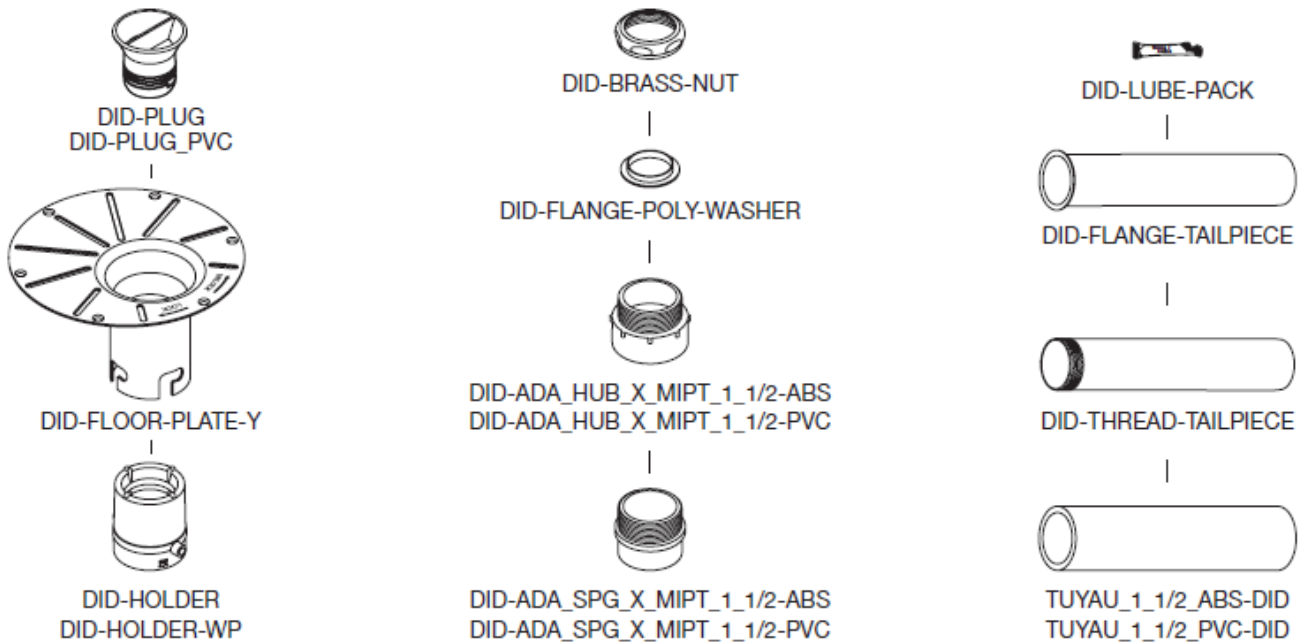

Quick Connect Drain
by Randolph Morris
Item #:RM-FDRAIN

COMPONENTS

PRODUCT FEATURES:

- Quick, easy and clean process.
- No access panel required.
- Needed for all freestanding bathtub installations.
- Allows for an installation as close to the wall as possible.
- Plate can be uninstalled if adjustments are needed.
- Fits with 1 1/2" male, 1 1/2" female or 1 1/2" threaded bathtub drains.
- Made in Canada

All products and specifications are subject to change without notice. Randolph Morris is not responsible for typographical and/or dimensional errors. Typographical errors are subject to correction.

Note: Rough-in dimensions may vary +/- 1/2" and are subject to change. No responsibility is assumed by Randolph Morris.