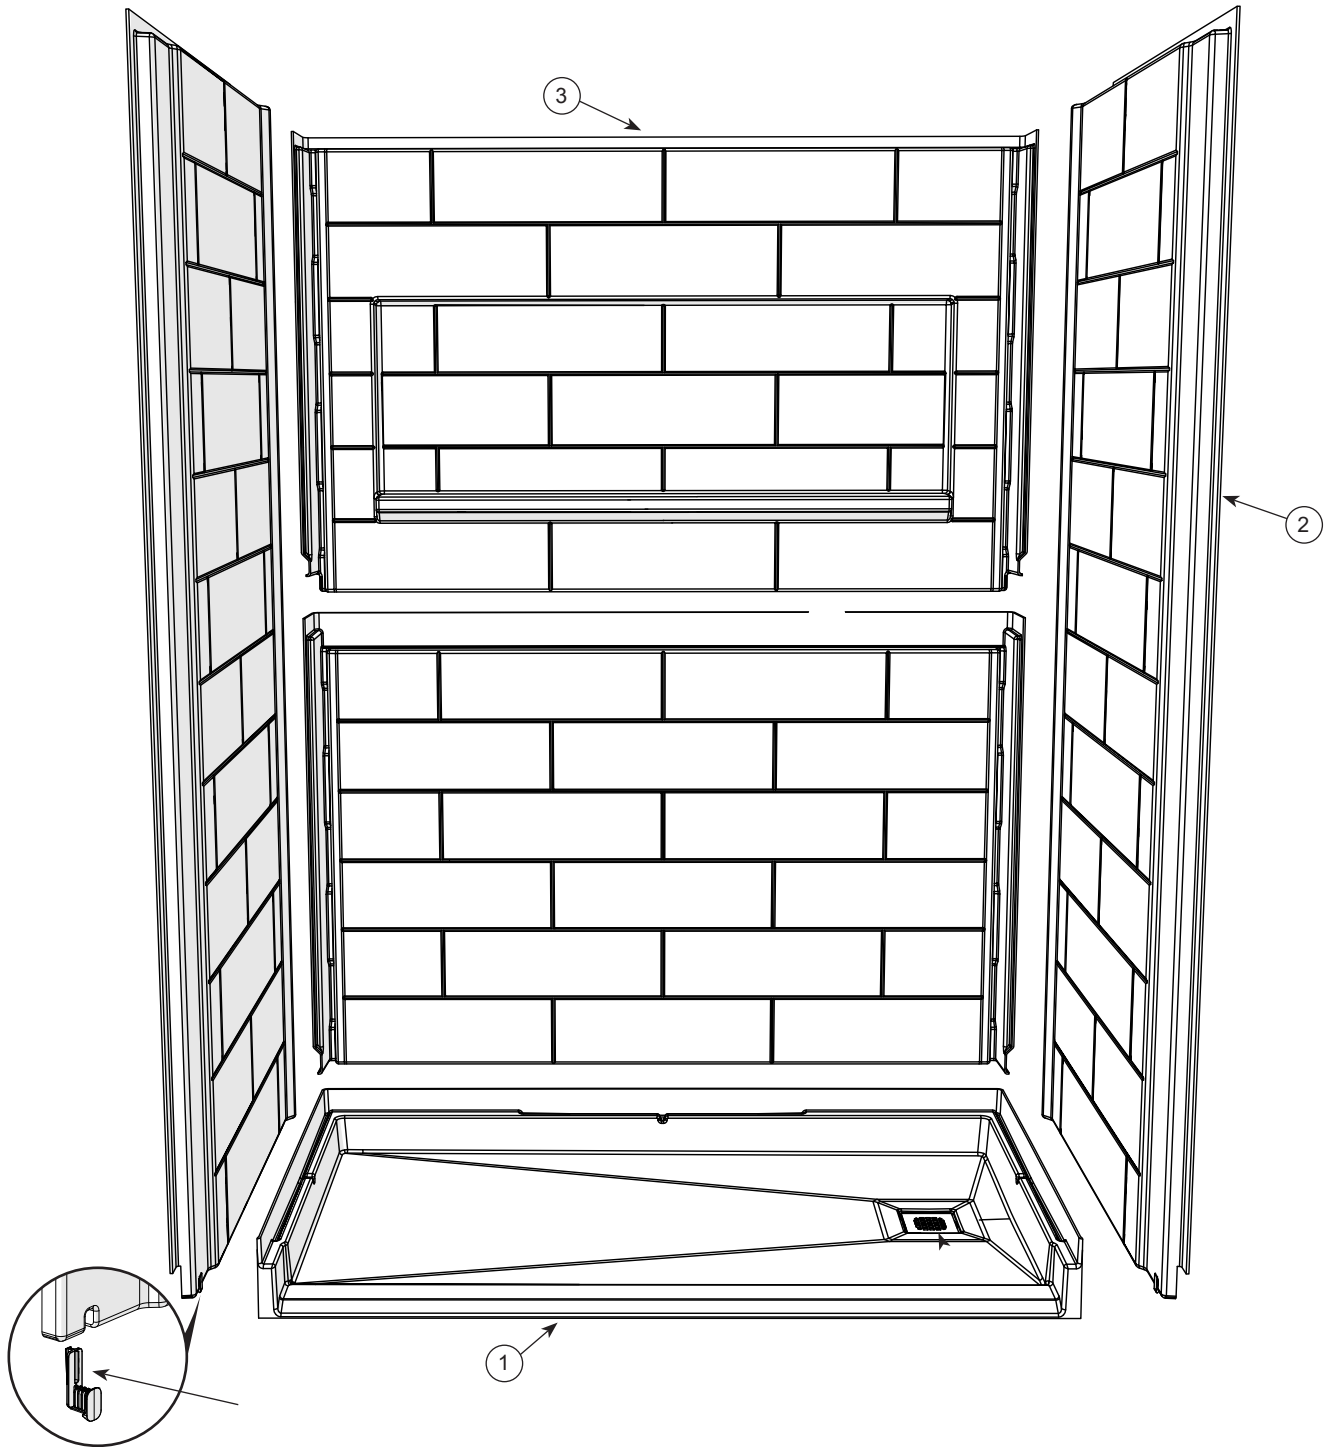

**PARTS** | **PIÈCES** | **PIEZAS**  
 AND COMPONENTS | ET COMPOSANTES | Y COMPONENTES

#	Part	Description	Location	Qt	Cant.
1	RBX6032BFPL-WH	60x32 barrier-free shower pan	Left Drain	1*	
1	RBX6032BFPR-WH	60x32 barrier-free shower pan	Right Drain	1*	
1	RBX6036BFPL-WH	60x36 barrier-free shower pan	Left Drain	1*	
1	RBX6036BFPR-WH	60x36 barrier-free shower pan	Right Drain	1*	
2	RBX3272SWST-WH	32x72 side wall set	Left or Right	2*	
2	RBX3672SWST-WH	36x72 side wall set	Left or Right	2*	
3	RBX6072BWST2-WH	60x72 back wall set, straight shelf	Back Wall	1	

\*Selection is based on item size - Not all options are included with product