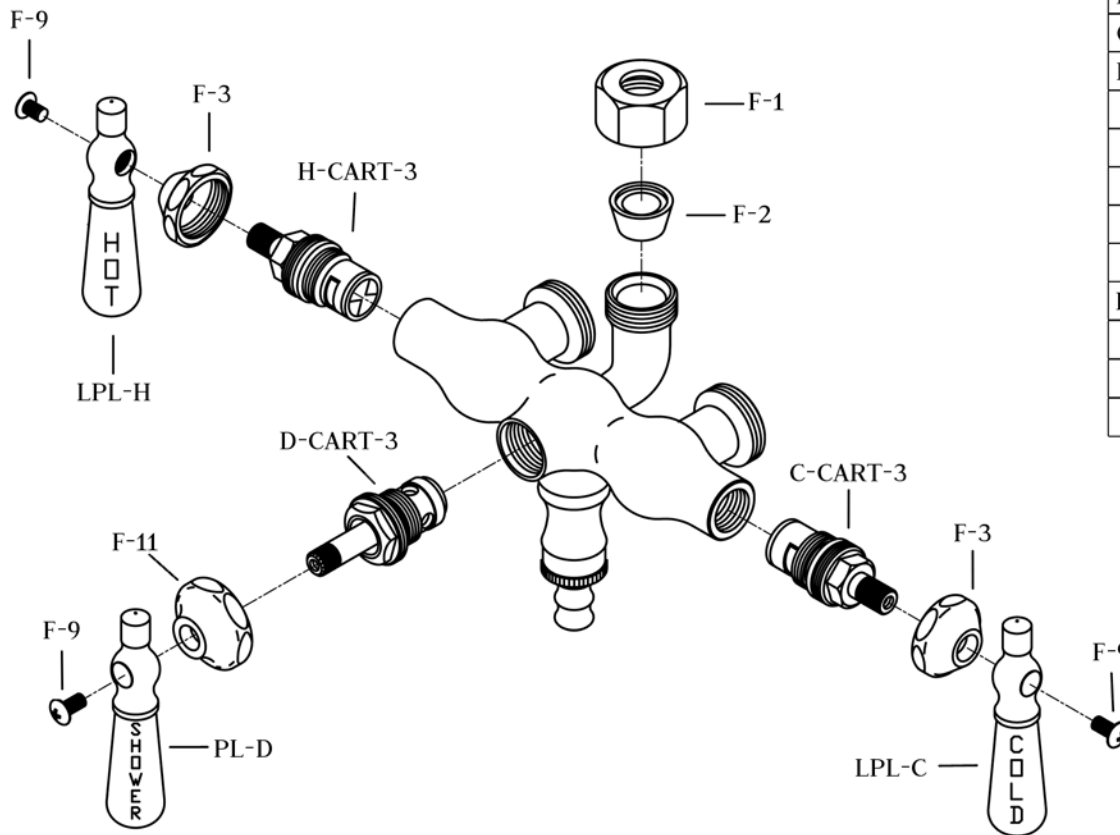

Tub Downspout Faucet Body

by Randolph Morris

Item#: 006S

Unpack and check all the parts, and read the instructions.

PART NO.	DESCRIPTION	QTY
C-CART-3	COLD CARTRIDGE	1
D-CART-3	DIVERTER CARTRIDGE	1
F-1	RISER NUT	1
F-2	RISER CONE WASHER	1
F-3	BELL NUT	2
F-9	LEVER HANDLE SCREW	3
F-11	DIVERTER BELL FLANGE	1
H-CART-3	HOT CARTRIDGE	1
LPL-C	COLD LEVER HANDLE (LG)	1
LPL-H	HOT LEVER HANDLE (LG)	1
PL-D	DIVERTER LEVER HANDLE (LG)	1

Handshower & Cradle

by Randolph Morris

Item#: 144B

Unpack and check all the parts, and read the instructions.

PART NO.	DESCRIPTION	QTY
CK-1	HANDSHOWER HEAD	1
CK-2	HANDSHOWER HANDLE	1
CK-3	HANDSHOWER HOSE	1
CK-4	HANDSHOWER HOSE WASHERS	2
CK-10	HANDSHOWER FAUCET CRADLE	1
CK-11	HANDSHOWER CRADLE WASHER	1

COUPLER & SWING ARM PART SETS

****NOTE:** You may not receive all part sets listed below. Please refer to your order for your specific product.**

DECK MOUNT COUPLERS - Either of these couplers can be used to attach a tub faucet to the rim of a tub.

6" Deck Mount Couplers
Part: 200

2" Deck Mount Couplers
Part: 202

Deck Mount Hook Ups
Part: T500 included in box 200 or 202

BATHROOM WALL MOUNT COUPLERS - Either of these couplers can be used to attach a tub faucet to the rim of a tub.