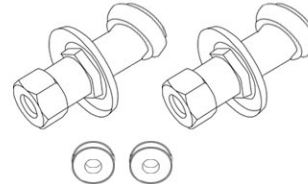

COUPLER & SWING ARM PART SETS

****NOTE:** You may not receive all part sets listed below. Please refer to your order for your specific product.**

DECK MOUNT COUPLERS - Either of these couplers can be used to attach a tub faucet to the rim of a tub.

6" Deck Mount Couplers
Part: 200

2" Deck Mount Couplers
Part: 202

Deck Mount Hook Ups
Part: RMT500 included in box 200 or 202

BATHROOM WALL MOUNT COUPLERS - Either of these couplers can be used to attach a tub faucet to the rim of a tub.

6" Bathroom Wall Mount Couplers
Part: 170

2" Bathroom Wall Mount Couplers
Part: 160

TUB WALL MOUNT COUPLERS - Either of these couplers can be used to attach a tub faucet to the inside wall of a tub.

Straight Tub Wall Mount Couplers
Part: 350

Adjustable Tub Wall Mount Couplers
Part: A100

**DECK MOUNT /
FREESTANDING SWING ARMS** -
used between the couplers and the
faucet body to create adjustable
mounting widths.

Part: 300

TUB WALL / BATHROOM WALL MOUNT SWING ARMS -
used between the faucet body and the tub or bathroom wall to create
adjustable mounting widths.