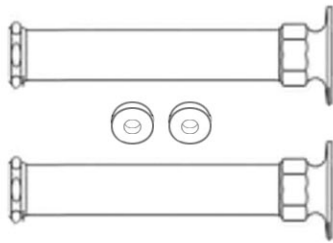

Tub Downspout Faucet Body

by Randolph Morris

Item#: 006S

Unpack and check all the parts, and read the instructions.

PART NO.	DESCRIPTION	QTY
C-CART-3	COLD CARTRIDGE	1
D-CART-3	DIVERTER CARTRIDGE	1
F-1	RISER NUT	1
F-2	RISER CONE WASHER	1
F-3	BELL NUT	2
F-9	LEVER HANDLE SCREW	3
F-11	DIVERTER BELL FLANGE	1
H-CART-3	HOT CARTRIDGE	1
LPL-C	COLD LEVER HANDLE (LG)	1
LPL-H	HOT LEVER HANDLE (LG)	1
PL-D	DIVERTER LEVER HANDLE (LG)	1

COUPLER & SWING ARM PART SETS

****NOTE:** You may not receive all part sets listed below. Please refer to your order for your specific product.**

DECK MOUNT COUPLERS - Either of these couplers can be used to attach a tub faucet to the rim of a tub.

6" Deck Mount Couplers
Part: 200

2" Deck Mount Couplers
Part: 202

Deck Mount Hook Ups
Part: RMT500 included in box 200 or 202

BATHROOM WALL MOUNT COUPLERS - Either of these couplers can be used to attach a tub faucet to the rim of a tub.

Adjustable Tub Wall Mount Couplers
Part: A100

**DECK MOUNT /
FREESTANDING SWING ARMS** -
used between the couplers and the
faucet body to create adjustable
mounting widths.

Part: 300

TUB WALL / BATHROOM WALL MOUNT SWING ARMS -
used between the faucet body and the tub or bathroom wall to create
adjustable mounting widths.