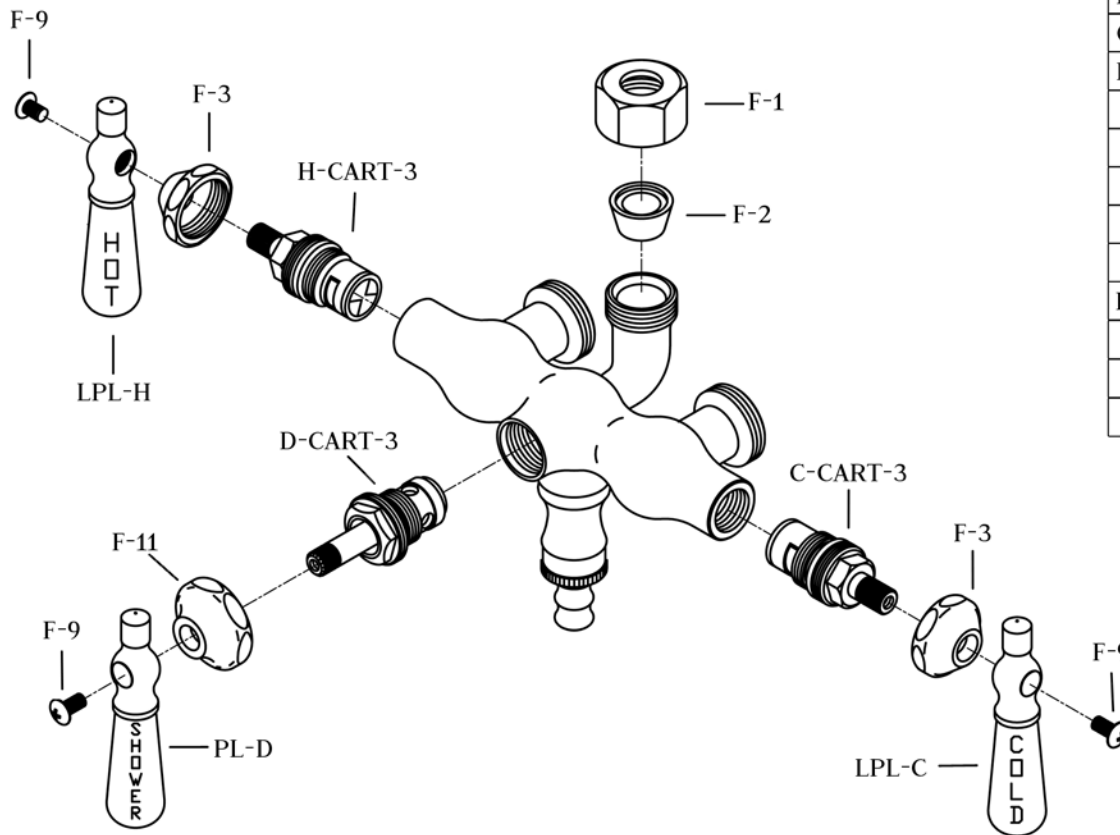

Tub Downspout Faucet Body

by Randolph Morris

Item#: 006S

Unpack and check all the parts, and read the instructions.

PART NO.	DESCRIPTION	QTY
C-CART-3	COLD CARTRIDGE	1
D-CART-3	DIVERTER CARTRIDGE	1
F-1	RISER NUT	1
F-2	RISER CONE WASHER	1
F-3	BELL NUT	2
F-9	LEVER HANDLE SCREW	3
F-11	DIVERTER BELL FLANGE	1
H-CART-3	HOT CARTRIDGE	1
LPL-C	COLD LEVER HANDLE (LG)	1
LPL-H	HOT LEVER HANDLE (LG)	1
PL-D	DIVERTER LEVER HANDLE (LG)	1

Handshower & Cradle

by Randolph Morris

Item#: 144B

Unpack and check all the parts, and read the instructions.

PART NO.	DESCRIPTION	QTY
CK-1	HANDSHOWER HEAD	1
CK-2	HANDSHOWER HANDLE	1
CK-3	HANDSHOWER HOSE	1
CK-4	HANDSHOWER HOSE WASHERS	2
CK-10	HANDSHOWER FAUCET CRADLE	1
CK-11	HANDSHOWER CRADLE WASHER	1

COUPLER & SWING ARM PART SETS

****NOTE:** You may not receive all part sets listed below. Please refer to your order for your specific product.**

DECK MOUNT COUPLERS - Either of these couplers can be used to attach a tub faucet to the rim of a tub.

6" Deck Mount Couplers
Part: 200

2" Deck Mount Couplers
Part: 202

Deck Mount Hook Ups
Part: RMT500 included in box 200 or 202

BATHROOM WALL MOUNT COUPLERS - Either of these couplers can be used to attach a tub faucet to the rim of a tub.