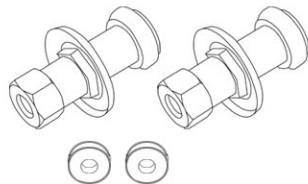

COUPLER & SWING ARM PART SETS

****NOTE:** You may not receive all part sets listed below. Please refer to your order for your specific product.**

DECK MOUNT COUPLERS - Either of these couplers can be used to attach a tub faucet to the rim of a tub.

6" Deck Mount Couplers
Part: 200

2" Deck Mount Couplers
Part: 202

Deck Mount Hook Ups
Part: RMT500 included in box 200 or 202

BATHROOM WALL MOUNT COUPLERS - Either of these couplers can be used to attach a tub faucet to the rim of a tub.

6" Bathroom Wall Mount Couplers
Part: 170

2" Bathroom Wall Mount Couplers
Part: 160

TUB WALL MOUNT COUPLERS - Either of these couplers can be used to attach a tub faucet to the inside wall of a tub.

Straight Tub Wall Mount Couplers
Part: 350

Adjustable Tub Wall Mount Couplers
Part: A100

**DECK MOUNT /
FREESTANDING SWING ARMS** -
used between the couplers and the
faucet body to create adjustable
mounting widths.

Part: 300

TUB WALL / BATHROOM WALL MOUNT SWING ARMS -
used between the faucet body and the tub or bathroom wall to create
adjustable mounting widths.