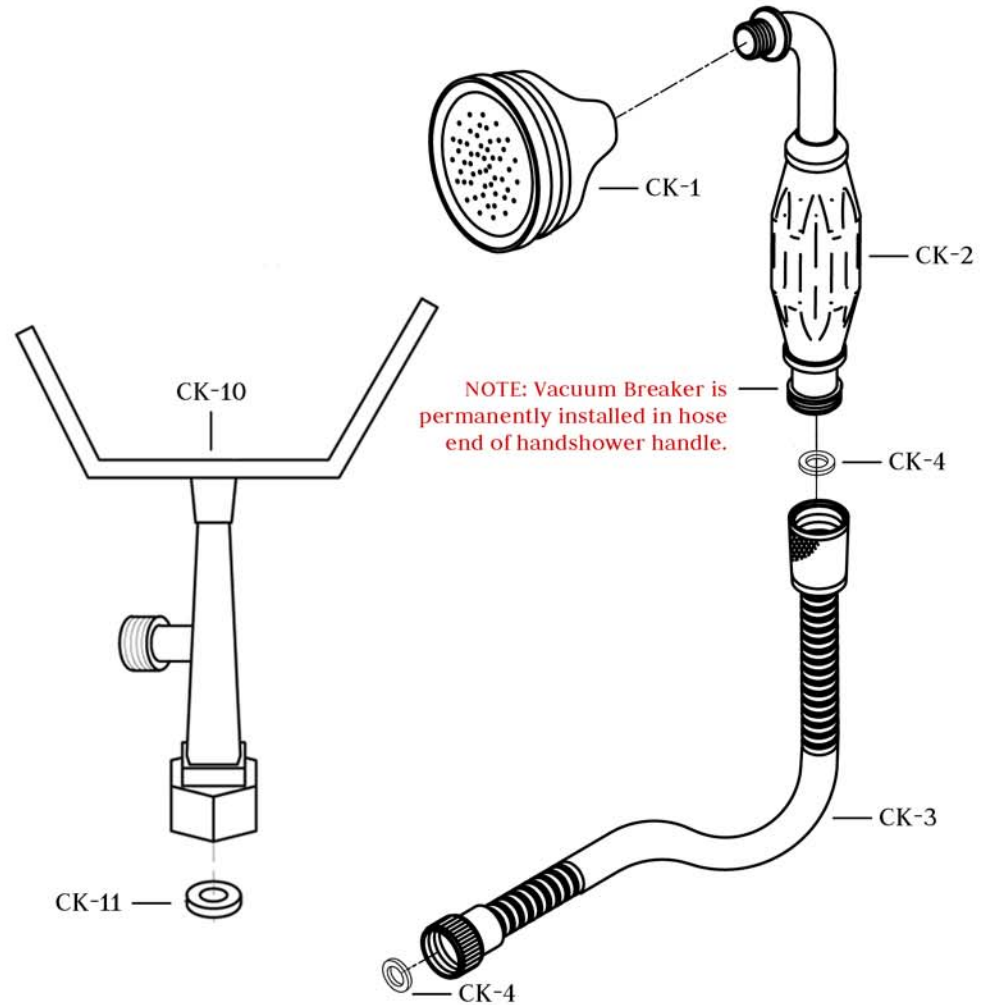

Tub Downspout Faucet Body

by Randolph Morris

Item#: 006S

Unpack and check all the parts, and read the instructions.

PART NO.	DESCRIPTION	QTY
C-CART-3	COLD CARTRIDGE	1
D-CART-3	DIVERTER CARTRIDGE	1
F-1	RISER NUT	1
F-2	RISER CONE WASHER	1
F-3	BELL NUT	2
F-9	LEVER HANDLE SCREW	3
F-11	DIVERTER BELL FLANGE	1
H-CART-3	HOT CARTRIDGE	1
LPL-C	COLD LEVER HANDLE (LG)	1
LPL-H	HOT LEVER HANDLE (LG)	1
PL-D	DIVERTER LEVER HANDLE (LG)	1

COUPLER & SWING ARM PART SETS

****NOTE:** You may not receive all part sets listed below. Please refer to your order for your specific product.**

DECK MOUNT COUPLERS - Either of these couplers can be used to attach a tub faucet to the rim of a tub.

6" Deck Mount Couplers
Part: 200

2" Deck Mount Couplers
Part: 202

Deck Mount Hook Ups
Part: T500 included in box 200 or 202

BATHROOM WALL MOUNT COUPLERS - Either of these couplers can be used to attach a tub faucet to the rim of a tub.

Straight Tub Wall Mount Couplers
Part: 350

Adjustable Tub Wall Mount Couplers
Part: A100

**DECK MOUNT /
FREESTANDING SWING ARMS** -
used between the couplers and the
faucet body to create adjustable
mounting widths.