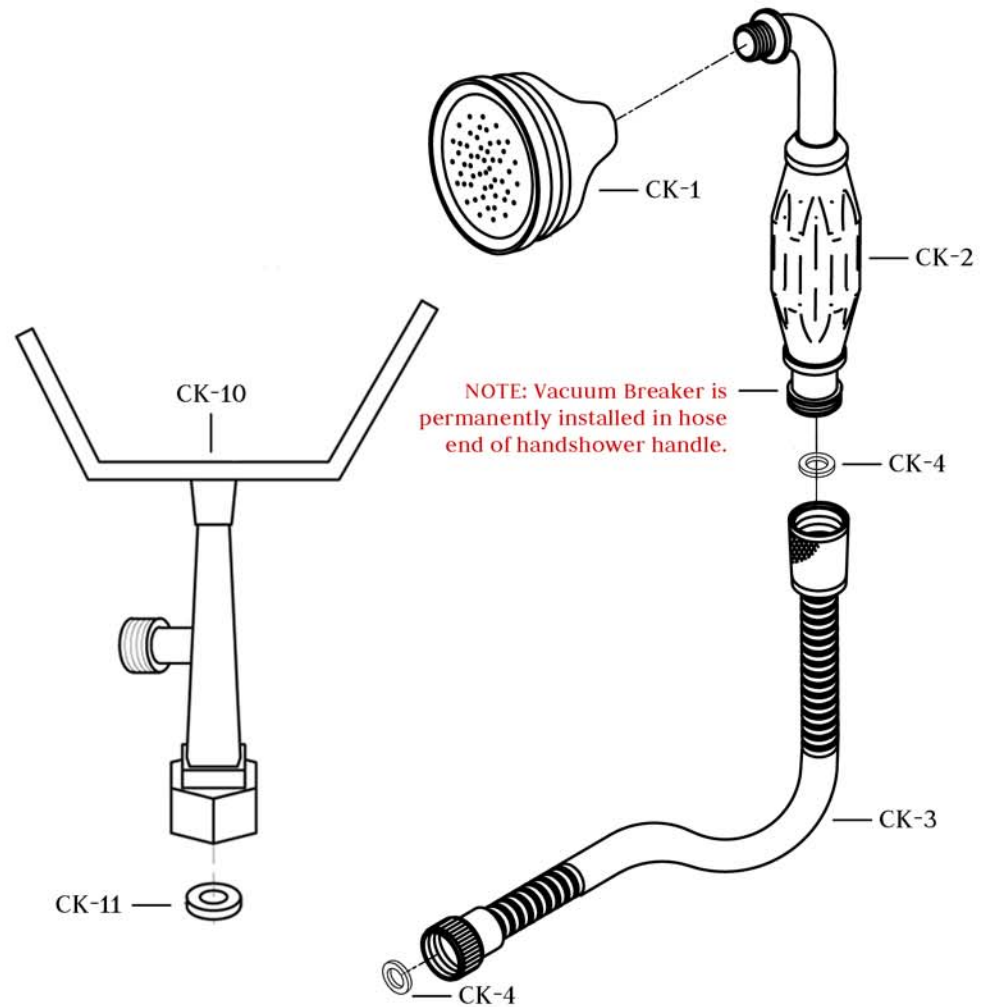

Tub Downspout Faucet Body

by Randolph Morris

Item#: 006S

Unpack and check all the parts, and read the instructions.

PART NO.	DESCRIPTION	QTY
C-CART-3	COLD CARTRIDGE	1
D-CART-3	DIVERTER CARTRIDGE	1
F-1	RISER NUT	1
F-2	RISER CONE WASHER	1
F-3	BELL NUT	2
F-9	LEVER HANDLE SCREW	3
F-11	DIVERTER BELL FLANGE	1
H-CART-3	HOT CARTRIDGE	1
LPL-C	COLD LEVER HANDLE (LG)	1
LPL-H	HOT LEVER HANDLE (LG)	1
PL-D	DIVERTER LEVER HANDLE (LG)	1

Handshower & Cradle

by Randolph Morris

Item#: 144B

Unpack and check all the parts, and read the instructions.

PART NO.	DESCRIPTION	QTY
CK-1	HANDSHOWER HEAD	1
CK-2	HANDSHOWER HANDLE	1
CK-3	HANDSHOWER HOSE	1
CK-4	HANDSHOWER HOSE WASHERS	2
CK-10	HANDSHOWER FAUCET CRADLE	1
CK-11	HANDSHOWER CRADLE WASHER	1

COUPLER & SWING ARM PART SETS

****NOTE:** You may not receive all part sets listed below. Please refer to your order for your specific product.**

DECK MOUNT COUPLERS - Either of these couplers can be used to attach a tub faucet to the rim of a tub.

6" Deck Mount Couplers
Part: 200

2" Deck Mount Couplers
Part: 202

Deck Mount Hook Ups
Part: RMT500 included in box 200 or 202

BATHROOM WALL MOUNT COUPLERS - Either of these couplers can be used to attach a tub faucet to the rim of a tub.