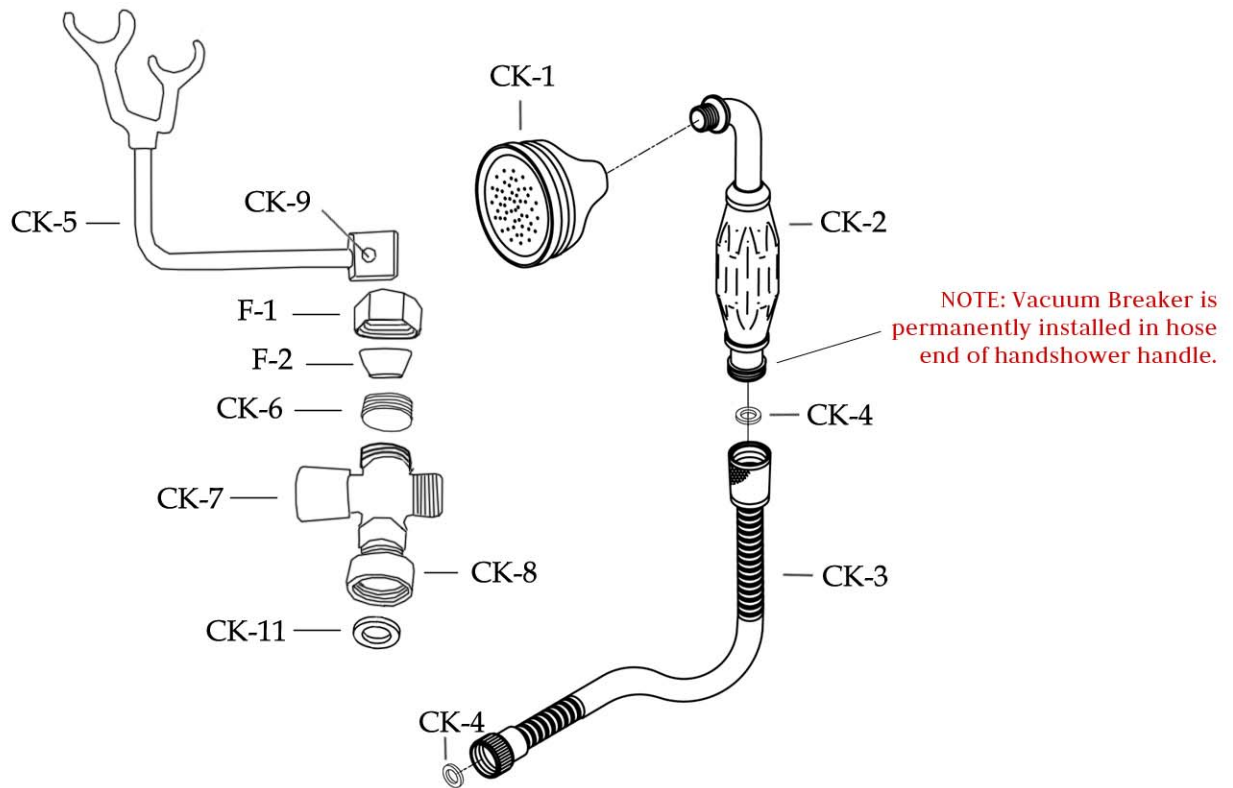

Hand Held Shower Conversion Unit for Shower Enclosures by Randolph Morris

Item #: 156

Unpack and check all the parts, and read the instructions.

PART NO.	DESCRIPTION	QTY
CK-1	HANSHOWER HEAD	1
CK-2	HANSHOWER HANDLE	1
CK-3	HANSHOWER HOSE	1
CK-4	HANSHOWER HOSE WASHERS	2
CK-5	HANSHOWER RISER CRADLE	1
CK-6	DIVERTER BODY BUSHING	1

PART NO.	DESCRIPTION	QTY
CK-7	DIVERTER BODY	1
CK-8	DIVERTER BODY ADAPTOR NUT	1
CK-9	CRADLE SET SCREW	1
CK-11	HANSHOWER CRADLE WASHER	1
F-1	FAUCET SLIP NUT	1
F-2	CONE WASHER (LG)	1