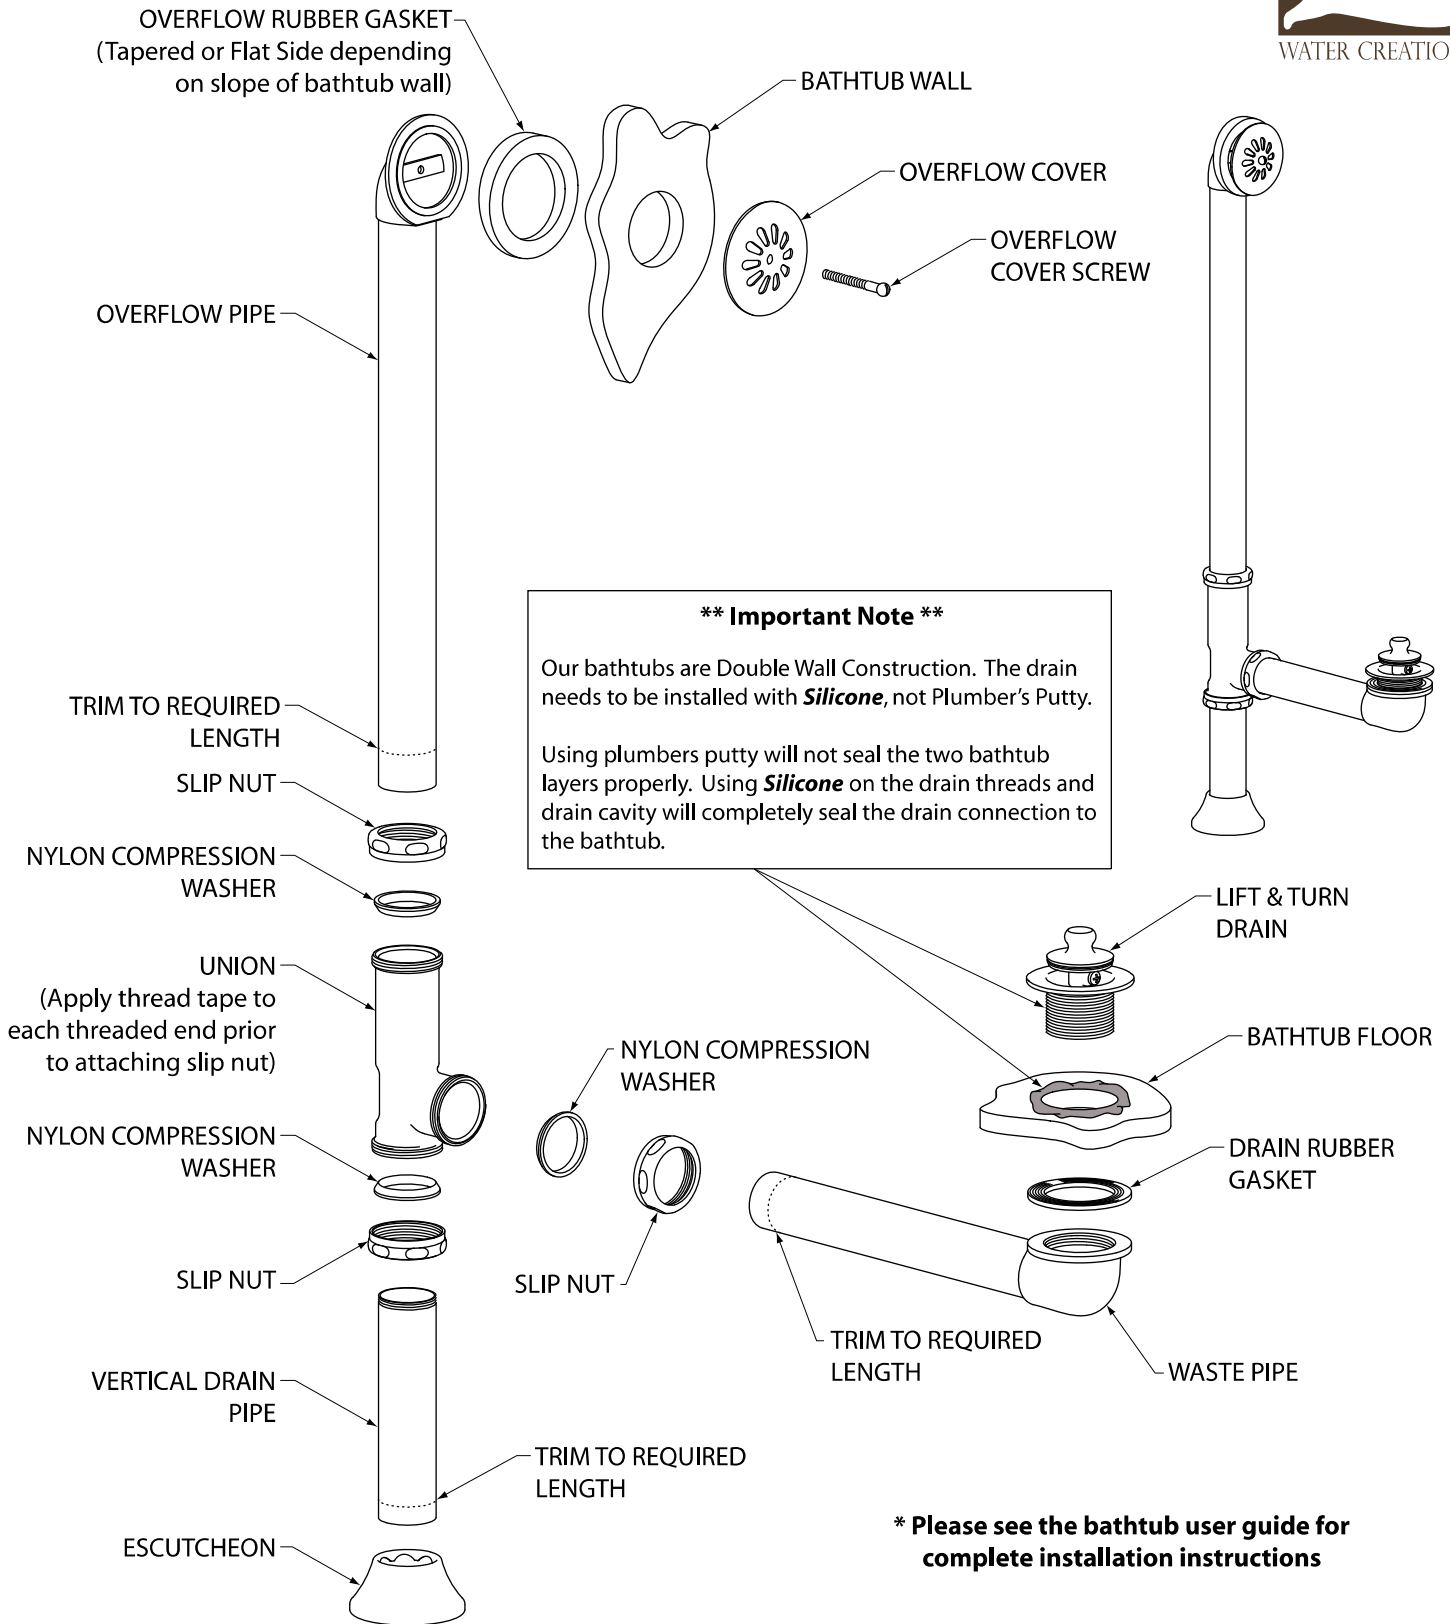

WO-0001 WASTE & OVERFLOW

ASSEMBLY DIAGRAM

*** Please see the bathtub user guide for complete installation instructions**