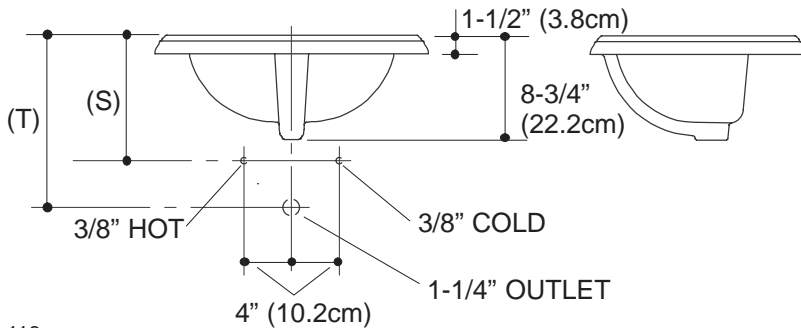

#### PRODUCT SPECIFICATION:

The self-rimming lavatory shall be 22-3/4" (57.8cm) in length and 18" (45.7cm) in width. Lavatory shall be made of vitreous china. Lavatory shall have single-hole (K-2241-1), 4" (10.2cm) centers (K-2241-4), or 8" (20.3cm) centers (K-2241-8) drilling. Lavatory shall be Kohler Model K-2241-\_\_\_\_\_-\_\_\_\_\_.

## PRODUCT INFORMATION

Fixture*:		basin area	water depth
Lavatory		17" (43.2cm) x 10" (25.4cm)	5" (12.7cm)
Drain hole	1-3/4" D. (4.4cm)		
* Approximate measurements for comparison only.			

Holes	K-2241-1	K-2241-4	K-2241-8
Spout	1-3/8" D. (3.5cm)	1-1/4" D. (3.2cm)	1-3/8"D (3.5cm)
Faucet		1-1/4" D. (3.2cm)	1-3/8"D (3.5cm)

Included Components:	
Lavatory basin, single-hole	K-2241-1
Lavatory basin, 4" (10.2cm) centers	K-2241-4
Lavatory basin, 8" (20.3cm) centers	K-2241-8
Sealant	63034
Cutout template	115707-7

**K-2241-1**

(T) Pop-up drain 14-3/8" (36.5cm), grid drain 13-1/2" (34.3cm).

(S) 10" (25.4cm) (Based on 12" (30.5cm) riser which may require cutting).

**K-2241-4**

4" (10.2cm)

**K-2241-8**

4" (10.2cm)