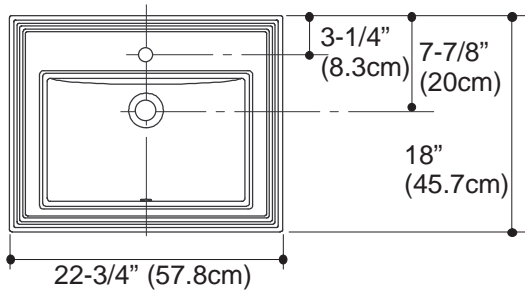

#### FEATURES

- 22-3/4" (57.8cm) x 18" (45.7cm)
- Vitreous china
- Self-rimming
- With overflow
- With sealant
- Single-hole (K-2241-1), 4" (10.2cm) centers (K-2241-4), or 8" (20.3cm) centers (K-2241-8) drilling

#### PRODUCT SPECIFICATION:

The self-rimming lavatory shall be 22-3/4" (57.8cm) in length and 18" (45.7cm) in width. Lavatory shall be made of vitreous china. Lavatory shall have single-hole (K-2241-1), 4" (10.2cm) centers (K-2241-4), or 8" (20.3cm) centers (K-2241-8) drilling. Lavatory shall be Kohler Model K-2241-\_\_\_\_\_-\_\_\_\_\_.

## PRODUCT INFORMATION

Fixture*:		basin area	water depth
Lavatory		17" (43.2cm) x 10" (25.4cm)	5" (12.7cm)
Drain hole	1-3/4" D. (4.4cm)		
* Approximate measurements for comparison only.			

Holes	K-2241-1	K-2241-4	K-2241-8
Spout	1-3/8" D. (3.5cm)	1-1/4" D. (3.2cm)	1-3/8"D (3.5cm)
Faucet		1-1/4" D. (3.2cm)	1-3/8"D (3.5cm)

**K-2241-1**

(T) Pop-up drain 14-3/8" (36.5cm), grid drain 13-1/2" (34.3cm).

(S) 10" (25.4cm) (Based on 12" (30.5cm) riser which may require cutting).

**K-2241-4**

4" (10.2cm)

**K-2241-8**

4" (10.2cm)