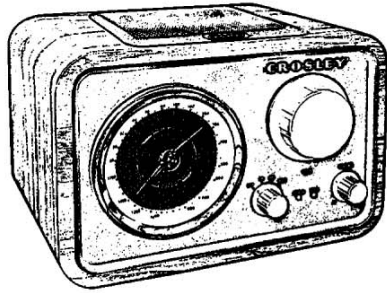

CR221

SPECIFICATIONS:

Features:

- Portable Audio Ready – Simply Plug in Your Portable Audio Device or MP3 Player
- AroundSound™ Design Provides Surround Sound Effect
- AM/FM Radio
- 5:1 Ratio Tuning Dial
- Analog Tuner
- Tuning Indicator
- External Antenna
- 3" Studio Driver
- Auxiliary Input
- Auxiliary Output
- Headphone Jack

Available In:

- Walnut (CR221-WA)
- Black (CR221-BK)

Dimensions:

size: 7.5" w x 5.25" h x 5.75" d
weight: 3 lbs.

UPC:

- Walnut – 710244272278
- Black – 710244272223

CR221 Solo

Say hello to the Solo, an addition to Crosley's high-end audio products. The Solo is a little different than anything that you have ever seen, or heard, before. Start with the clean, "new-stalgitic" look. Taking design cues from modern art, the corners are gently rounded to create the "Solo" effect. The true magic of this little wonder lies in its ability to produce the cleanest, most consistent sound of any radio on the market. Crosley accomplishes this with our very own AroundSound™ technology, a proprietary design philosophy that eliminates "hot spots" in sound reproduction. Regardless of its placement in a room, the Solo delivers a measurable difference in acoustic consistency – more than three times as its nearest competitor. To the consumer, this means a more pleasurable listening experience, creating an enveloping effect that wraps the listener in a comfortable cocoon of pleasant, warm tone. Enjoy the precise AM/FM tuner, or check out your "portable" tunes with our portable audio ready feature. Just connect any portable audio device with included hardware and prepare yourself for a unique listening experience.