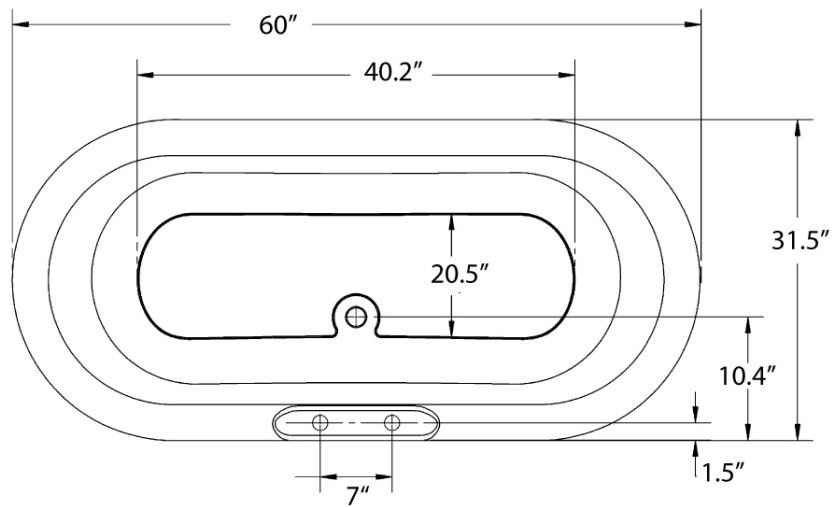

USADP60

Acrylic 60" Dual on Plinth

Water Capacity - 40 Gal
Tub Weight (Empty) - 123 lbs.

These dimensions are for reference only,
and can vary +/- 1/4". If exact
measurements are required, please use
the actual tub to be installed.