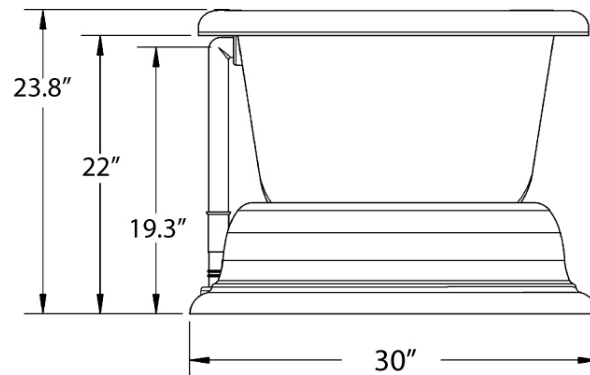

USADP60

Acrylic 60" Dual on Plinth

Water Capacity - 40 Gal
Tub Weight (Empty) - 123 lbs.

These dimensions are for reference only,
and can vary +/- 1/4". If exact
measurements are required, please use
the actual tub to be installed.