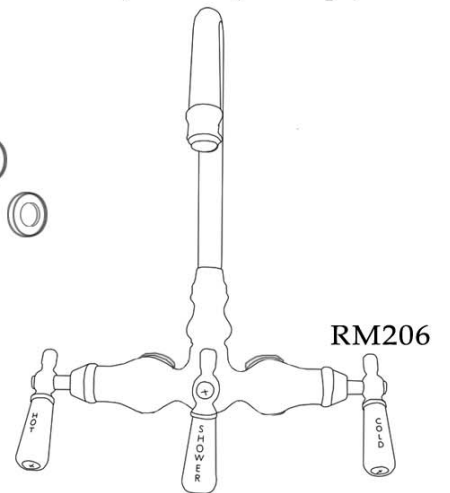

Deck Mount Gooseneck Tub Faucet with Handshower by Randolph Morris

Item #: RM684

Unpack and check all the parts, and read the instructions

Handshower

RM144P Hand Shower & Hose - includes washers

RM144I Hand Shower Cradle - includes washer

RM144P

RM144I

Faucet Body

RM684BODY

Includes faucet body with RM206 (porcelain lever handles), RM300 (modified swing arms with washers), RM202 (2" deck mount couplers with washers) & T500 (hook ups)

T500

RM202

RM300

RM206