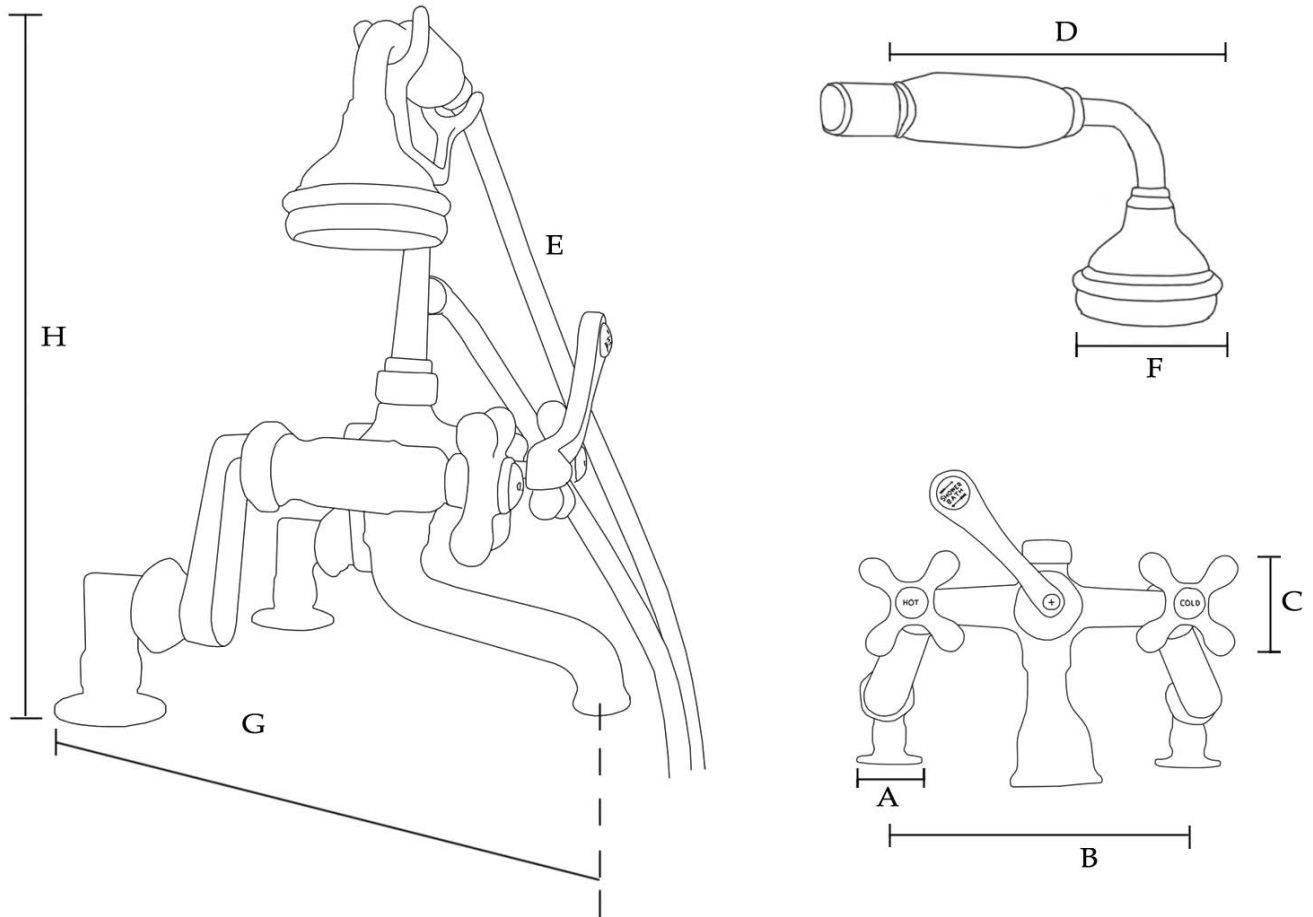

Deck Mount British Telephone Tub Faucet with Handshower by Randolph Morris

Item #: RMC627

(A) Base: 2" OD	(D) Hand Shower: 7" L	(G) Spout: 8-1/4" Reach
(B) Centers: 3-3/8" - 13"	(E) Hose: 59-3/4" L	(H) Total Height: Adjustable
(C) Handle: 3-1/4" L	(F) Shower Head: 2-1/2" OD	Flow Rate: 7 gal/min

All products and specifications are subject to change without notice. Randolph Morris is not responsible for typographical and/or dimensional errors. Typographical errors are subject to correction.

Note: Rough-in dimensions may vary +/- 1/2" and are subject to change. No responsibility is assumed by Randolph Morris.