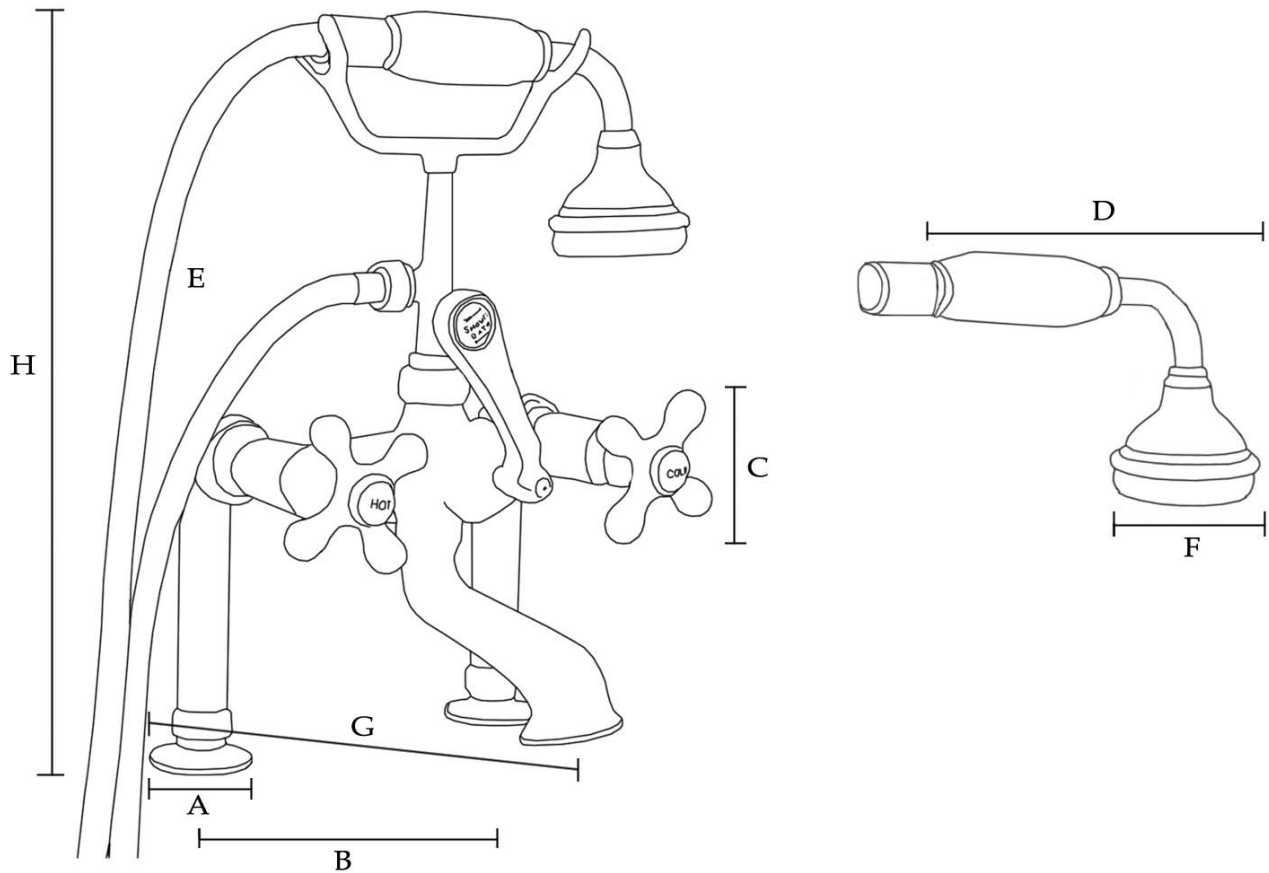

## Deck Mount British Telephone Tub Faucet with Handshower by Randolph Morris

Item #: RM462

(A) Base: 2" OD	(D) Hand Shower: 7" L	(G) Spout: 7" Reach
(B) Centers: 7" W	(E) Hose: 59-3/4" L	(H) Total Height: 14" H
(C) Handle: 3-1/4" L	(F) Shower Head: 2-1/2" OD	Flow Rate: 7 gal/min

All products and specifications are subject to change without notice. Randolph Morris is not responsible for typographical and/or dimensional errors. Typographical errors are subject to correction.

Note: Rough-in dimensions may vary +/- 1/2" and are subject to change. No responsibility is assumed by Randolph Morris.