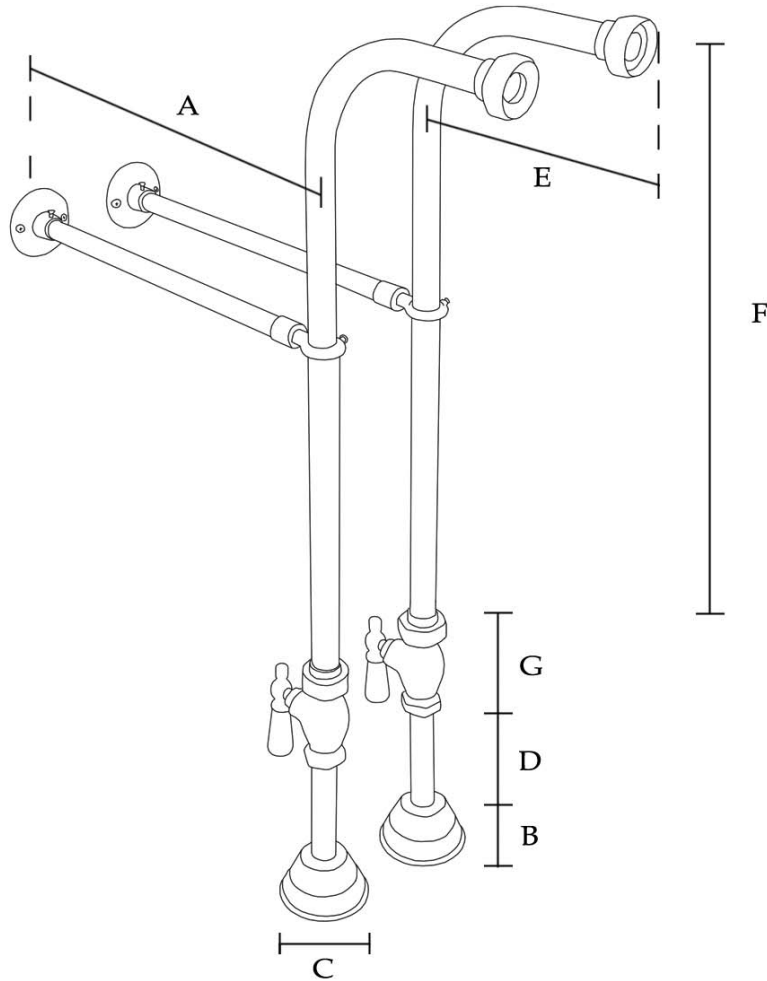

Freestanding Tub Supply Lines with Porcelain Lever Supply Stops by Randolph Morris

Item #: RMC398V

(A) Brace: 13-1/2" L	(D) Nipple: 7-1/2" L *	(G) Valve: 3-3/4" H
(B) Flange: 1-3/4" H	(E) Throw: 8" L *	
(C) Flange: 3" OD	(F) Tube: 19-1/2" L	

* (D) Chrome/Brushed Nickel: 7-1/2" L All other Finishes: 3", 6" or 9" L * (E) Chrome/Brushed Nickel: 8" L All other Finishes: 6-1/2" L
All products and specifications are subject to change without notice. Randolph Morris is not responsible for typographical and/or dimensional errors. Typographical errors are subject to correction.

Note: Rough-in dimensions may vary +/- 1/2" and are subject to change. No responsibility is assumed by Randolph Morris.