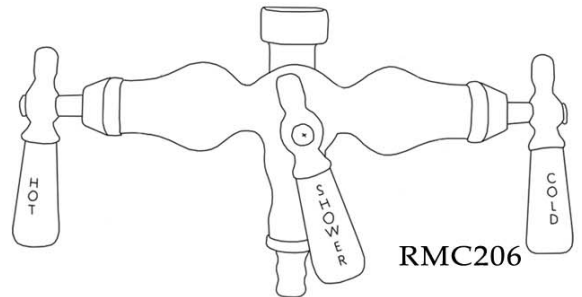

Wall Mount Downspout Tub Faucet with Handshower by Randolph Morris

Item #: RMC155

Unpack and check all the parts, and read the instructions

Handshower

- RMC144P Hand Shower & Hose - includes washers
- RMC144I Hand Shower Cradle - includes washer

RMC144P

RMC144I

Faucet Body

- RMC155BODY Includes faucet body with RMC206 (porcelain lever handles), RMC100 (swing arms with washers) & T7550 (hook ups)

T7550

RMC100

RMC206