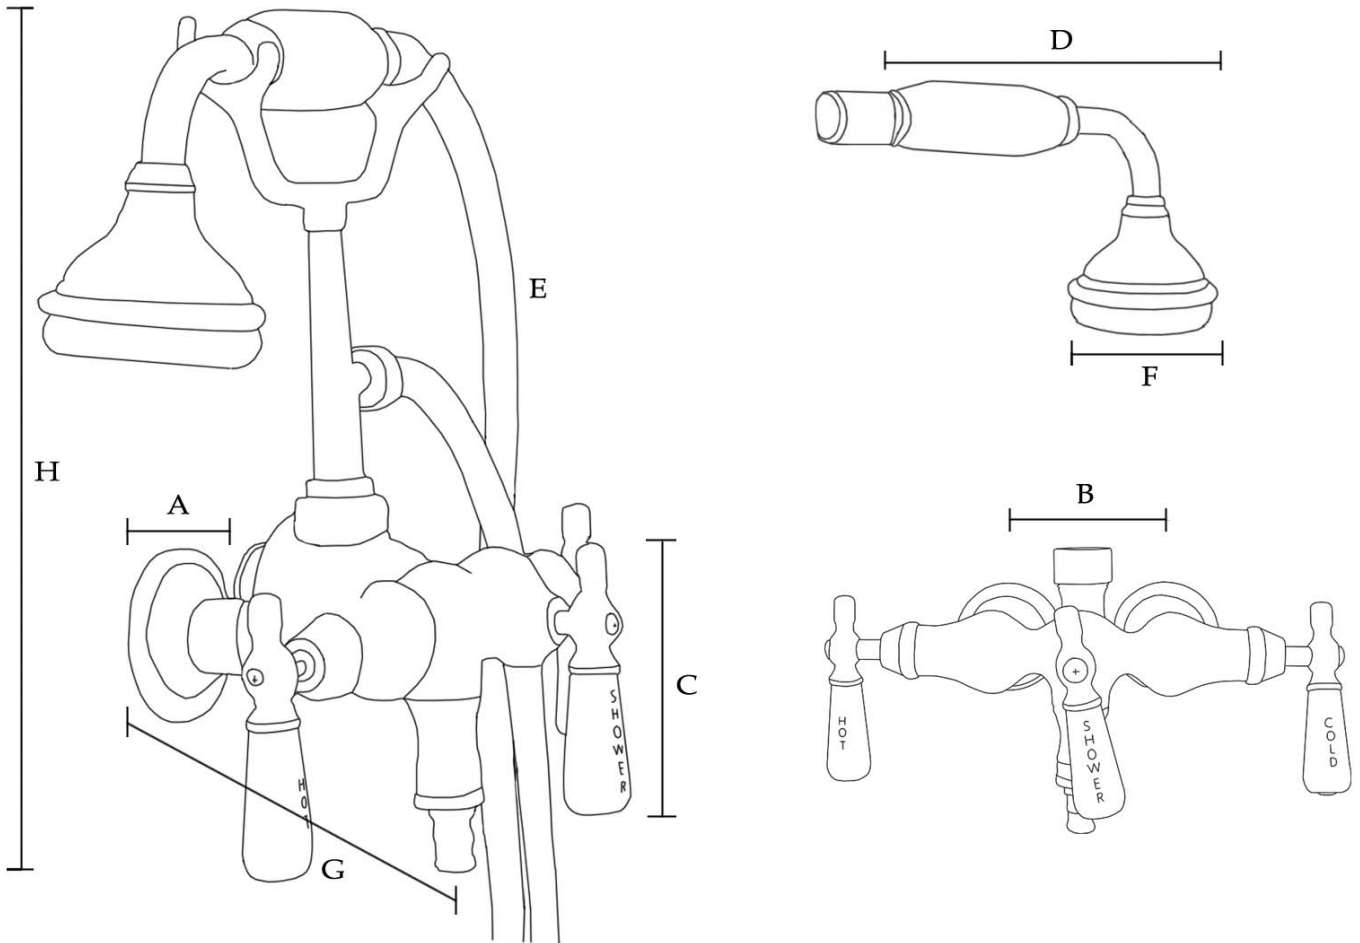

## Wall Mount Downspout Tub Faucet with Handshower by Randolph Morris

Item #: RMC154

(A) Base: 2-1/2" OD	(D) Hand Shower: 7" L	(G) Spout: 3-1/4" Reach
(B) Centers: 3-3/8" W	(E) Hose: 59-3/4" L	(H) Total Height: 11-1/4" H
(C) Handle: 3-9/16" L	(F) Shower Head: 2-1/2" OD	Flow Rate: 7 gal/min

All products and specifications are subject to change without notice. Randolph Morris is not responsible for typographical and/or dimensional errors. Typographical errors are subject to correction.

Note: Rough-in dimensions may vary +/- 1/2" and are subject to change. No responsibility is assumed by Randolph Morris.