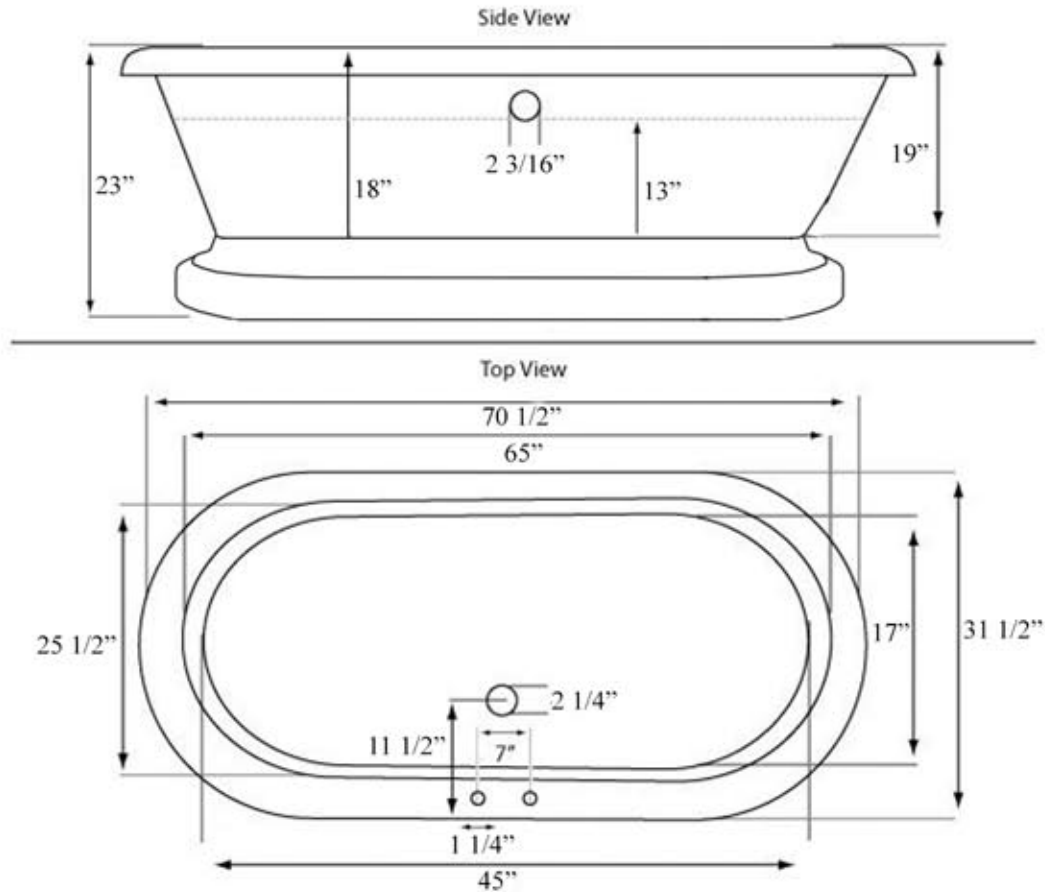

## 71" Acrylic Double Ended Pedestal Tub by Randolph Morris

Item #: RMA71DE7

NOTE: Tub dimensions may vary +/- 1/2 inch and are subject to change. For best results, Randolph Morris and Vintage Tub and Bath STRONGLY recommend that you have the tub on site before installing rough-in plumbing. Randolph Morris and Vintage Tub and Bath assume no responsibility for improper rough-in installation.

Water Depth: 12 1/2"

Weight: 130 lbs

Water Capacity: 49 G

All products and specifications are subject to change without notice. Randolph Morris is not responsible for typographical and/or dimensional errors. Typographical errors are subject to correction.