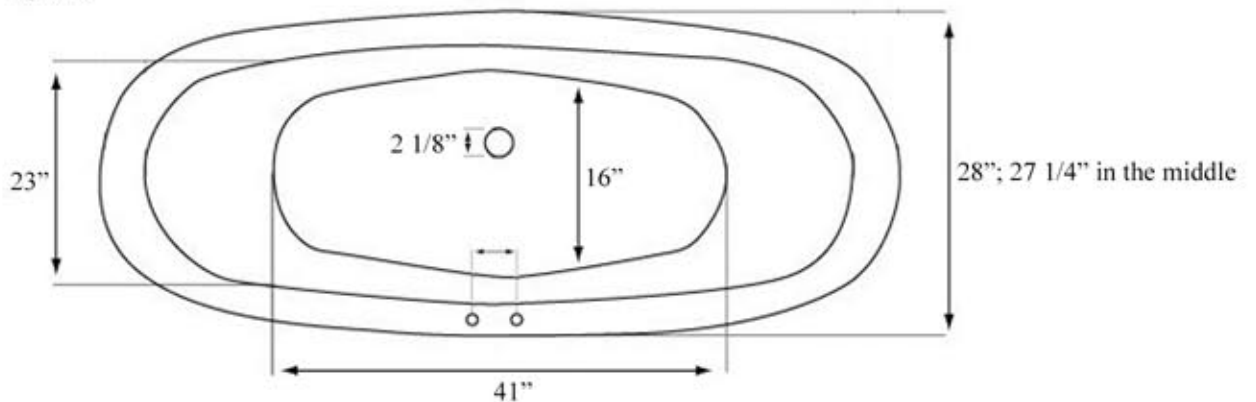

68" Acrylic Double Slipper Pedestal Tub by Randolph Morris

Item #: RMA68DS7

NOTE: Tub dimensions may vary +/- 1/2 inch and are subject to change. For best results, Randolph Morris and Vintage Tub and Bath STRONGLY recommend that you have the tub on site before installing rough-in plumbing. Randolph Morris and Vintage Tub and Bath assume no responsibility for improper rough-in installation.

Top View

All products and specifications are subject to change without notice. Randolph Morris is not responsible for typographical and/or dimensional errors. Typographical errors are subject to correction.