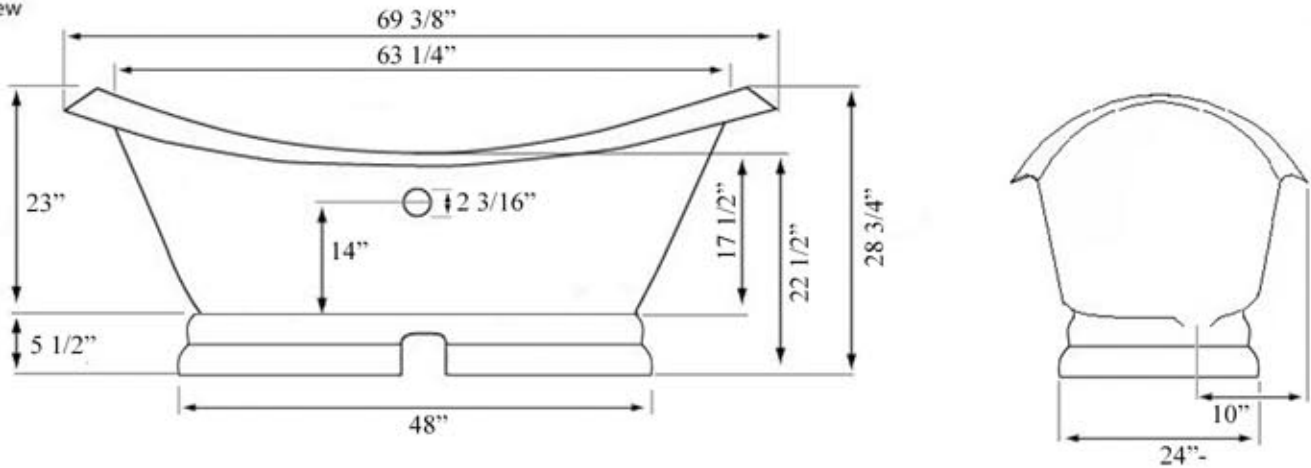

68" Acrylic Double Slipper Pedestal Tub by Randolph Morris

Item #: RMA68DS7

NOTE: Tub dimensions may vary +/- 1/2 inch and are subject to change. For best results, Randolph Morris and Vintage Tub and Bath STRONGLY recommend that you have the tub on site before installing rough-in plumbing. Randolph Morris and Vintage Tub and Bath assume no responsibility for improper rough-in installation.

Side View

Top View

All products and specifications are subject to change without notice. Randolph Morris is not responsible for typographical and/or dimensional errors. Typographical errors are subject to correction.