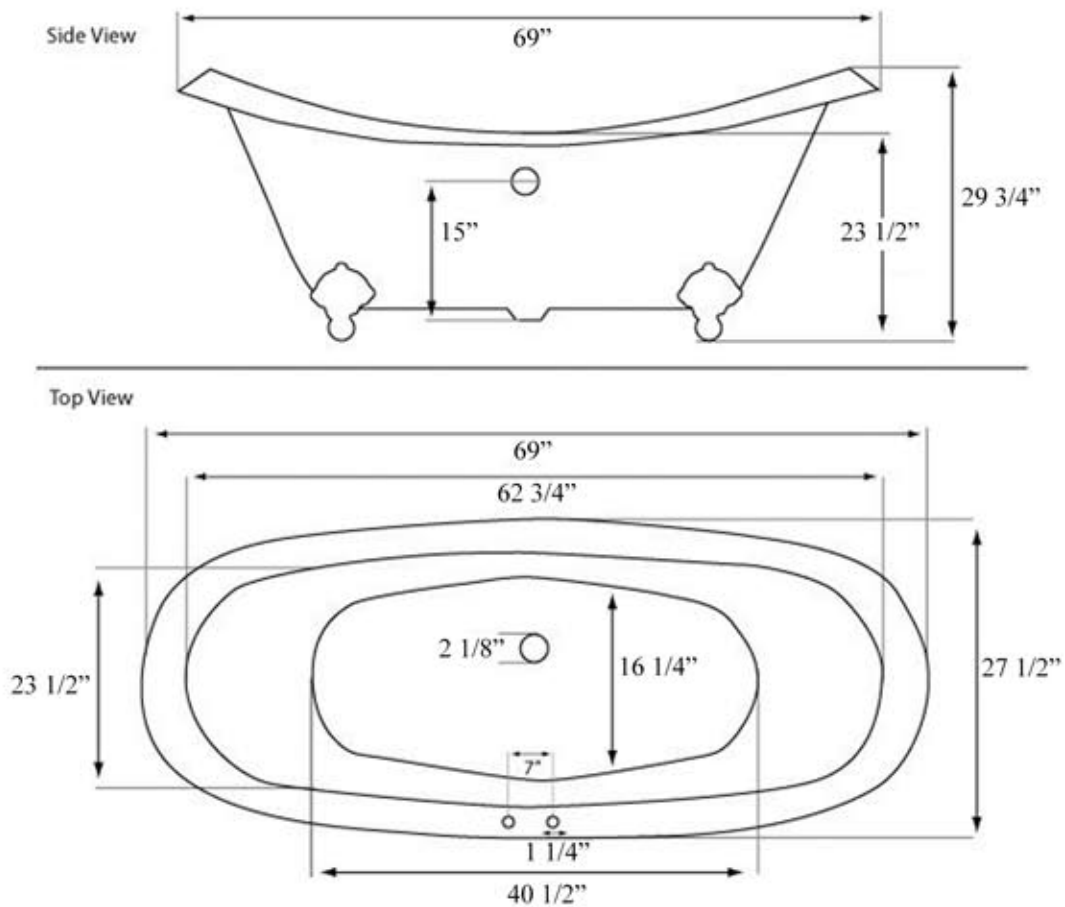

## 68" Acrylic Double Slipper Claw Foot Tub by Randolph Morris

Item #: RMA68DS7

NOTE: Tub dimensions may vary +/- 1/2 inch and are subject to change. For best results, Randolph Morris and Vintage Tub and Bath STRONGLY recommend that you have the tub on site before installing rough-in plumbing. Randolph Morris and Vintage Tub and Bath assume no responsibility for improper rough-in installation.

Water Depth: 12 3/4"

All products and specifications are subject to change without notice. Randolph Morris is not responsible for typographical and/or dimensional errors. Typographical errors are subject to correction.