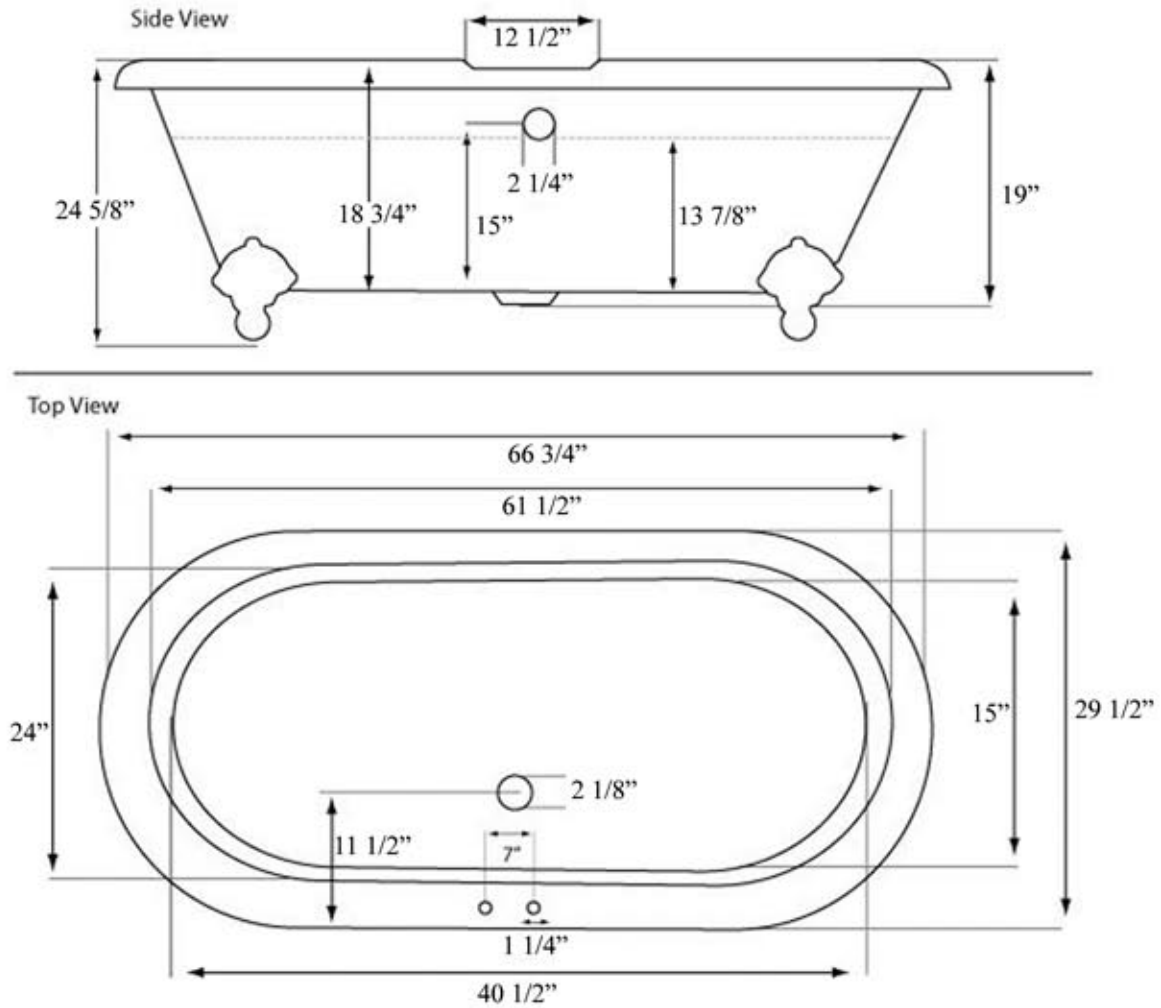

66" Acrylic Double Ended Claw Foot Tub by Randolph Morris

Item #: RMA66DE7

NOTE: Tub dimensions may vary +/- 1/2 inch and are subject to change. For best results, Randolph Morris and Vintage Tub and Bath STRONGLY recommend that you have the tub on site before installing rough-in plumbing. Randolph Morris and Vintage Tub and Bath assume no responsibility for improper rough-in installation.

Water Depth: 12 7/8"

Weight: 110 lbs

Water Capacity: 46 G

All products and specifications are subject to change without notice. Randolph Morris is not responsible for typographical and/or dimensional errors. Typographical errors are subject to correction.